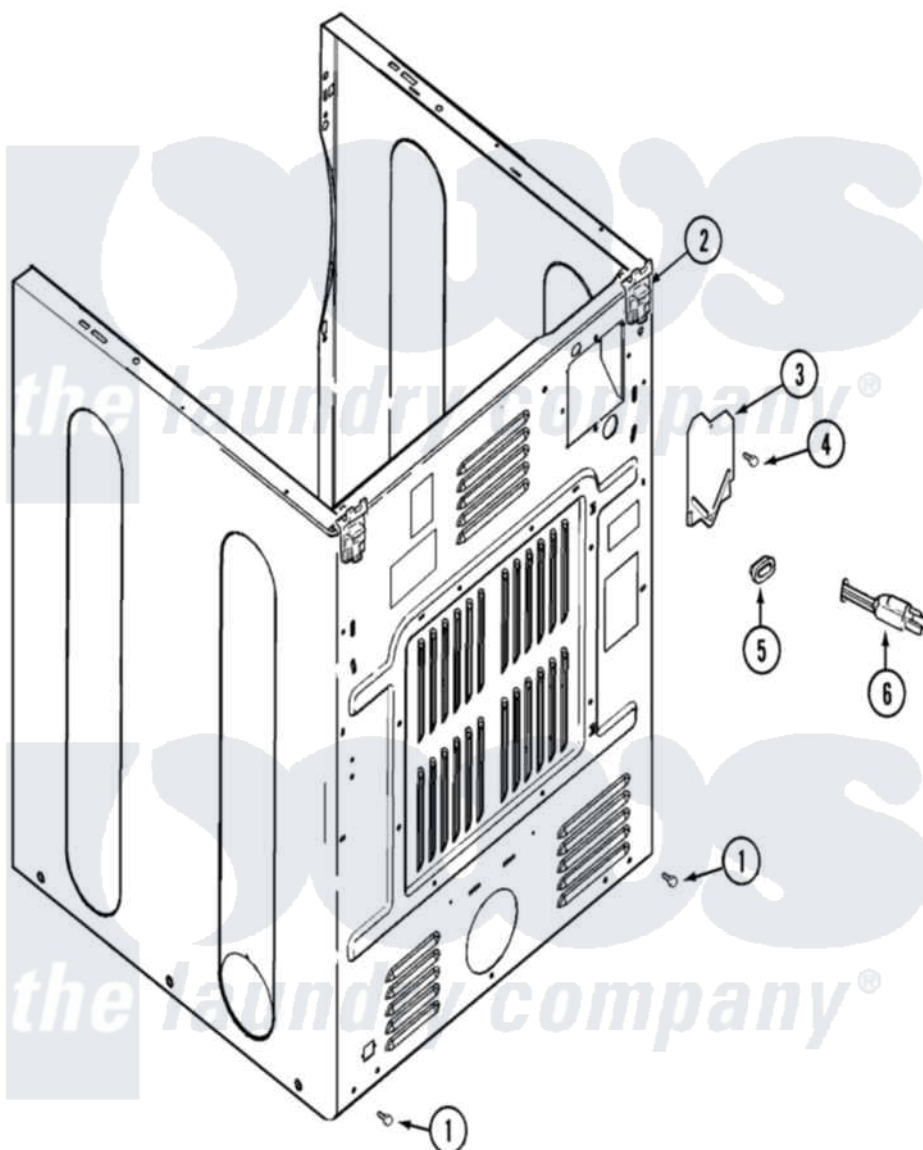

# Maytag MDE21PRDYW 04 - CABINET-REAR

Maytag Residential Maytag MDE21PRDYW Dryer Parts Parts Diagram 04 - CABINET-REAR  
 Click on the part number to view part

Item	Original Part Number	Replaced By	Status	Part Description
001	<a href="#">22001995</a>			Screw Note: Screw, Tumbler Front And Shroud
002	<a href="#">22001995</a>			Screw Note: Screw, Tumbler Front And Shroud
"	<a href="#">22004095</a>			Hinge, Plastic
003	<a href="#">33001795</a>			Cover, Terminal Block
004	<a href="#">22001995</a>			Screw Note: Screw, Tumbler Front And Shroud
005	<a href="#">211881</a>			Grommet, Cord Part Not Used-Gas Models Only
"	<a href="#">33002157</a>			Grommet
006	<a href="#">22003062</a>			Cord, Power