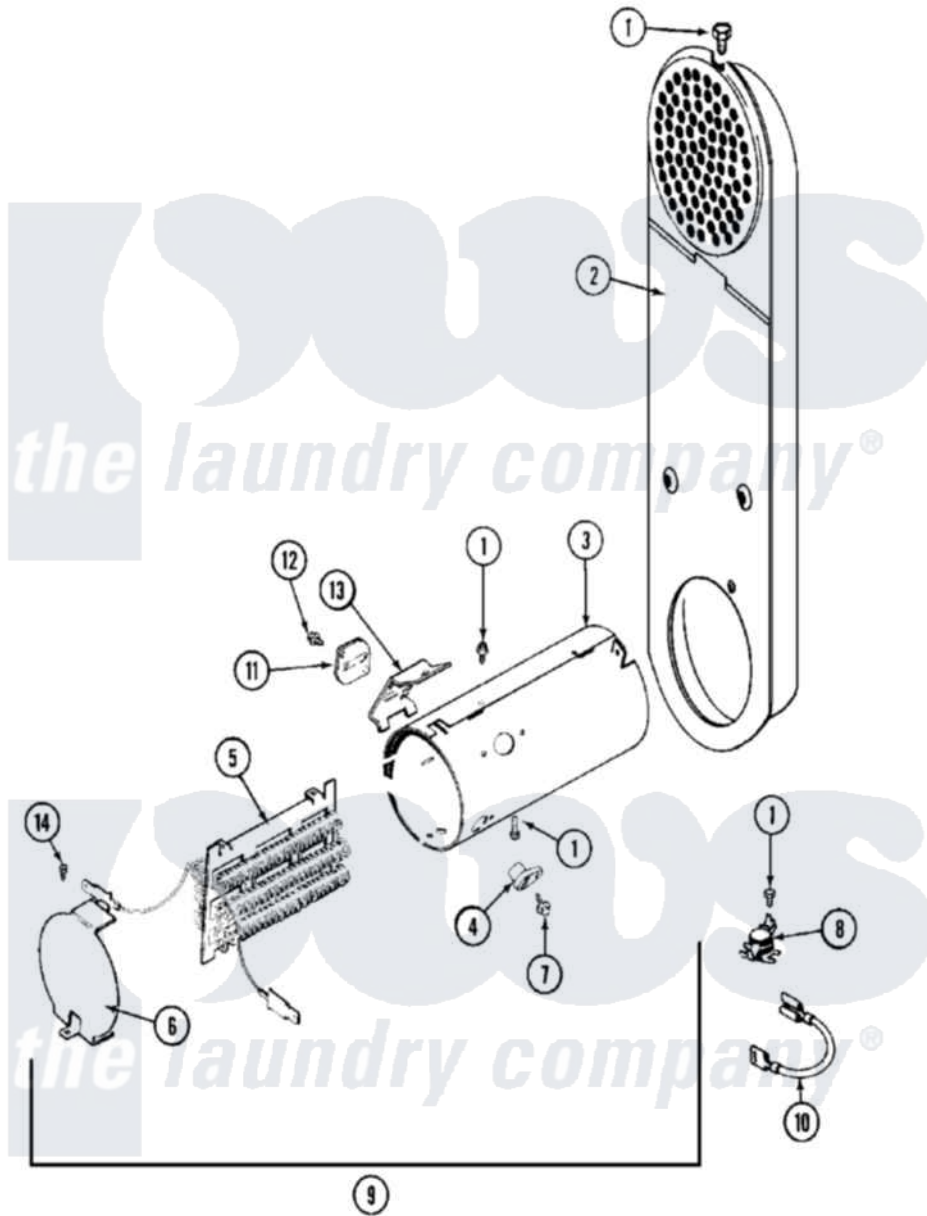

Maytag MDE21PRDYW 06 - HEATER

Maytag Residential Maytag MDE21PRDYW Dryer Parts Diagram 06 - HEATER
 Click on the part number to view part

Item	Original Part Number	Replaced By	Status	Part Description
001	211294	90767		Screw, 8A X 3/8 HeX Washer Head Tapping
002	33002767	33003038		Assembly, Inlet Duct-Elec
"	33003038			Assembly, Inlet Duct-Elec
003	314995			Enclosure, Heater
004	314998			Insulator, Terminal
005	307185	308614		Heater Sub-Assembly
006	314999			Shield, Radiant
007	NLA		Not Available	SCREW, TERMINAL INSULATOR
008	303396			Thermostat, Hi-Limit
009	307179			Heater Assembly
010	Y307173			Wire, Jumper
011	307473			Fuse, Thermal
012	NLA		Not Available	SCREW
013	315346			Bracket, Thermal Fuse
014	22001996	3370225		Screw