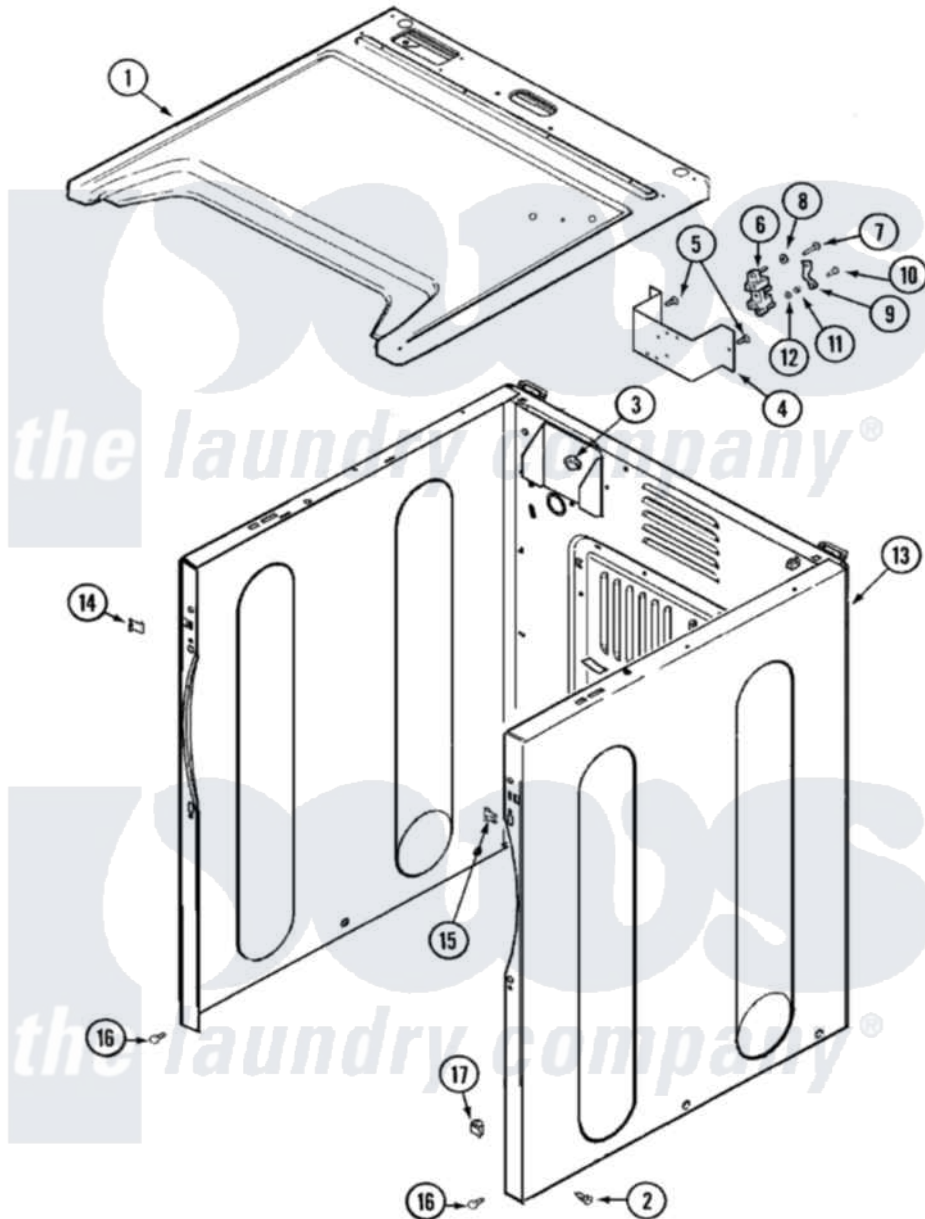

Maytag MDE2300AYW 01 - CABINET

Maytag [Residential Maytag MDE2300AYW Dryer Parts](#) Parts Diagram 01 - CABINET
 Click on the part number to view part

Item	Original Part Number	Replaced By	Status	Part Description
1	33002631			Cover, Top
"	33001896			Cover, Top
"	22004095			Hinge, Plastic
2	213007			Xfor Cabinet See Cabinet, Back
"	22003409	213007		Xfor Cabinet See Cabinet, Back
3	Y310376			Clip, Door Switch Harness
4	33001826		Not Available	BRACKET, TERMINAL BLOCK---NA
5	22001995			Screw Note: Screw, Tumbler Front And Shroud
6	33001244			Block, Terminal
7	Y312209	W10001200		Screw
8	Y311270			Washer, Terminal Block
9	Y312184			Strap, Grounding
10	33001245			Screw---NA
11	311484	112432		Nut

12	311093	Washer, Terminal Connection
13	22003643	CABINET ASSY. (WHT AS PK)
"	33001897	Cabinet
"	33002624	Cabinet, Assembly
14	22002049	Clip Note: Clip, Front Panel
15	213280	204439 Screw And Fstner Assembly
16	22001995	Screw Note: Screw, Tumbler Front And Shroud
17	Y310376	Clip, Door Switch Harness