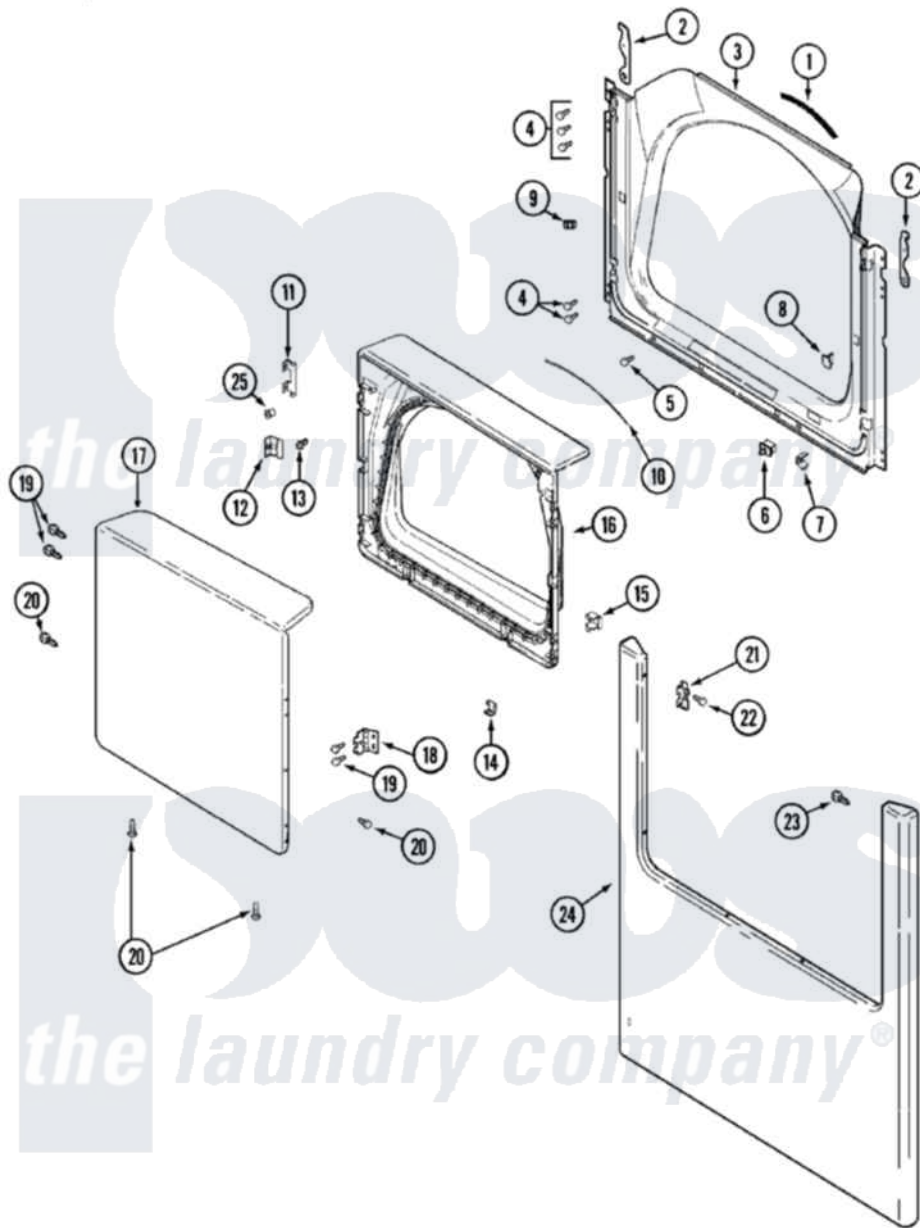

# Maytag MDE2300AYW 04 - DOOR

Maytag [Residential Maytag MDE2300AYW Dryer Parts](#) Parts Diagram 04 - DOOR  
 Click on the part number to view part

Item	Original Part Number	Replaced By	Status	Part Description
1	<a href="#">33001767</a>			Seal, Shroud
2	22002247	<a href="#">33002597</a>		Hook, Security
3	<a href="#">33001900</a>			Shroud
4	<a href="#">22001995</a>			Screw Note: Screw, Tumbler Front And Shroud
5	<a href="#">33001768</a>			Screw, Shroud Note: Screw, Shroud And Outlet Duct
6	33001509	<a href="#">W10169313</a>		Switch-Dor
7	<a href="#">33001760</a>			Bracket, Hinge
8	33001174	<a href="#">LA-1003</a>		Door Catch Kit
9	33001791	<a href="#">306436</a>		Door Latch Kit--W
"	Y304578	<a href="#">LA-1003</a>		Door Catch Kit
10	<a href="#">33002094</a>			Seal, Door
11	<a href="#">22002038</a>			Clip, Door
12	<a href="#">33001793</a>			Bracket, Strike
13	<a href="#">33001761</a>			Strike, Door
14	<a href="#">22002039</a>			Clip, Door

15	<a href="#">33001763</a>		Plug, Inner Door
16	<a href="#">33001899</a>		Door, Inner
"	<a href="#">22002039</a>		Clip, Door
17	<a href="#">22001817</a>		Sheet, Sound Damper
"	<a href="#">33001904</a>		Door, Outer
18	<a href="#">33001759</a>		Hinge, Door
19	22002062	<a href="#">98006631</a>	Screw
20	<a href="#">22002063</a>		Screw No.8-18AB Wafer Head
21	<a href="#">33001764</a>		Cover, Hinge Hole
22	<a href="#">33001787</a>		Screw, Hinge Note: Screw, Hinge Hole Cover
23	<a href="#">22002012</a>		Screw, Hinge Note: Screw, Hinge Bracket
24	<a href="#">33001901</a>		Panel, Front
25	<a href="#">33001771</a>		Bushing, Inner Door