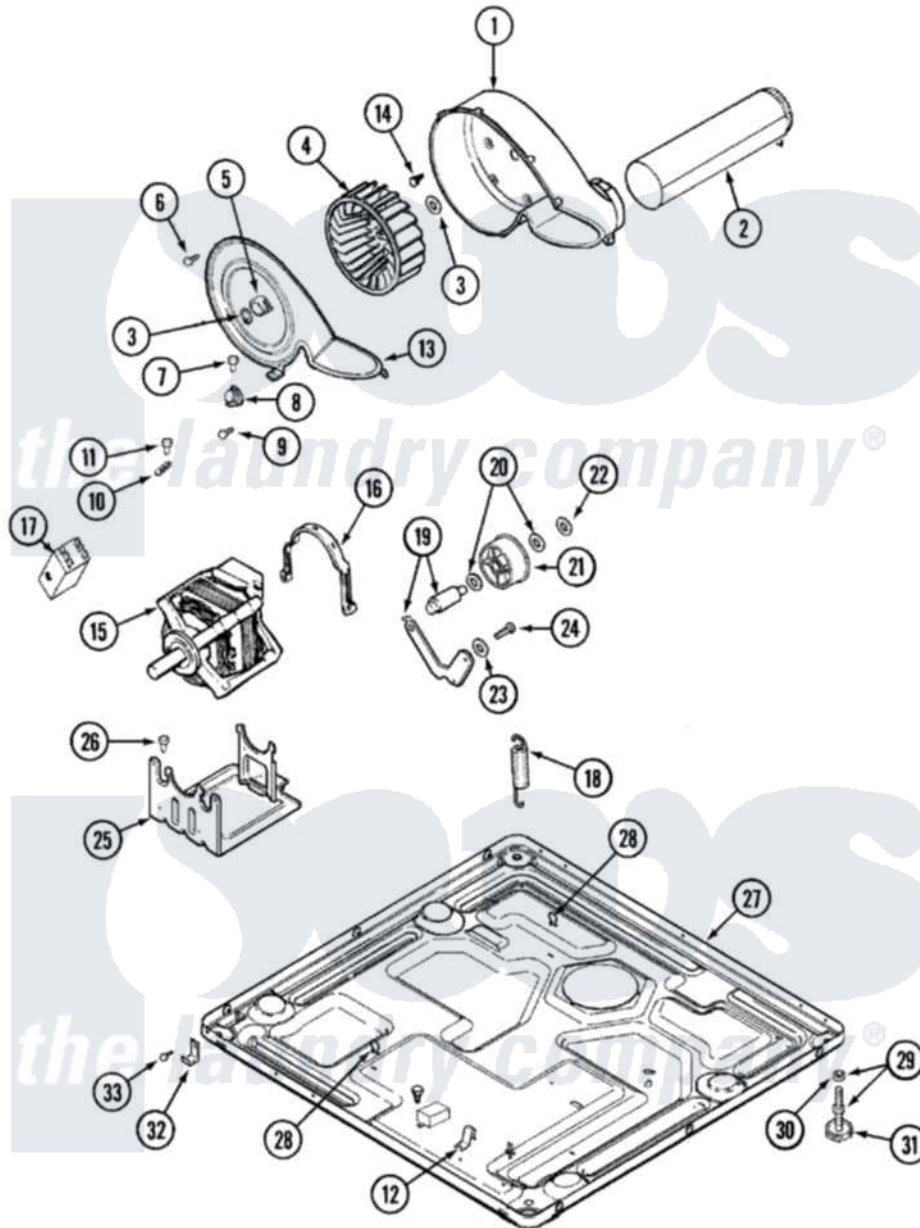

Maytag MDE2300AYW 06 - MOTOR DRIVE

Maytag [Residential Maytag MDE2300AYW Dryer Parts](#) Parts Diagram 06 - MOTOR DRIVE
 Click on the part number to view part

Item	Original Part Number	Replaced By	Status	Part Description
1	33001789			Housing, Blower
2	22001995			Screw Note: Screw, Tumbler Front And Shroud
"	33001800			Duct Assembly, Exhaust
3	410233	9703438		Ring-Retrn
4	33002797			Wheel, Blower
"	33001790			Wheel, Blower
5	312967			Clamp, Blower Housing
6	33001855	33002917		Screw, No.10-16
7	Y313561			Screw----NA
8	307249			Thermostat, Multi-Temp
9	216423	3370225		Screw
10	33001762			Fuse, Thermal
11	314848	W10116760		Screw
12	22002244			Clip, Grounding
13	33001873			Cover, Blower Housing----NA
14	314818	1163839		Screw

15	33002478		Motor
"	33002795		Motor, Drive 60Hz
"	33002795		Motor, Drive 60Hz
16	Y015825		Clip, Motor To Motor Support
17	33001854	33002478	Motor
18	33002461		Plug For Spring
"	33002157		Grommet
"	33002460	33002459	Assembly, Spring And Plug
19	33001840	6-3705180	Idler Arm
20	Y312527		Washer, Idler Shaft
21	33001783	6-3700340	Bearing- I
22	312958	354987	Ring, Retaining
23	315772		Sleeve, Idler Arm
24	Y014874		Screw, Idler Arm And Sleeve
25	33002466	33002817	Motor Support, Offset
26	Y313561		Screw----NA
27	33002622		Base,
"	33002465	Not Available	BASE, (LWR)----NA
"	33002465	Not Available	BASE, (LWR)----NA
28	410490		Spring, Retainer Wire Harness
29	Y305086		Adjustable Leg And Nut
30	Y052740	62739	Nut, Lock
31	Y314137		Foot, Rubber
32	22002239		Clip, Front Panel
33	Y310632	1163839	Screw