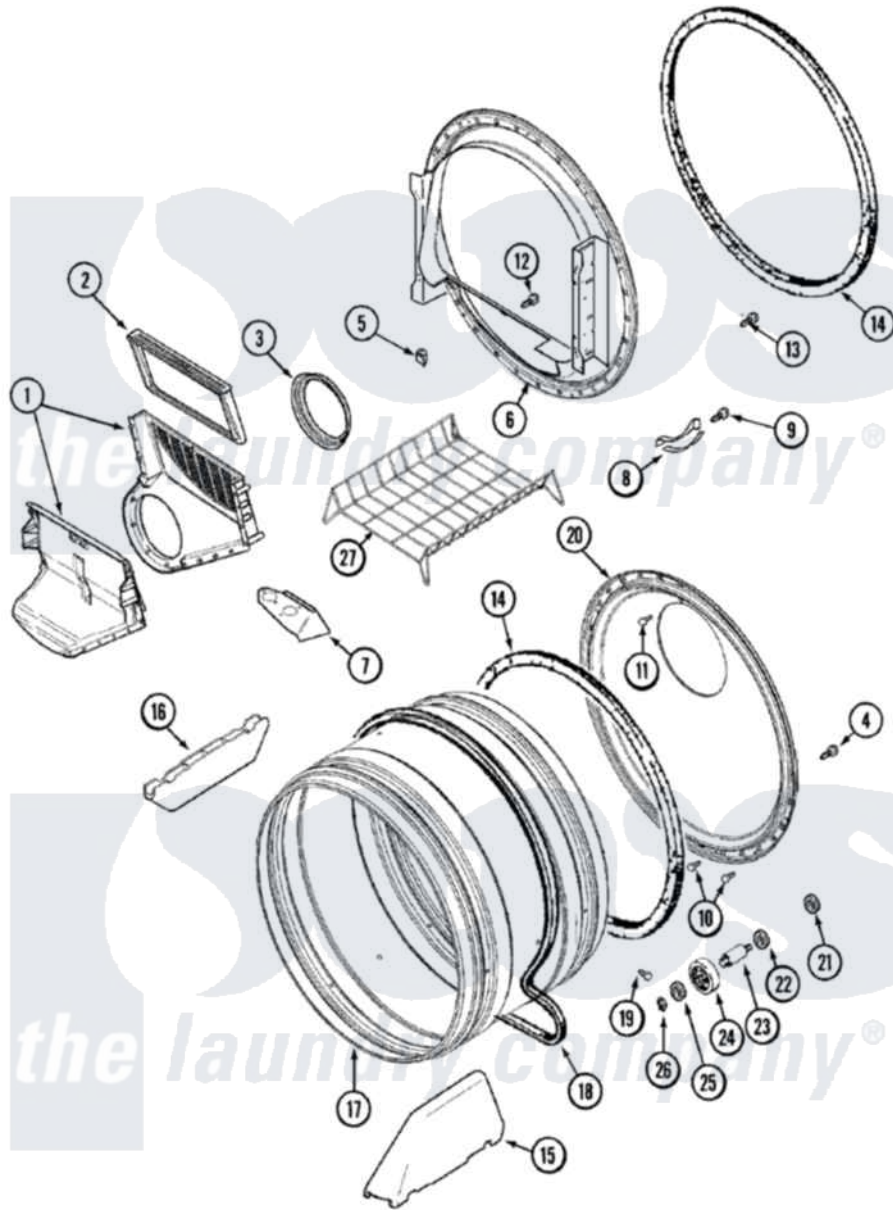

Maytag MDE2300AYW 07 - TUMBLER

Maytag Residential Maytag MDE2300AYW Dryer Parts Parts Diagram 07 - TUMBLER
 Click on the part number to view part

Item	Original Part Number	Replaced By	Status	Part Description
1	33001799			Outlet Duct Assembly Note: Outlet Duct Assembly
2	33001808			Filter, Lint
3	33001758	33002560		Seal, Blower
4	33002190			SCrew, C BraCe, BraCket, Cabinet
5	Y310376			Clip, Door Switch Harness
6	33001802			Front, Tumbler
7	33001837			Cover, Thermostat
8	306508			Tumbler Bearing Kit ----W
9	210720			Rivet, Bearing To Tumbler Frmt
10	216423	3370225		Screw
11	210932			Screw, No.8 X 9/16 Ctsk Note: Screw, Inlet Duct
12	312311	312311MAY		Screw
13	33001855	33002917		Screw, No.10-16
14	33001807			Seal, Tumbler

15	33001756	33002032	Baffle
16	33001755		Baffle
17	33001889		Tumbler
18	33001777	33002535	V-Belt
19	33001788	33002973	Screw, No.9-15 X 1.00 Hx WS
20	33001801		Back, Tumbler
21	33001443		Nut, Hex
22	Y313347	312535	Washer, Vault Mounting Brk.
23	Y312948	6-3129480	Shaft- Tumbler
24	Y303373	12001541	Drum Roller/Washer Assembly--W
25	312535		Washer, Vault Mounting Brk.
26	410233	9703438	Ring-Retrn
27	33001917	33001917A	Rack- Dryi