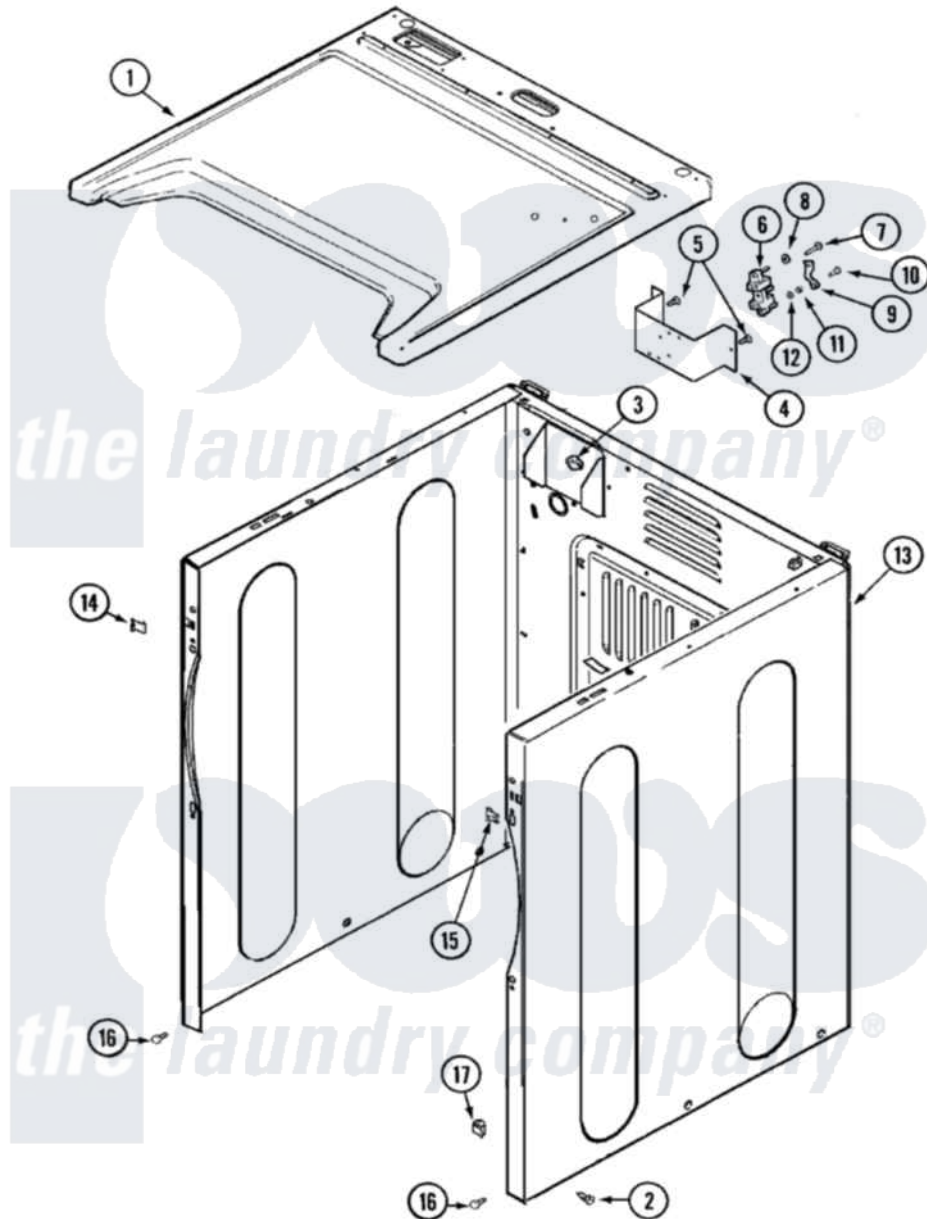

# Maytag MDE2300AZW 01 - CABINET

Maytag [Residential Maytag MDE2300AZW Dryer Parts](#) Parts Diagram 01 - CABINET  
 Click on the part number to view part

Item	Original Part Number	Replaced By	Status	Part Description
1	<a href="#">33002631</a>			Cover, Top
"	<a href="#">33001896</a>			Cover, Top
"	<a href="#">22004095</a>			Hinge, Plastic
2	<a href="#">213007</a>			Xfor Cabinet See Cabinet, Back
"	22003409	<a href="#">213007</a>		Xfor Cabinet See Cabinet, Back
3	<a href="#">Y310376</a>			Clip, Door Switch Harness
4	33001826		Not Available	BRACKET, TERMINAL BLOCK---NA
5	<a href="#">22001995</a>			Screw Note: Screw, Tumbler Front And Shroud
6	<a href="#">33001244</a>			Block, Terminal
7	Y312209	<a href="#">W10001200</a>		Screw
8	<a href="#">Y311270</a>			Washer, Terminal Block
9	<a href="#">Y312184</a>			Strap, Grounding
10	<a href="#">33001245</a>			Screw---NA
11	311484	<a href="#">112432</a>		Nut

12	<a href="#">311093</a>		Washer, Terminal Connection
13	22003643		CABINET ASSY. (WHT AS PK)
"	<a href="#">33001897</a>		Cabinet
"	<a href="#">33002624</a>		Cabinet, Assembly
14	<a href="#">22002049</a>		Clip Note: Clip, Front Panel
15	213280	<a href="#">204439</a>	Screw And Fstner Assembly
16	<a href="#">22001995</a>		Screw Note: Screw, Tumbler Front And Shroud
17	<a href="#">Y310376</a>		Clip, Door Switch Harness