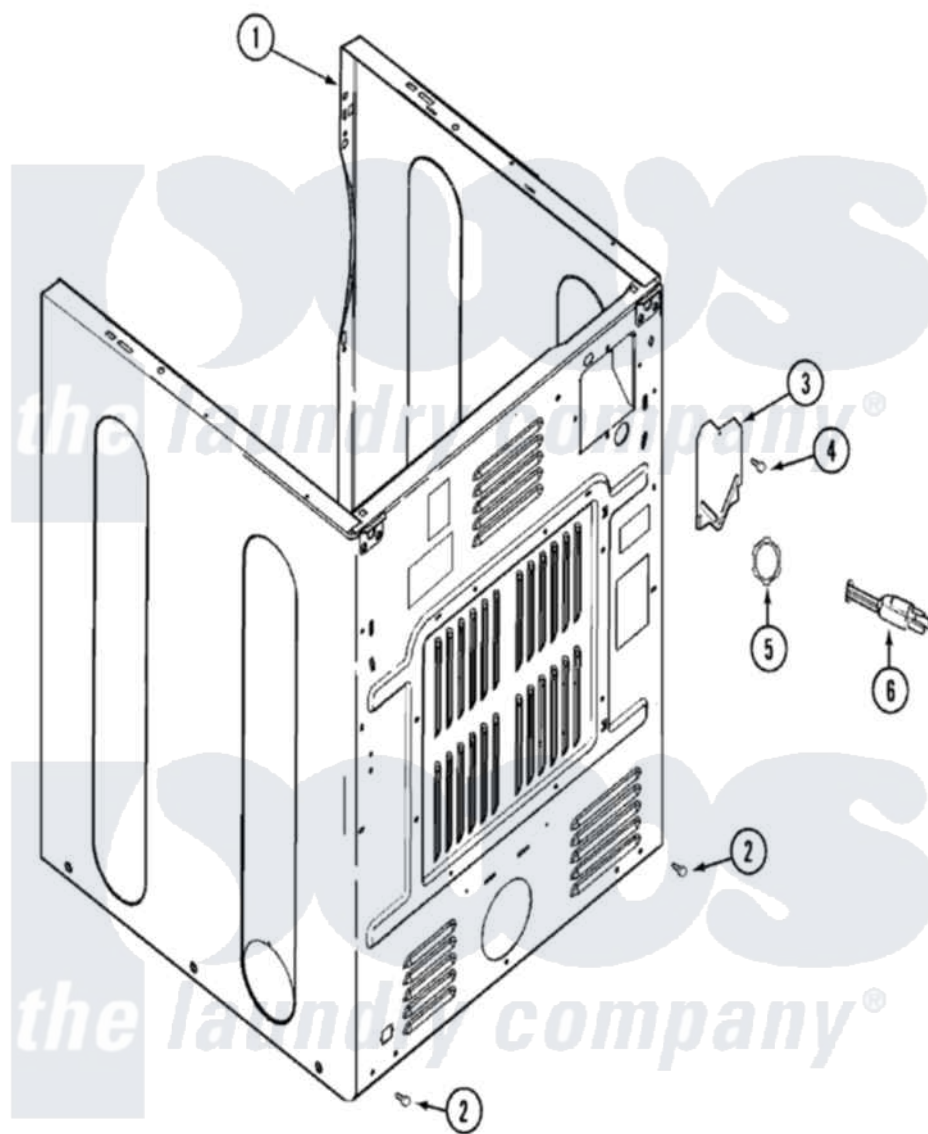

Maytag MDE2300AZW 02 - CABINET-REAR

Maytag Residential Maytag MDE2300AZW Dryer Parts Parts Diagram 02 - CABINET-REAR
 Click on the part number to view part

| Item | Original Part Number | Replaced By | Status | Part Description |
|------|--------------------------|--------------------------|--------|---|
| 1 | 33002624 | | | Cabinet, Assembly |
| " | 33001897 | | | Cabinet |
| " | 22003643 | | | CABINET ASSY. (WHT AS PK) |
| " | 22003367 | 22004095 | | Hinge, Plastic |
| " | 22001995 | | | Screw Note: Screw, Tumbler Front And Shroud |
| 2 | 22001995 | | | Screw Note: Screw, Tumbler Front And Shroud |
| 3 | 33001795 | | | Cover, Terminal Block |
| 4 | 22001995 | | | Screw Note: Screw, Tumbler Front And Shroud |
| 5 | 33001425 | | | Locknut, Eared For Canadian |
| 6 | 305168 | 33002916 | | Power Cord, Canadian 240V |