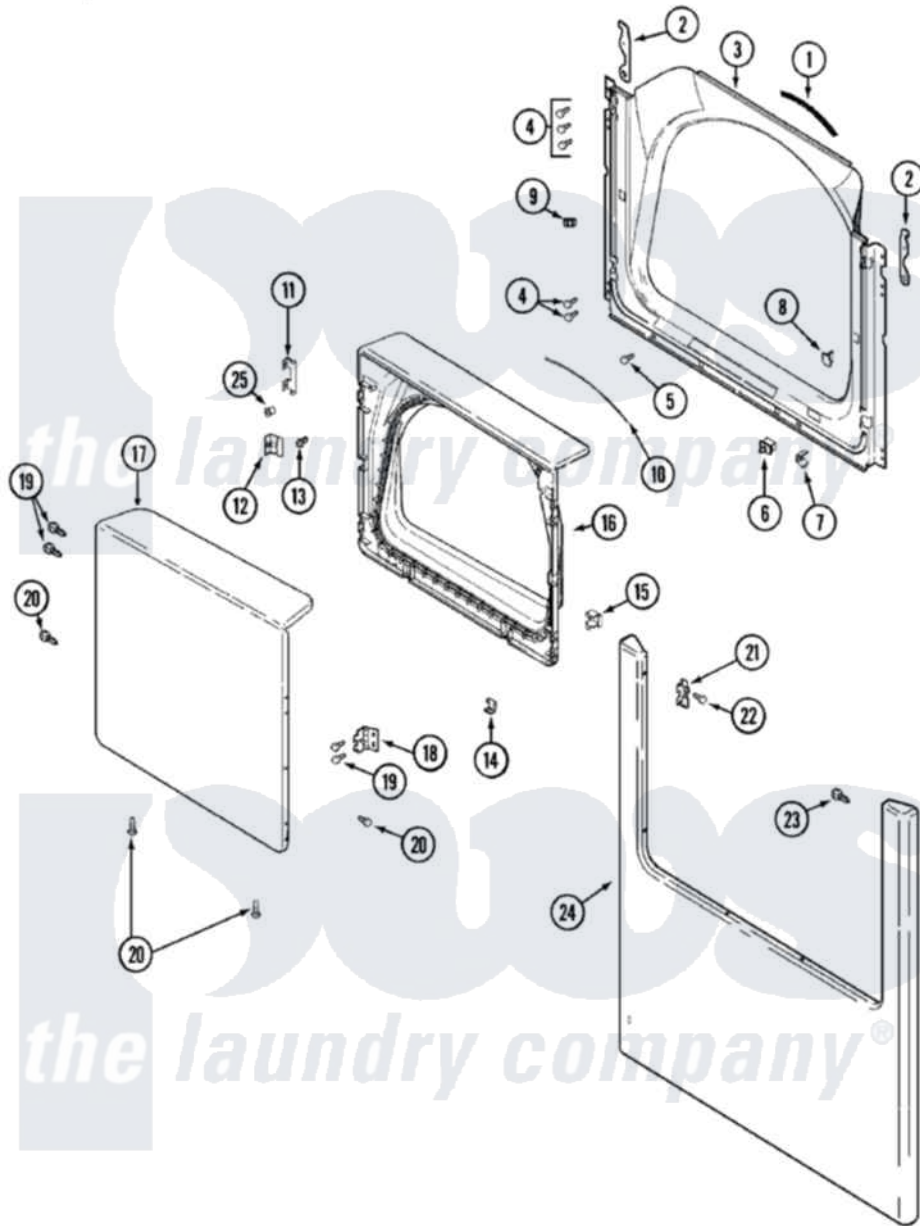

# Maytag MDE2300AZW 04 - DOOR

Maytag [Residential Maytag MDE2300AZW Dryer Parts](#) Parts Diagram 04 - DOOR  
 Click on the part number to view part

Item	Original Part Number	Replaced By	Status	Part Description
1	<a href="#">33001767</a>			Seal, Shroud
2	22002247	<a href="#">33002597</a>		Hook, Security
3	<a href="#">33001900</a>			Shroud
4	<a href="#">22001995</a>			Screw Note: Screw, Tumbler Front And Shroud
5	<a href="#">33001768</a>			Screw, Shroud Note: Screw, Shroud And Outlet Duct
6	33001509	<a href="#">W10169313</a>		Switch-Dor
7	<a href="#">33001760</a>			Bracket, Hinge
8	33001174	<a href="#">LA-1003</a>		Door Catch Kit
9	33001791	<a href="#">306436</a>		Door Latch Kit--W
"	Y304578	<a href="#">LA-1003</a>		Door Catch Kit
10	<a href="#">33002094</a>			Seal, Door
11	<a href="#">22002038</a>			Clip, Door
12	<a href="#">33001793</a>			Bracket, Strike
13	<a href="#">33001761</a>			Strike, Door
14	<a href="#">22002039</a>			Clip, Door

15	<a href="#">33001763</a>		Plug, Inner Door
16	<a href="#">33001899</a>		Door, Inner
"	<a href="#">22002039</a>		Clip, Door
17	<a href="#">22001817</a>		Sheet, Sound Damper
"	<a href="#">33001904</a>		Door, Outer
18	<a href="#">33001759</a>		Hinge, Door
19	22002062	<a href="#">98006631</a>	Screw
20	<a href="#">22002063</a>		Screw No.8-18AB Wafer Head
21	<a href="#">33001764</a>		Cover, Hinge Hole
22	<a href="#">33001787</a>		Screw, Hinge Note: Screw, Hinge Hole Cover
23	<a href="#">22002012</a>		Screw, Hinge Note: Screw, Hinge Bracket
24	<a href="#">33001901</a>		Panel, Front
25	<a href="#">33001771</a>		Bushing, Inner Door