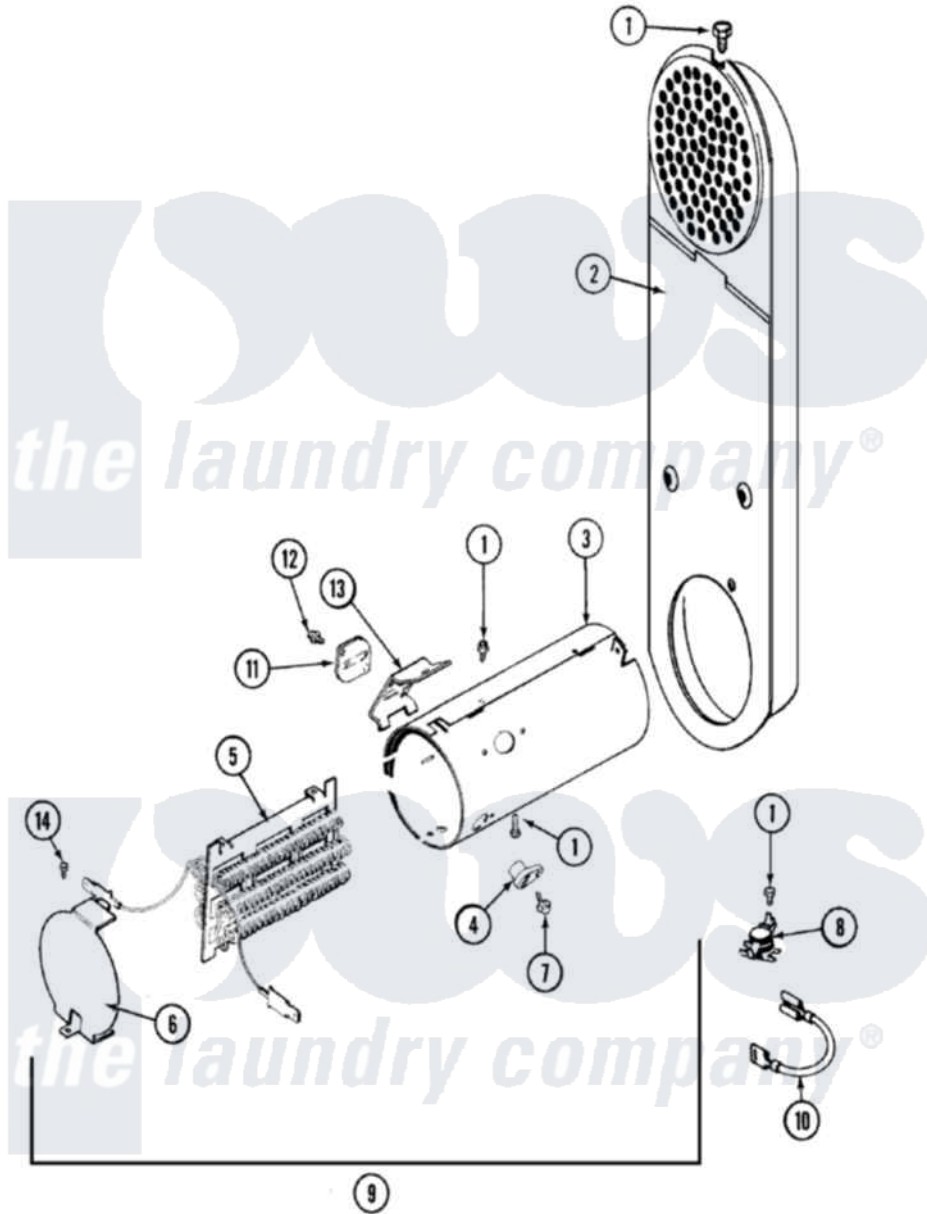

Maytag MDE2300AZW 05 - HEATER

Maytag [Residential Maytag MDE2300AZW Dryer Parts](#) Parts Diagram 05 - HEATER
 Click on the part number to view part

Item	Original Part Number	Replaced By	Status	Part Description
1	211294	90767		Screw, 8A X 3/8 HeX Washer Head Tapping
2	33001803	33003038		Assembly, Inlet Duct-Elec
3	314995			Enclosure, Heater
4	314998			Insulator, Terminal
5	307184	Y308612		Heater Sub-Assembly
6	314999			Shield, Radiant
7	314554		Not Available	SCREW
8	303396			Thermostat, Hi-Limit
9	307178			Heater Assembly
10	Y307173			Wire, Jumper
11	307473			Fuse, Thermal
12	33001860	W10116760		Screw
13	315346			Bracket, Thermal Fuse
14	Y308590	W10116795		Heater
"	216423	3370225		Screw