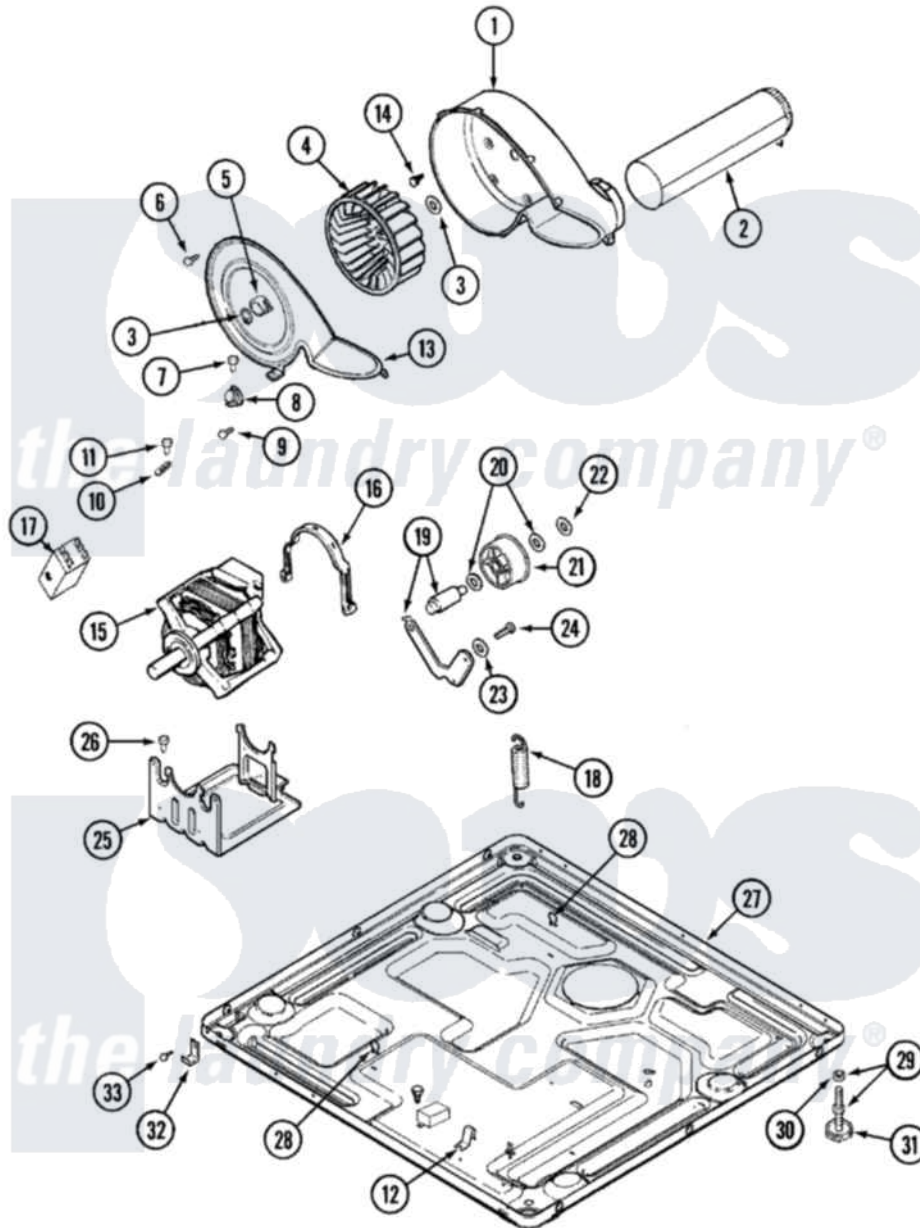

Maytag MDE2300AZW 06 - MOTOR DRIVE

Maytag [Residential Maytag MDE2300AZW Dryer Parts](#) Parts Diagram 06 - MOTOR DRIVE
 Click on the part number to view part

Item	Original Part Number	Replaced By	Status	Part Description
1	33001789			Housing, Blower
2	22001995			Screw Note: Screw, Tumbler Front And Shroud
"	33001800			Duct Assembly, Exhaust
3	410233	9703438		Ring-Retrn
4	33002797			Wheel, Blower
"	33001790			Wheel, Blower
5	312967			Clamp, Blower Housing
6	33001855	33002917		Screw, No.10-16
7	Y313561			Screw----NA
8	307249			Thermostat, Multi-Temp
9	216423	3370225		Screw
10	33001762			Fuse, Thermal
11	314848	W10116760		Screw
12	22002244			Clip, Grounding
13	33001873			Cover, Blower Housing----NA
14	314818	1163839		Screw

15	33002478		Motor
"	33002795		Motor, Drive 60Hz
"	33002795		Motor, Drive 60Hz
16	Y015825		Clip, Motor To Motor Support
17	33001854	33002478	Motor
18	33002461		Plug For Spring
"	33002157		Grommet
"	33002460	33002459	Assembly, Spring And Plug
19	33001840	6-3705180	Idler Arm
20	Y312527		Washer, Idler Shaft
21	33001783	6-3700340	Bearing- I
22	312958	354987	Ring, Retaining
23	315772		Sleeve, Idler Arm
24	Y014874		Screw, Idler Arm And Sleeve
25	33002466	33002817	Motor Support, Offset
26	Y313561		Screw----NA
27	33002622		Base,
"	33002465	Not Available	BASE, (LWR)----NA
"	33002465	Not Available	BASE, (LWR)----NA
28	410490		Spring, Retainer Wire Harness
29	Y305086		Adjustable Leg And Nut
30	Y052740	62739	Nut, Lock
31	Y314137		Foot, Rubber
32	22002239		Clip, Front Panel
33	Y310632	1163839	Screw