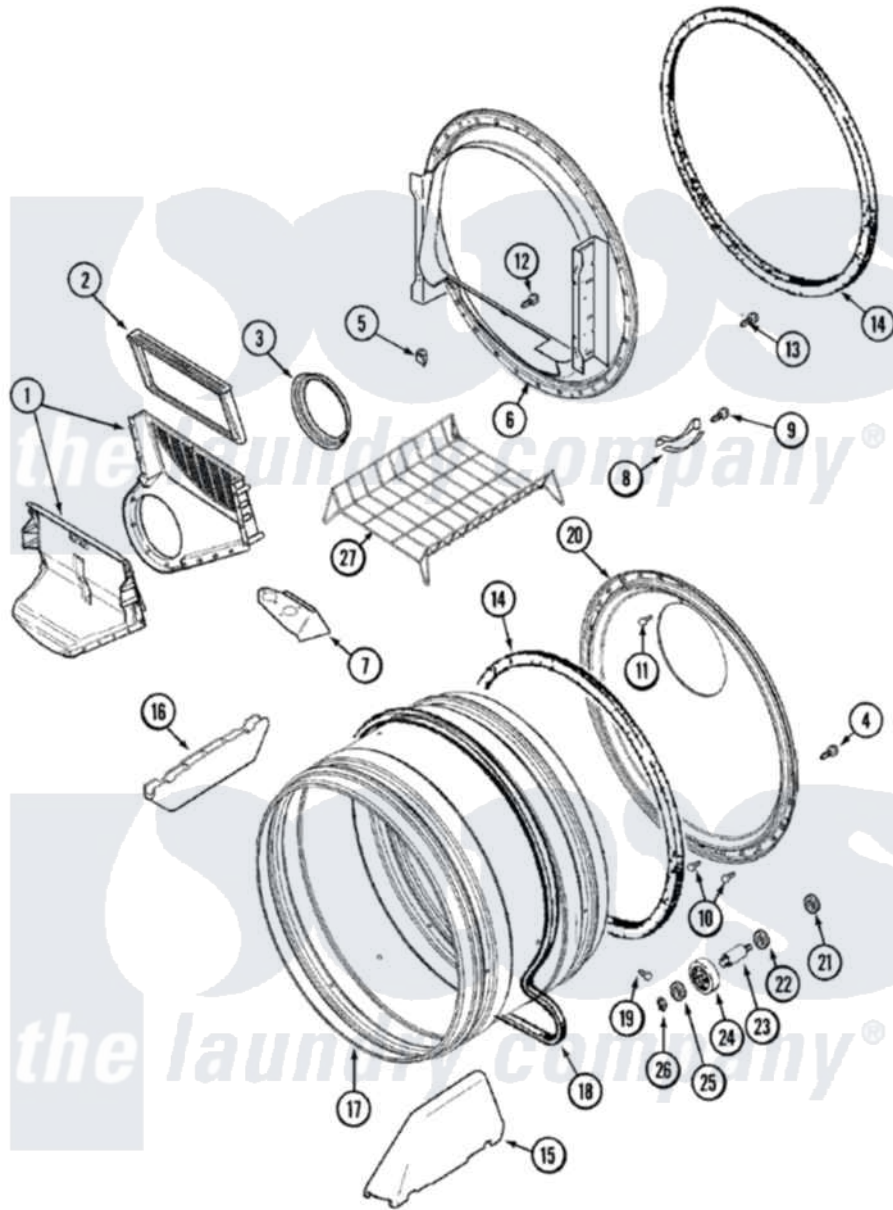

Maytag MDE2300AZW 07 - TUMBLER

Maytag Residential Maytag MDE2300AZW Dryer Parts Parts Diagram 07 - TUMBLER
 Click on the part number to view part

Item	Original Part Number	Replaced By	Status	Part Description
1	33001799			Outlet Duct Assembly Note: Outlet Duct Assembly
2	33001808			Filter, Lint
3	33001758	33002560		Seal, Blower
4	33002190			SCrew, C BraCe, BraCket, Cabinet
5	Y310376			Clip, Door Switch Harness
6	33001802			Front, Tumbler
7	33001837			Cover, Thermostat
8	306508			Tumbler Bearing Kit ----W
9	210720			Rivet, Bearing To Tumbler Frnt
10	216423	3370225		Screw
11	210932			Screw, No.8 X 9/16 Ctsk Note: Screw, Inlet Duct
12	312311	312311MAY		Screw
13	33001855	33002917		Screw, No.10-16
14	33001807			Seal, Tumbler

15	33001756	33002032	Baffle
16	33001755		Baffle
17	33001889		Tumbler
18	33001777	33002535	V-Belt
19	33001788	33002973	Screw, No.9-15 X 1.00 Hx WS
20	33001801		Back, Tumbler
21	33001443		Nut, Hex
22	Y313347	312535	Washer, Vault Mounting Brk.
23	Y312948	6-3129480	Shaft- Tumbler
24	Y303373	12001541	Drum Roller/Washer Assembly--W
25	312535		Washer, Vault Mounting Brk.
26	410233	9703438	Ring-Retrn
27	33001917	33001917A	Rack- Dryi