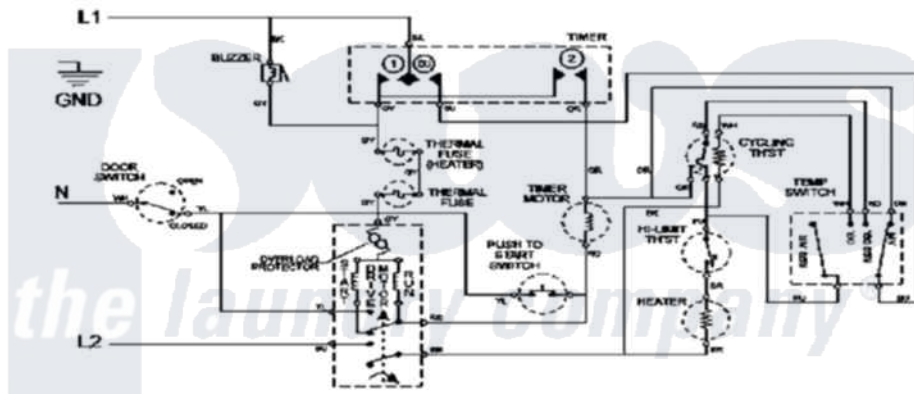

Maytag MDE2300AZW 08 - WIRING INFORMATION

ELECTRICAL SCHEMATIC

Maytag Residential Maytag MDE2300AZW Dryer Parts Parts Diagram 08 - WIRING INFORMATION
 Click on the part number to view part

Item	Original Part Number	Replaced By	Status	Part Description
NI	15003038		Not Available	WIRING INFORMATION