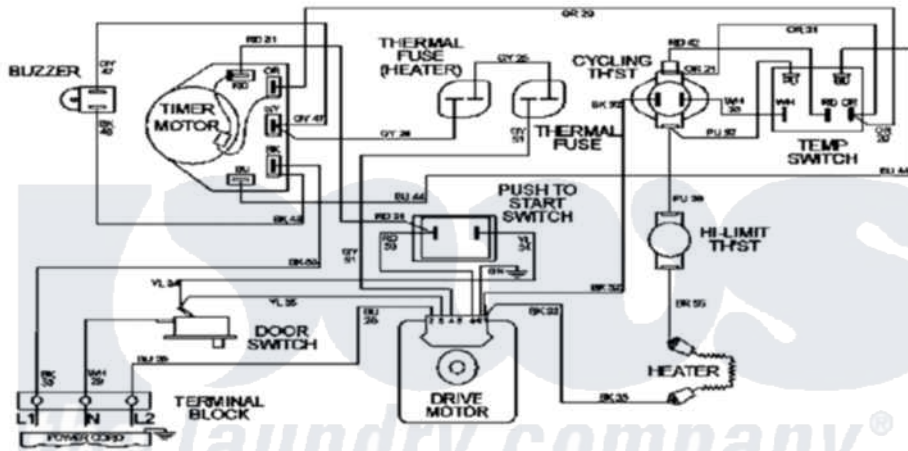

Maytag MDE2300AZW 08 - WIRING INFORMATION

ELECTRICAL SCHEMATIC

Maytag Residential Maytag MDE2300AZW Dryer Parts Parts Diagram 08 - WIRING INFORMATION
 Click on the part number to view part

Item	Original Part Number	Replaced By	Status	Part Description
NI	15003038		Not Available	WIRING INFORMATION