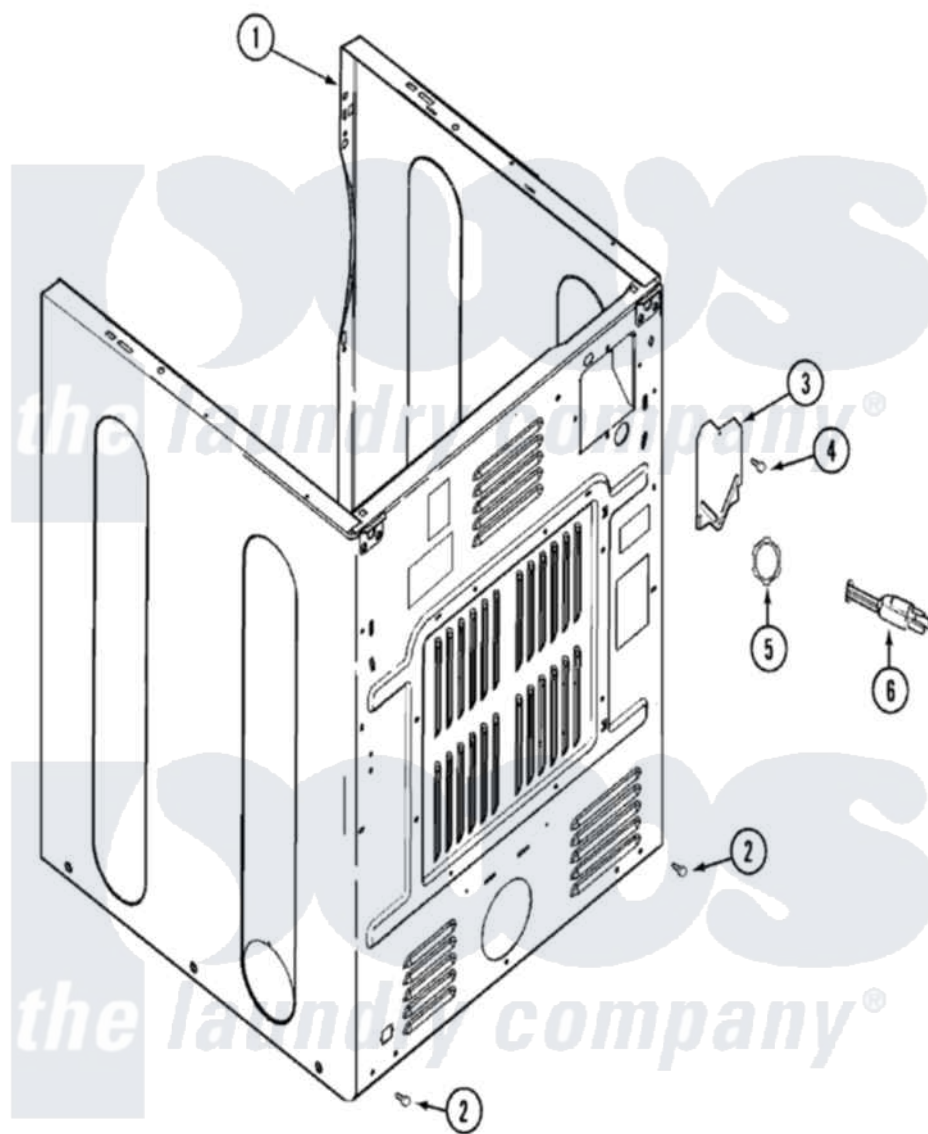

# Maytag MDE2301AYW 02 - CABINET-REAR

Maytag Residential Maytag MDE2301AYW Dryer Parts Parts Diagram 02 - CABINET-REAR  
 Click on the part number to view part

Item	Original Part Number	Replaced By	Status	Part Description
1	<a href="#">33002624</a>			Cabinet, Assembly
"	22003367	<a href="#">22004095</a>		Hinge, Plastic
"	<a href="#">22001995</a>			Screw Note: Screw, Tumbler Front And Shroud
2	<a href="#">22001995</a>			Screw Note: Screw, Tumbler Front And Shroud
3	<a href="#">33001795</a>			Cover, Terminal Block
4	<a href="#">22001995</a>			Screw Note: Screw, Tumbler Front And Shroud