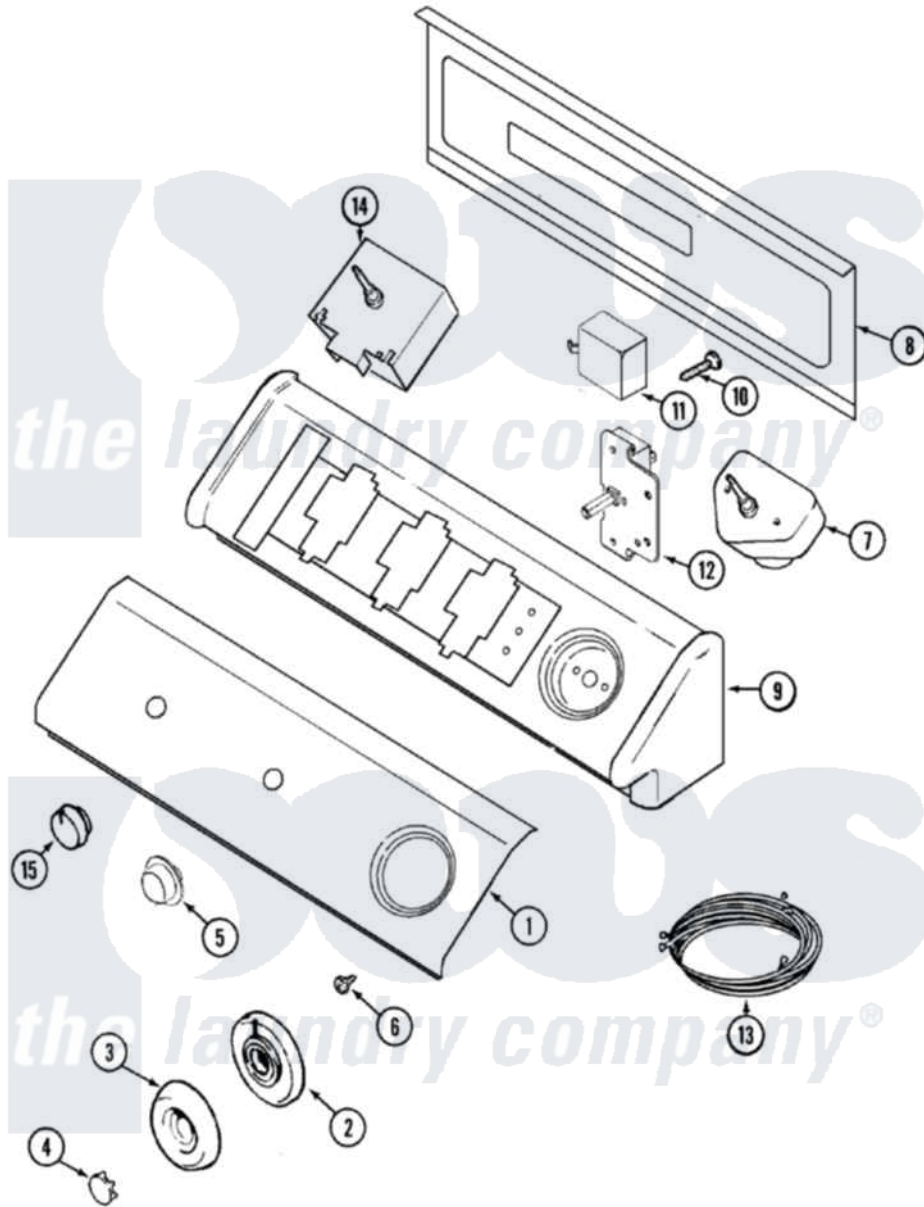

Maytag MDE2301AYW 03 - CONTROL PANEL

Maytag [Residential Maytag MDE2301AYW Dryer Parts](#) Parts Diagram 03 - CONTROL PANEL
 Click on the part number to view part

Item	Original Part Number	Replaced By	Status	Part Description
1	Y22002339	8534058		Screw
"	33002759		Not Available	FACIA, CONTROL PANEL
2	22003951			Dial Skirt
3	22003915			Timer Knob
4	22001664			Timer Knob Insert/Cap
5	33001619	37001071		Button, Push-To-Start
6	33001690	90767		Screw, 8A X 3/8 HeX Washer Head Tapping
7	33001624			Timer
8	216423	3370225		Screw
"	33001806		Not Available	BACK, CONSOLE PANEL
9	22002285		Not Available	CONSOLE (WHT)
10	216423	3370225		Screw
11	33001623			Buzzer, Non-Adjustable
12	33001861	33001618		Switch- PU
13	33001920			Wire Harness, Main
15	22003913	22001663		Knob, Selector Switch