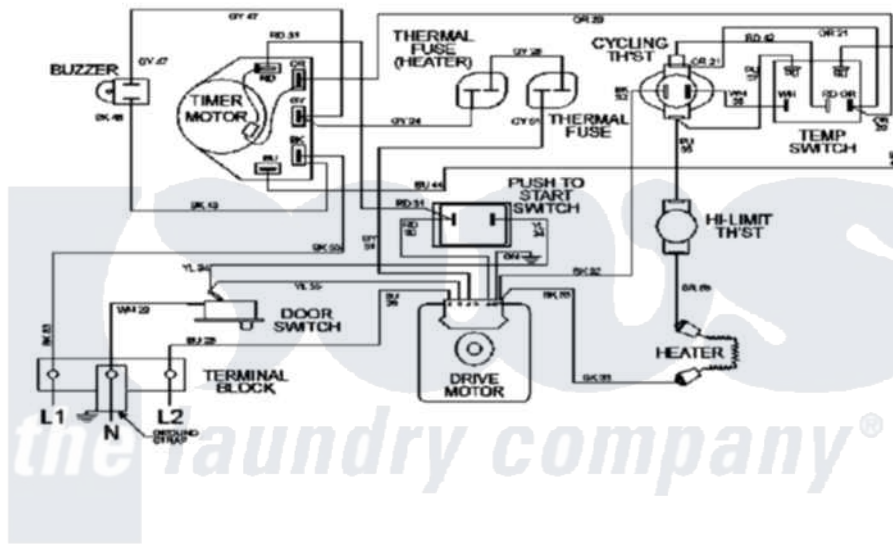

# Maytag MDE2301AYW 08 - WIRING INFORMATION

[Maytag Residential Maytag MDE2301AYW Dryer Parts](#) Parts Diagram 08 - WIRING INFORMATION  
 Click on the part number to view part

Item	Original Part Number	Replaced By	Status	Part Description
NI	15003037		Not Available	WIRING INFORMATION