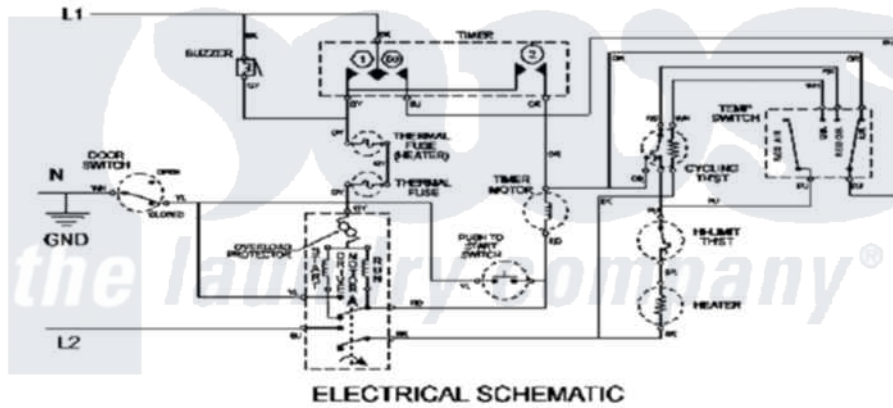

# Maytag MDE2301AYW 08 - WIRING INFORMATION

[Maytag Residential Maytag MDE2301AYW Dryer Parts](#) Parts Diagram 08 - WIRING INFORMATION  
 Click on the part number to view part

Item	Original Part Number	Replaced By	Status	Part Description
NI	15003037		Not Available	WIRING INFORMATION