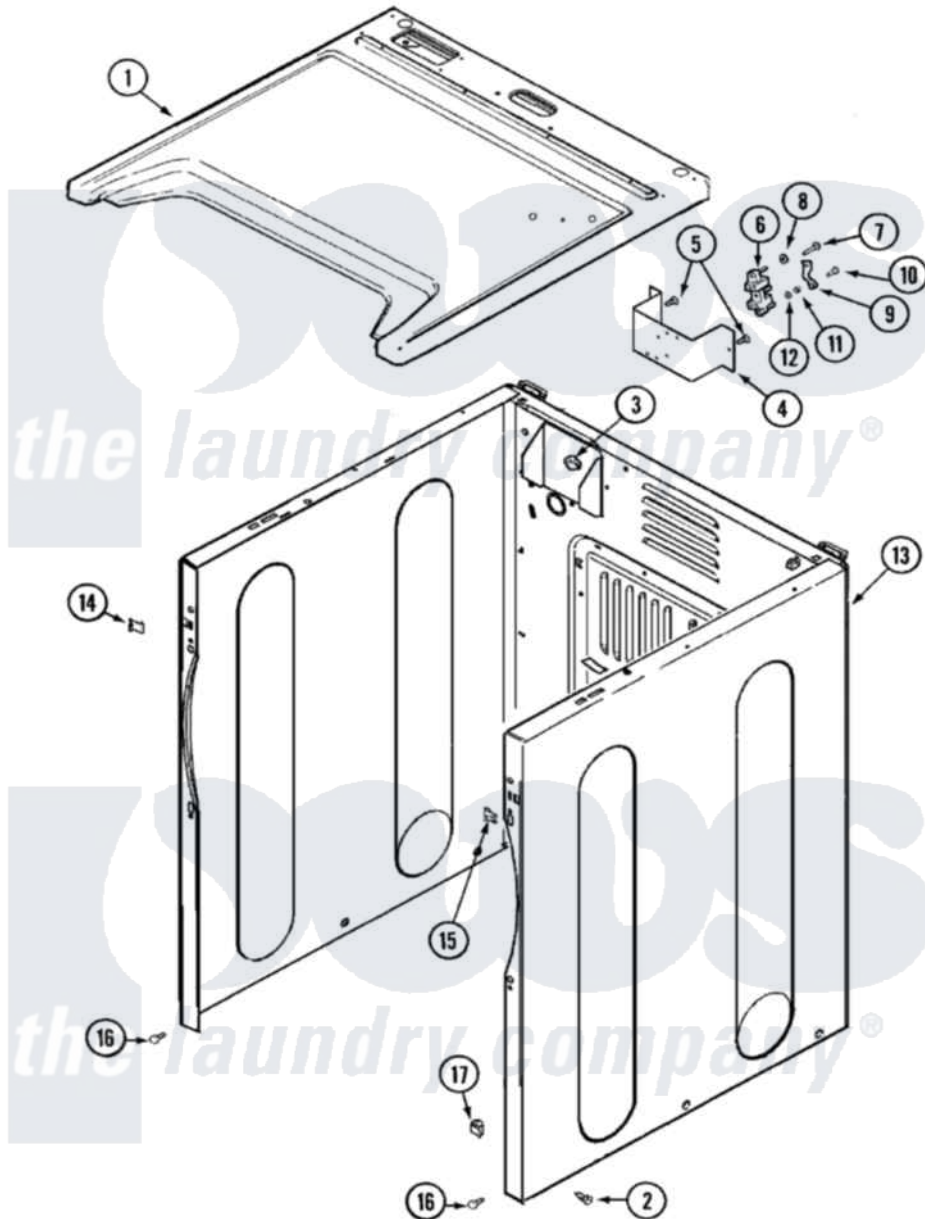

Maytag MDE2301AZW 01 - CABINET

Maytag [Residential Maytag MDE2301AZW Dryer Parts](#) Parts Diagram 01 - CABINET
 Click on the part number to view part

Item	Original Part Number	Replaced By	Status	Part Description
1	33002631			Cover, Top
"	22004095			Hinge, Plastic
2	213007			Xfor Cabinet See Cabinet, Back
"	22003409	213007		Xfor Cabinet See Cabinet, Back
3	Y310376			Clip, Door Switch Harness
4	33001826		Not Available	BRACKET, TERMINAL BLOCK---NA
5	22001995			Screw Note: Screw, Tumbler Front And Shroud
6	33001244			Block, Terminal
7	Y312209	W10001200		Screw
9	Y312184			Strap, Grounding
10	33001245			Screw---NA
11	311484	112432		Nut
12	311093			Washer, Terminal Connection
13	22003613			CABINET ASSY. (WHT AS

13	Z2003043		PK)
"	33002624		Cabinet, Assembly
14	22002049		Clip Note: Clip, Front Panel
15	213280	204439	Screw And Fstner Assembly
16	22001995		Screw Note: Screw, Tumbler Front And Shroud
17	Y310376		Clip, Door Switch Harness