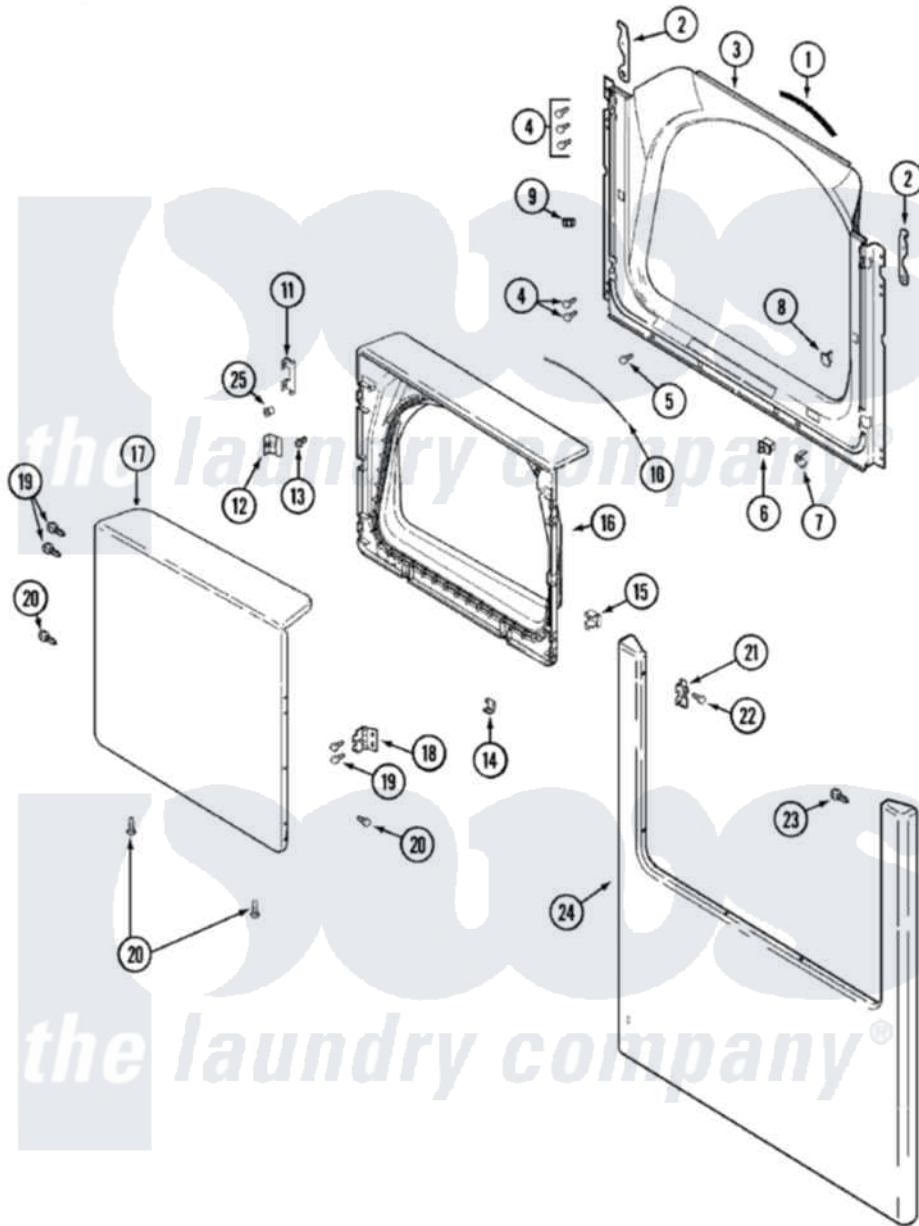

Maytag MDE2301AZW 04 - DOOR

Maytag [Residential Maytag MDE2301AZW Dryer Parts](#) Parts Diagram 04 - DOOR
 Click on the part number to view part

Item	Original Part Number	Replaced By	Status	Part Description
1	33001767			Seal, Shroud
2	22002247	33002597		Hook, Security
3	33001900			Shroud
4	22001995			Screw Note: Screw, Tumbler Front And Shroud
5	33001768			Screw, Shroud Note: Screw, Shroud And Outlet Duct
6	33001509	W10169313		Switch-Dor
7	33001760			Bracket, Hinge
8	33001174	LA-1003		Door Catch Kit
9	33001791	306436		Door Latch Kit--W
"	Y304578	LA-1003		Door Catch Kit
10	33002094			Seal, Door
11	22002038			Clip, Door
12	33001793			Bracket, Strike
13	33001761			Strike, Door
14	22002039			Clip, Door

15	33001763		Plug, Inner Door
16	33001899		Door, Inner
"	22002039		Clip, Door
17	22001817		Sheet, Sound Damper
"	33001904		Door, Outer
18	33001759		Hinge, Door
19	22002062	98006631	Screw
20	22002063		Screw No.8-18AB Wafer Head
21	33001764		Cover, Hinge Hole
22	33001787		Screw, Hinge Note: Screw, Hinge Hole Cover
23	22002012		Screw, Hinge Note: Screw, Hinge Bracket
24	33001901		Panel, Front
25	33001771		Bushing, Inner Door