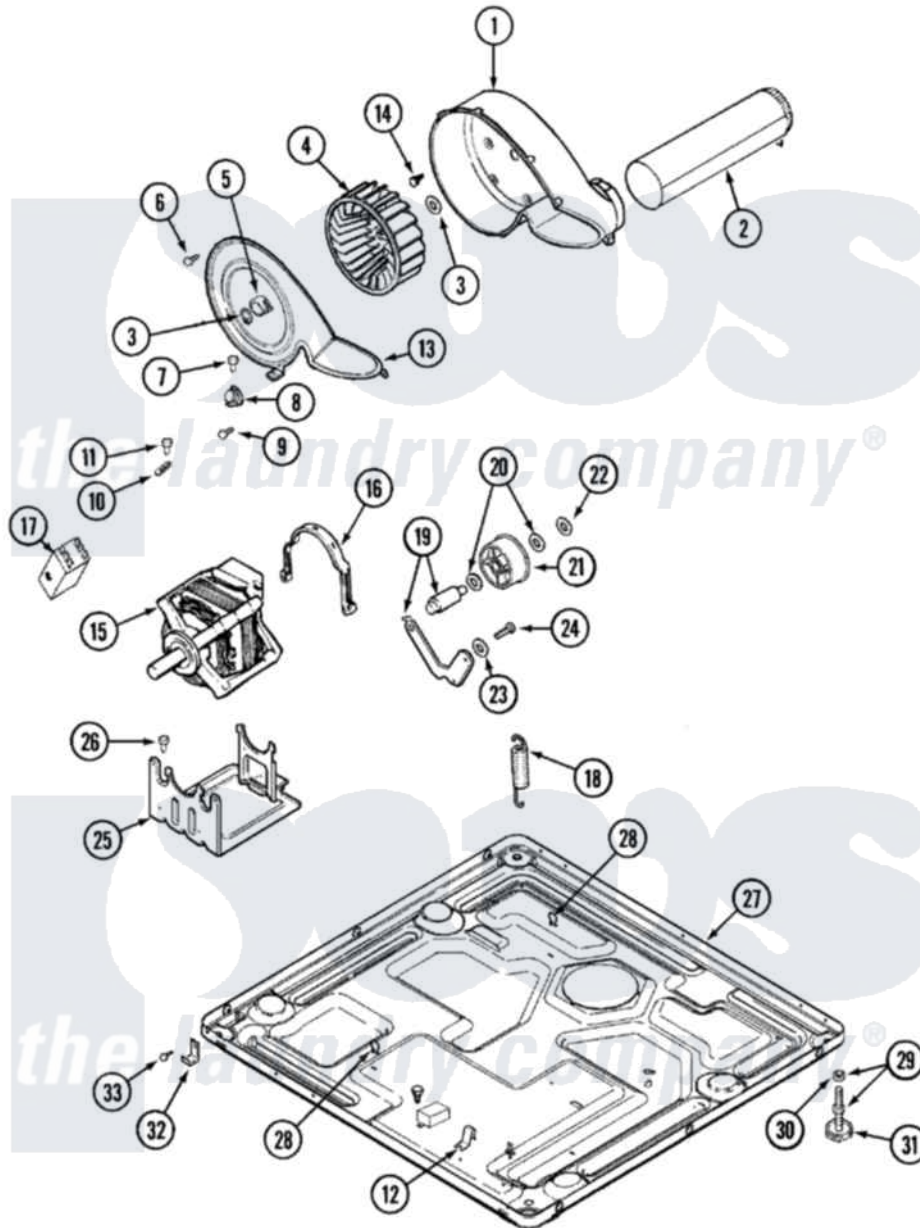

# Maytag MDE2301AZW 06 - MOTOR DRIVE

Maytag [Residential Maytag MDE2301AZW Dryer Parts](#) Parts Diagram 06 - MOTOR DRIVE  
 Click on the part number to view part

Item	Original Part Number	Replaced By	Status	Part Description
1	<a href="#">33001789</a>			Housing, Blower
2	<a href="#">22001995</a>			Screw Note: Screw, Tumbler Front And Shroud
"	<a href="#">33001800</a>			Duct Assembly, Exhaust
3	410233	<a href="#">9703438</a>		Ring-Retrn
4	<a href="#">33002797</a>			Wheel, Blower
"	<a href="#">33001790</a>			Wheel, Blower
5	<a href="#">312967</a>			Clamp, Blower Housing
6	33001855	<a href="#">33002917</a>		Screw, No.10-16
7	<a href="#">Y313561</a>			Screw----NA
8	<a href="#">307249</a>			Thermostat, Multi-Temp
9	216423	<a href="#">3370225</a>		Screw
10	<a href="#">33001762</a>			Fuse, Thermal
11	314848	<a href="#">W10116760</a>		Screw
12	<a href="#">22002244</a>			Clip, Grounding
13	<a href="#">33001873</a>			Cover, Blower Housing----NA
14	314818	<a href="#">1163839</a>		Screw