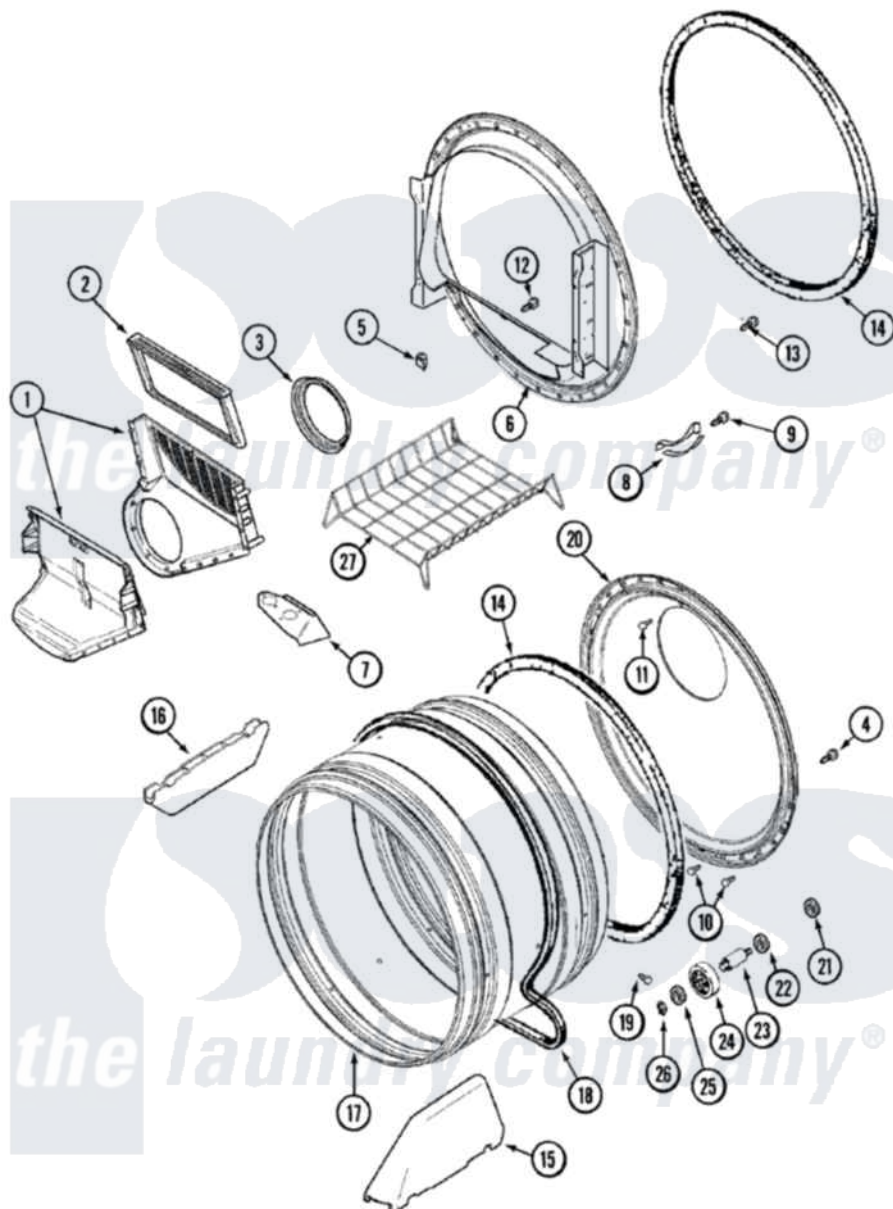

Maytag MDE2301AZW 07 - TUMBLER

Maytag Residential Maytag MDE2301AZW Dryer Parts Parts Diagram 07 - TUMBLER
 Click on the part number to view part

Item	Original Part Number	Replaced By	Status	Part Description
1	33001799			Outlet Duct Assembly Note: Outlet Duct Assembly
2	33001808			Filter, Lint
3	33001758	33002560		Seal, Blower
4	33002190			SCrew, C BraCe, BraCket, Cabinet
5	Y310376			Clip, Door Switch Harness
9	210720			Rivet, Bearing To Tumbler Frnt
10	216423	3370225		Screw
11	210932			Screw, No.8 X 9/16 Ctsk Note: Screw, Inlet Duct
12	312311	312311MAY		Screw
13	33001855	33002917		Screw, No.10-16
14	33001807			Seal, Tumbler
15	33001756	33002032		Baffle
16	33001755			Baffle
17	33001889			Tumbler

18	33001777	33002535	V-Belt
19	33001788	33002973	Screw, No.9-15 X 1.00 Hx WS
20	33001801		Back, Tumbler
21	33001443		Nut, Hex
22	Y313347	312535	Washer, Vault Mounting Brk.
23	Y312948	6-3129480	Shaft- Tumbler
24	Y303373	12001541	Drum Roller/Washer Assembly--W
25	312535		Washer, Vault Mounting Brk.
26	410233	9703438	Ring-Retrn
27	33001917	33001917A	Rack- Dryi