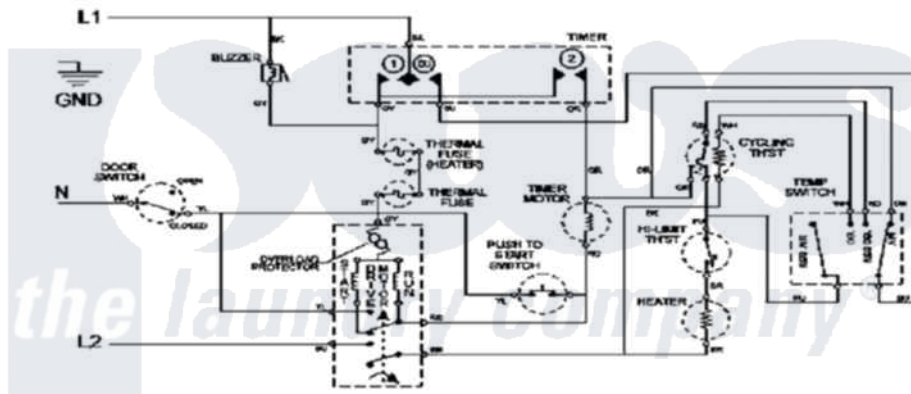

Maytag MDE2301AZW 08 - WIRING INFORMATION

ELECTRICAL SCHEMATIC

Maytag Residential Maytag MDE2301AZW Dryer Parts Parts Diagram 08 - WIRING INFORMATION
 Click on the part number to view part

Item	Original Part Number	Replaced By	Status	Part Description
NI	15003038		Not Available	WIRING INFORMATION