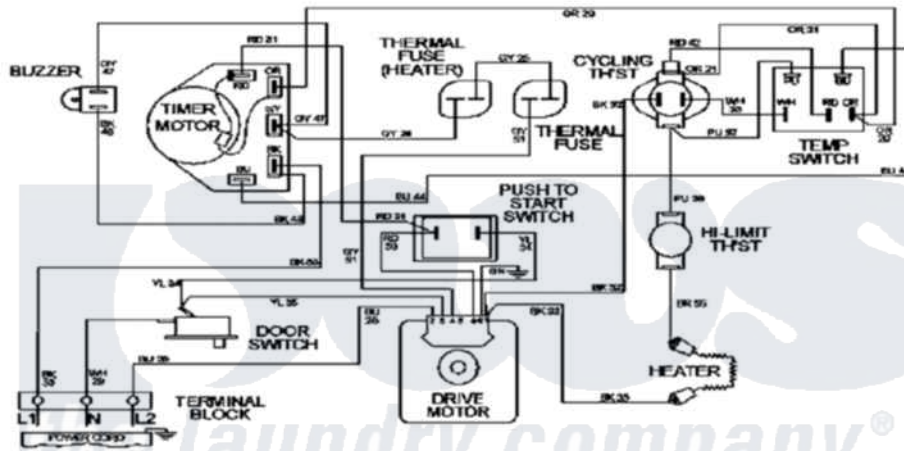

Maytag MDE2301AZW 08 - WIRING INFORMATION

ELECTRICAL SCHEMATIC

Maytag Residential Maytag MDE2301AZW Dryer Parts Parts Diagram 08 - WIRING INFORMATION
 Click on the part number to view part

Item	Original Part Number	Replaced By	Status	Part Description
NI	15003038		Not Available	WIRING INFORMATION