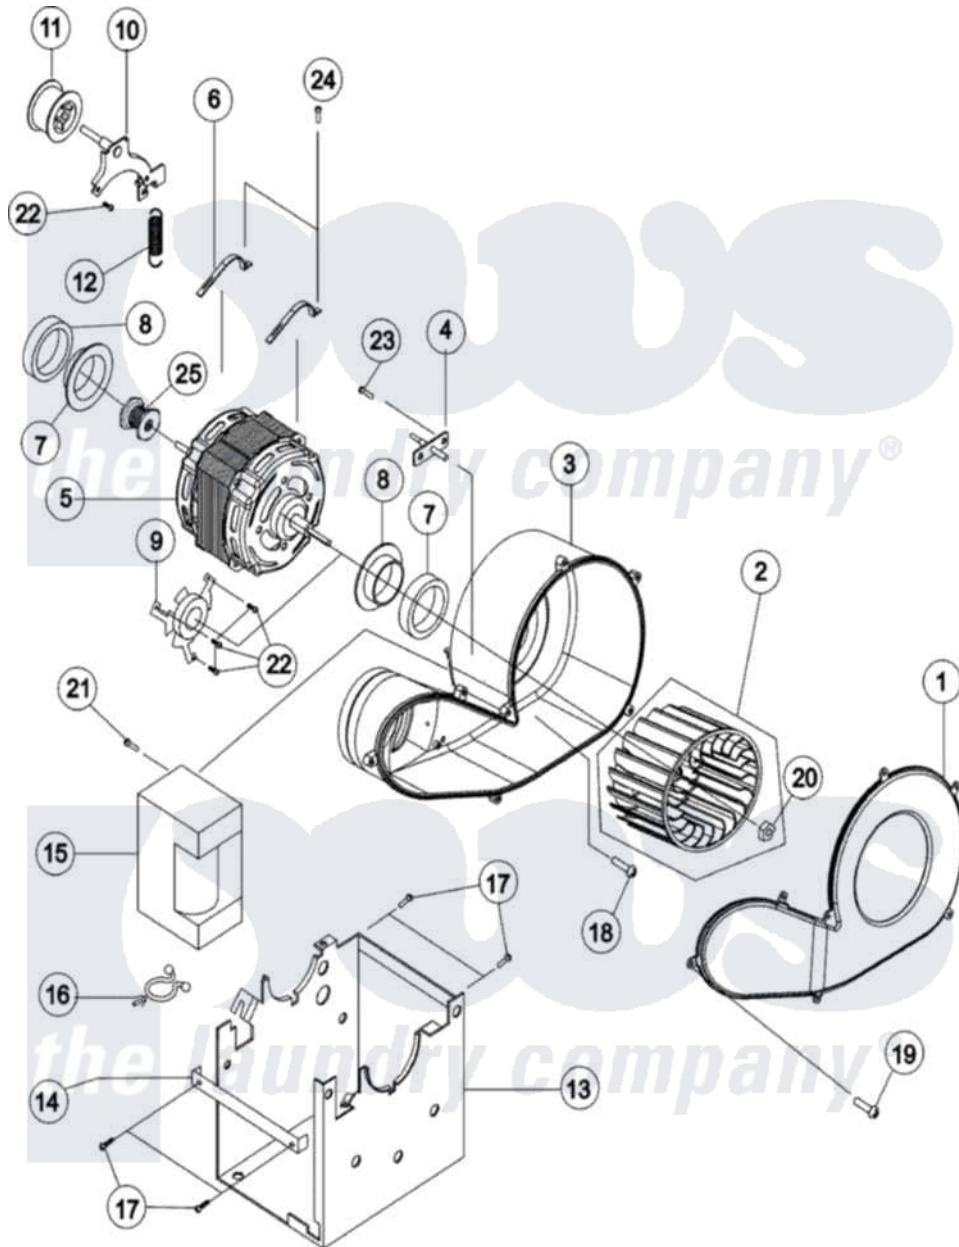

Maytag MDE2400AZW 01 - BLOWER

Maytag Residential Maytag MDE2400AZW Dryer Parts Parts Diagram 01 - BLOWER
 Click on the part number to view part

Item	Original Part Number	Replaced By	Status	Part Description
1	35001052			Cover-Duct Fan
2	35001054			Fan-Blower Wheel Assembly-Dryer
3	35001055			Duct-Fan
4	35001056			Assembly-Thermistor
5	35001057			Motor Blower - Dryer
6	35001058			Fixer-Motor
7	35001059			Cushion-Motor
8	35001060			Bushing-Motor
9	35001061			Support-Motor
10	35001062			Bracket-Idler
"	35001222	35001256		Idler Asse
11	35001063	35001256		Idler Asse
"	35001221	35001086		Pulley Assembly
12	35001223			Spring-Tension
"	35001046			Spring-Tension
13	35001064			Bracket-Motor

14	35001065		Support-Bracket Motor
15	35001066	12002778	Condensor
16	35001004	M0585401	Tie, Wire
17	6002-000239	Not Available	Screw-Tapping (10)
18	6002-000239	Not Available	Screw-Tapping (10)
19	34001184	489355	Screw, 8 X 1/2
20	34001188		Nut-Hex
21	34001184	489355	Screw, 8 X 1/2
22	34001041	52001115	Screw
23	34001184	489355	Screw, 8 X 1/2
24	6002-000239	Not Available	Screw-Tapping (10)
25	35001203		Holder-Belt