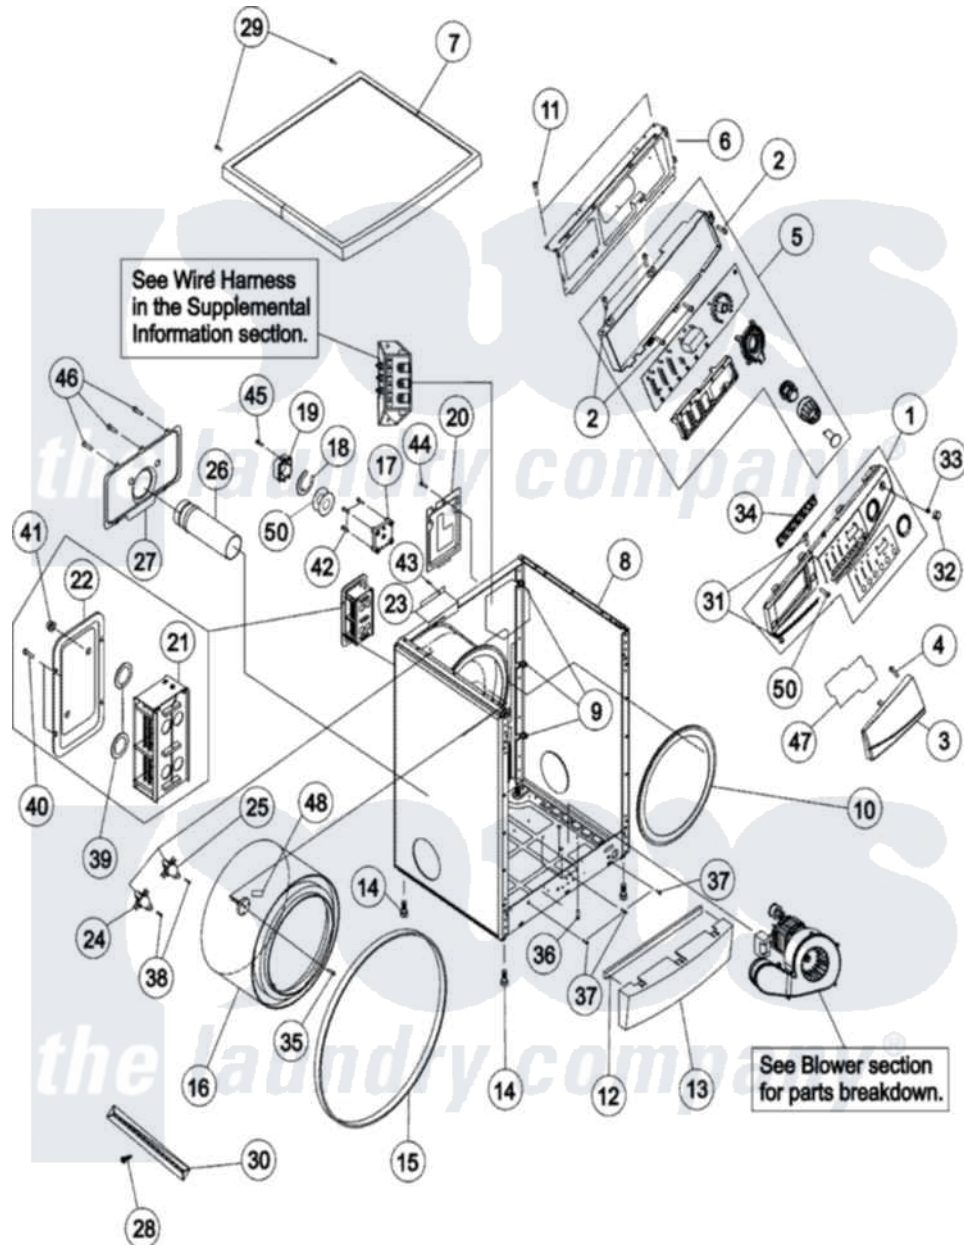

Maytag MDE2400AZW 02 - CABINET

Maytag Residential Maytag MDE2400AZW Dryer Parts Parts Diagram 02 - CABINET
 Click on the part number to view part

Item	Original Part Number	Replaced By	Status	Part Description
1	35001008			Assembly-Panel Control
2	6002-000213		Not Available	Screw-Tapping (5)
3	35001013			Panel-Drawer
4	34001184	489355		Screw, 8 X 1/2
5	34001460	35001270		Assembly, Pcb
"	12002617	35001270		Assembly, Pcb
"	35001270			Assembly, Pcb
6	35001002	35001173		Frame-Plate
7	35001017			Assembly-Cover Top Lu
8	35001003			Assembly-Paint Frame / Cabinet Lu
9	35001004	M0585401		Tie, Wire
10	35001005			Assembly-Gasket Pad
11	34001053			Screw-Special
12	35001036			Sponge-Plate
13	35001007			Cover-Front
14	34001062			Leg

15	35001010		Belt
16	35001009		Assembly-Drum
17	35001012		Bushing-Shaft
18	35001014	Not Available	RING-E
19	35001015		Cover-Bushing
20	34001069		Cover-Power Cord
21	34001073		Heater
22	35001019		Cover-Heater
23	35001020		Bracket-Heater, Shield
24	35001021		Thermostat
25	35001022		Thermostat
26	35001023		Pipe Duct Outlet
27	35001024		Cover-Back
28	34001217		Screw-Tapping
29	34001185		Screw-Tapping
30	34001216		Drum Lifter - Baffle
31	6002-000213	Not Available	Screw-Tapping (5)
32	35001053		Button-Push
33	35001068		Spring Etc-Button
34	35001069		Button-Push
35	34001183		Screw-Machine
36	DE60-20014A	Not Available	BOLT-FLANGE
37	34001184	489355	Screw, 8 X 1/2
38	34001080		Screw-Tapping
39	34001074		Washer-Plain
40	34001184	489355	Screw, 8 X 1/2
41	34001076		Nut-Flange
42	34001184	489355	Screw, 8 X 1/2
43	6002-000239	Not Available	Screw-Tapping (10)
44	34001184	489355	Screw, 8 X 1/2
45	34001184	489355	Screw, 8 X 1/2
46	6002-000239	Not Available	Screw-Tapping (10)
47	35001001	35001013	Panel-Drawer
48	35001075		Bracket Drum
49	6001-000033	Not Available	SCREW-MACHINE
50	35001177		Washer-Pulsator
51	34001213		Screw-Painted, Side Panel