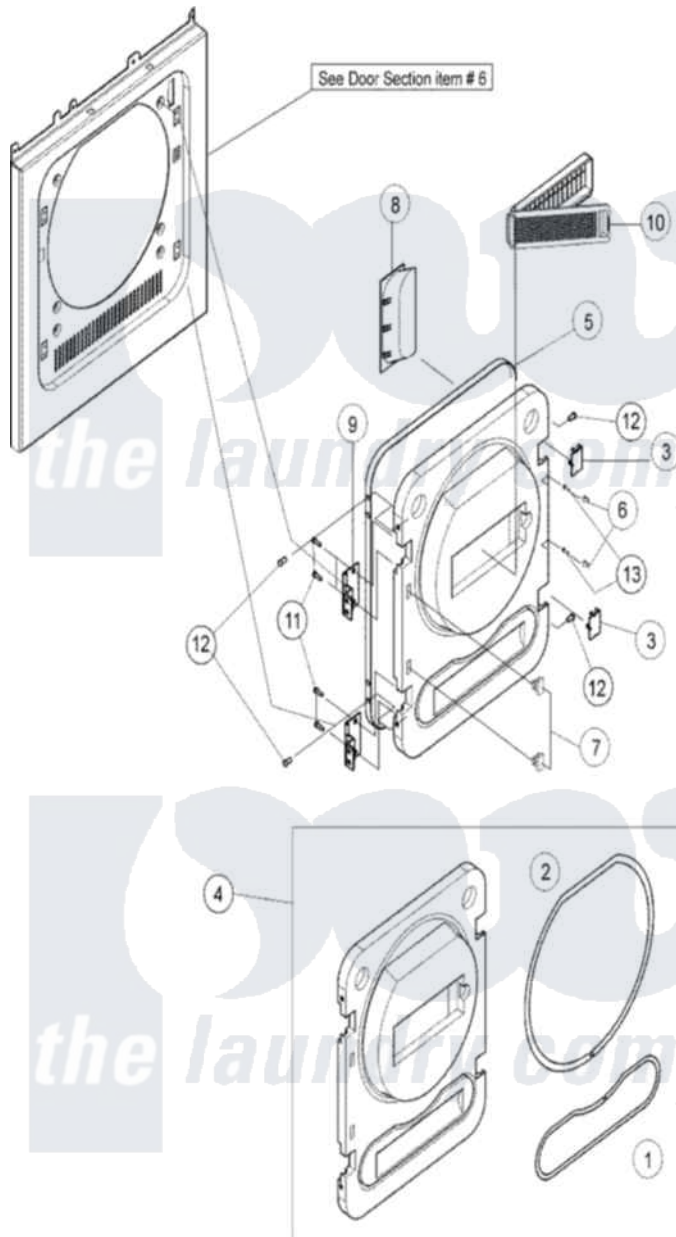

Maytag MDE2400AZW 03 - DOOR

Maytag Residential Maytag MDE2400AZW Dryer Parts Parts Diagram 03 - DOOR
 Click on the part number to view part

Item	Original Part Number	Replaced By	Status	Part Description
1	35001041			Seal-Door
2	35001042			Seal-Door
3	35001043			Cover-Hinge
4	35001072			Assembly-Cover Door
5	35001202			Door Front
6	35001051			Lever-Door
7	35001047			Cover-Screw
8	35001048			Handle-Door
9	35001049			Assembly-Hinge
10	35001050			Assembly-Filter
11	34001184	489355		Screw, 8 X 1/2
12	34001187			Screw-Tapping
13	6002-000525			Screw-Tapping