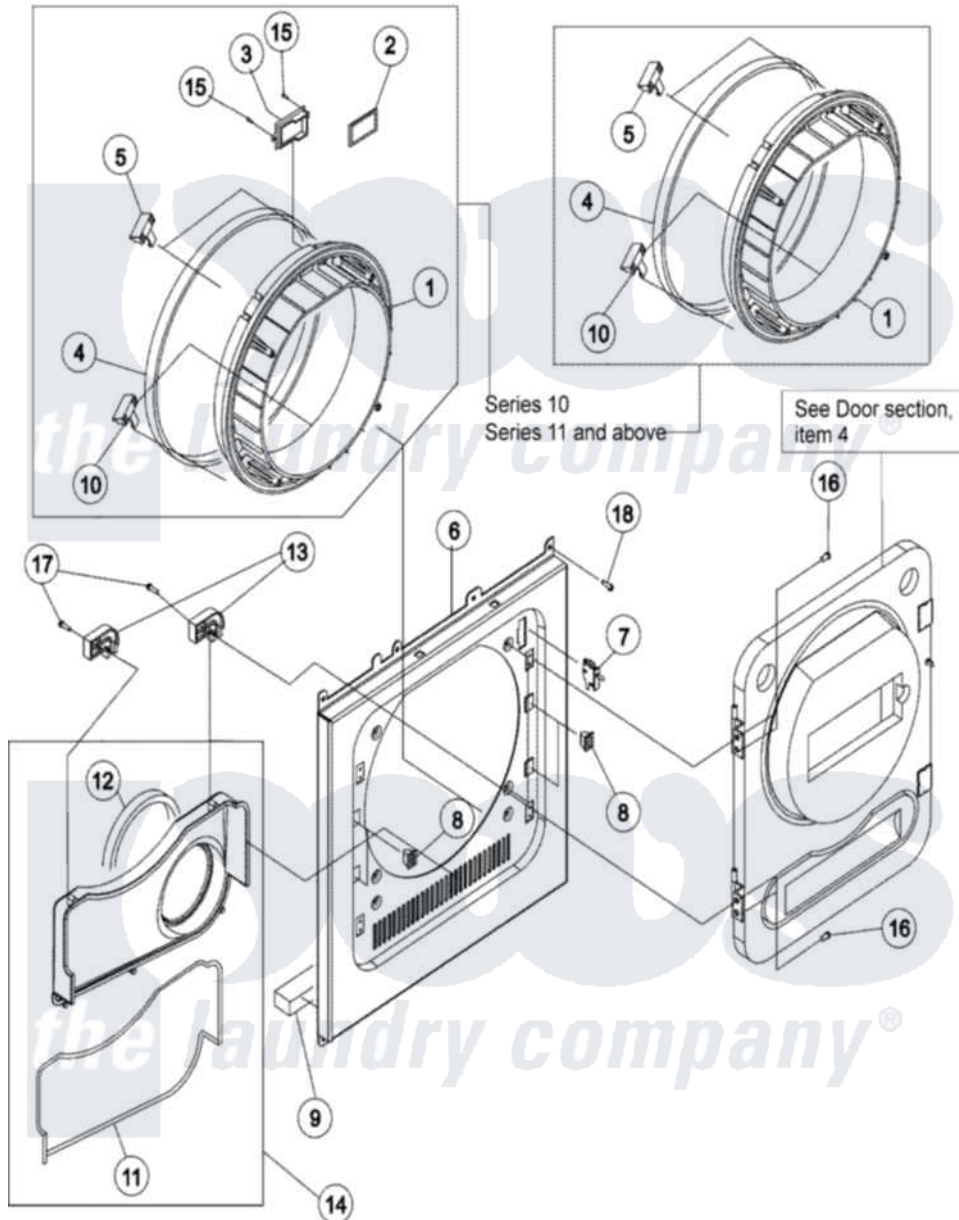

# Maytag MDE2400AZW 04 - FRONT PANEL - DRUM

Maytag Residential Maytag MDE2400AZW Dryer Parts Parts Diagram 04 - FRONT PANEL - DRUM  
 Click on the part number to view part

Item	Original Part Number	Replaced By	Status	Part Description
1	35001027	<a href="#">35001078</a>		Front Support Drum
"	<a href="#">35001078</a>			Front Support Drum
2	<a href="#">35001028</a>			Seal-Lamp
3	<a href="#">35001029</a>			Cover-Lamp
4	<a href="#">35001030</a>			Pad-Gasket
5	<a href="#">35001073</a>			Bushing-Support Drum
6	35001032	<a href="#">35001178</a>		Frame-Front
7	<a href="#">35001033</a>			Door-Switch
8	<a href="#">35001034</a>			Assembly-Guide Lever
9	<a href="#">35001006</a>			Sponge-Plate
10	35001031	<a href="#">35001073</a>		Bushing-Support Drum
11	<a href="#">35001038</a>			Sponge-Duct
12	<a href="#">35001039</a>			Sponge-Duct
13	<a href="#">35001040</a>			Fixer-Hinge
14	<a href="#">35001071</a>			Assembly-Duct Front
15	<a href="#">34001186</a>			Screw-Tapping

16 34001184

[489355](#)

Screw, 8 X 1/2

17 [34001186](#)

Screw-Tapping

18 34001184

[489355](#)

Screw, 8 X 1/2