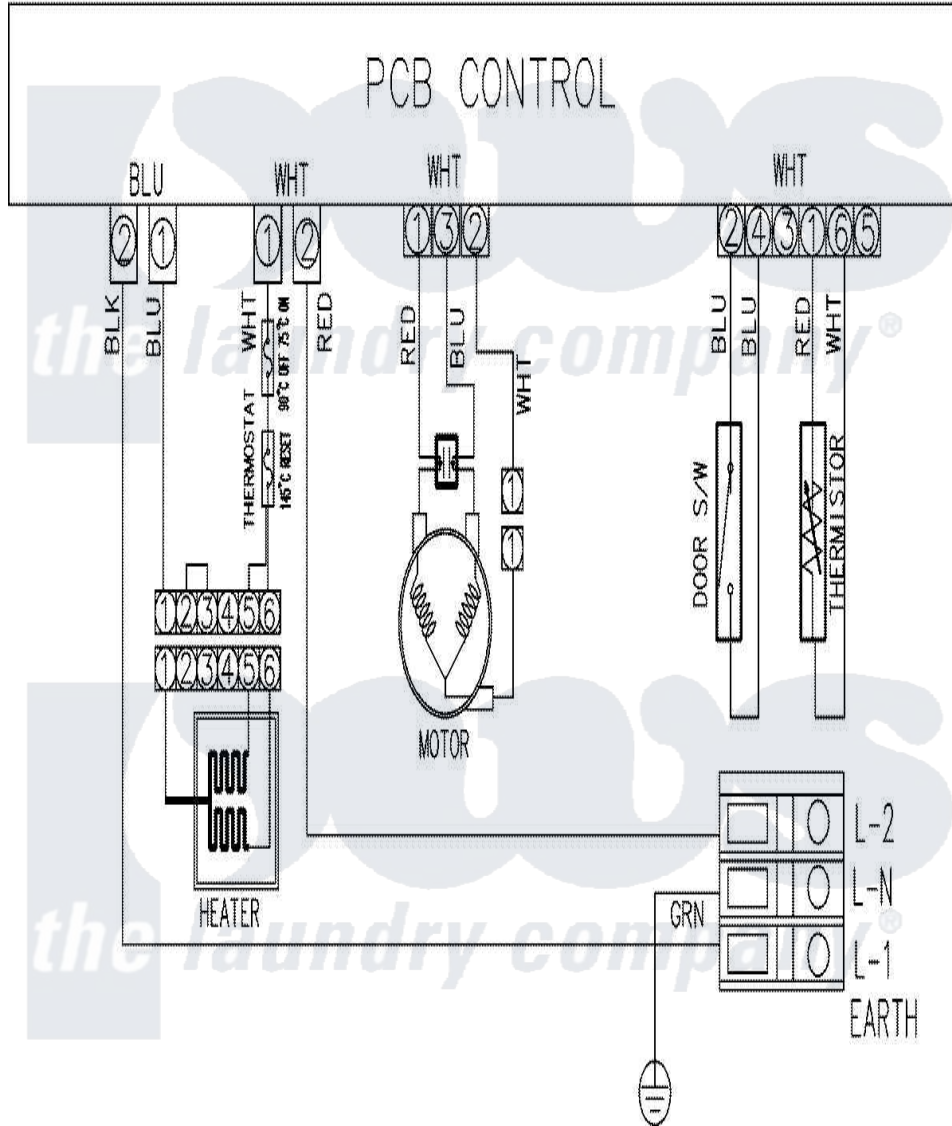

# SCHEMATIC DIAGRAM

Maytag Residential Maytag MDE2400AZW Dryer Parts Parts Diagram 06 - WIRING INFORMATION  
 Click on the part number to view part

Item	Original Part Number	Replaced By	Status	Part Description
1	15003572		Not Available	WIRING INFORMATION (DRYER)