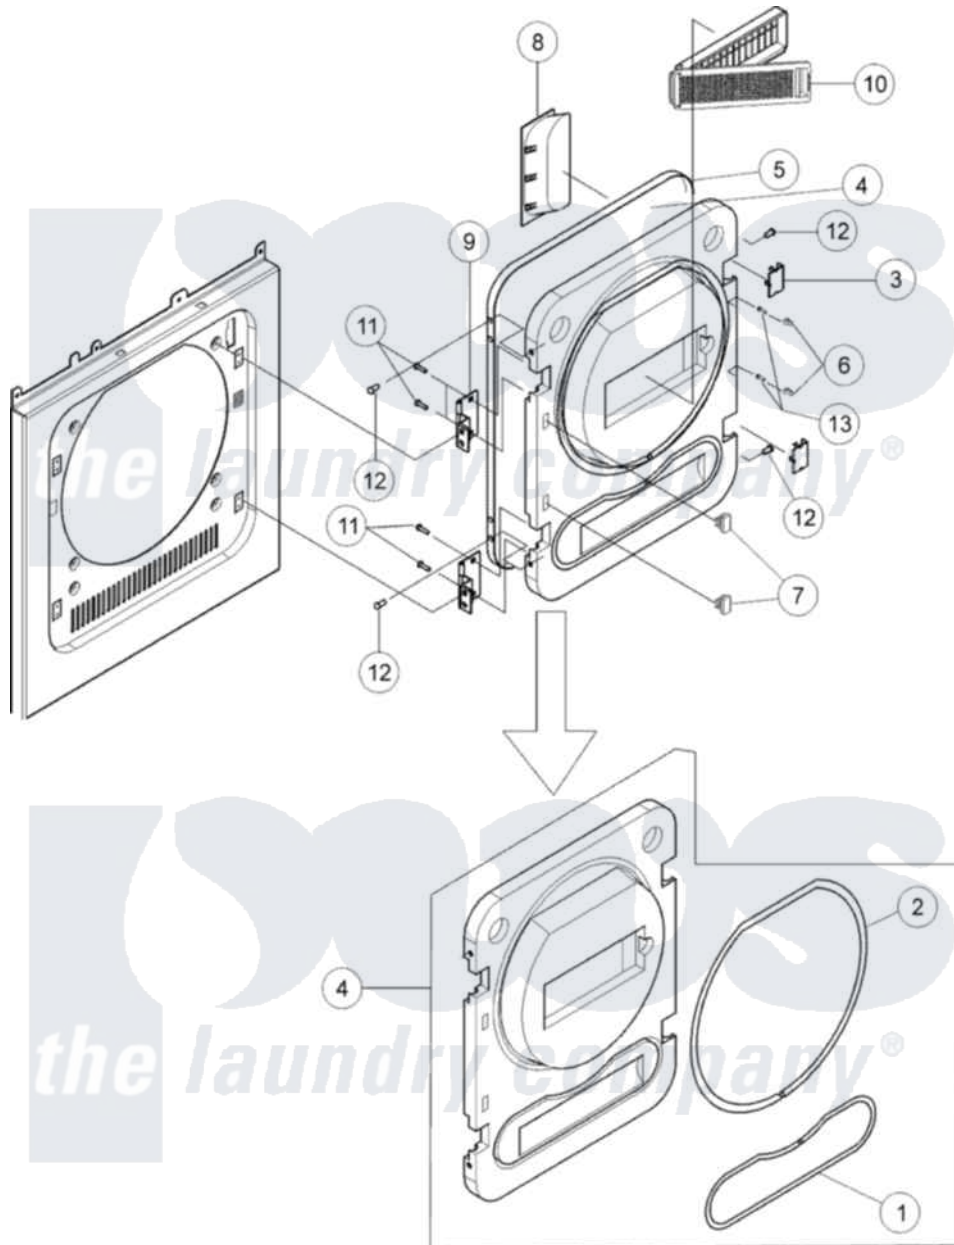

Maytag MDE2440AGW 03 - DOOR

Maytag Residential Maytag MDE2440AGW Dryer Parts Parts Diagram 03 - DOOR
 Click on the part number to view part

Item	Original Part Number	Replaced By	Status	Part Description
1	35001041			Seal-Door
2	35001042			Seal-Door
3	35001043			Cover-Hinge
4	35001179			Assembly-Cover Door
5	35001045			Door-Front
6	35001051			Lever-Door
7	35001047			Cover-Screw
8	35001048			Handle-Door
9	35001049			Assembly-Hinge
10	35001050			Assembly-Filter
11	34001184	489355		Screw, 8 X 1/2
12	34001187			Screw-Tapping
13	6002-000525			Screw-Tapping