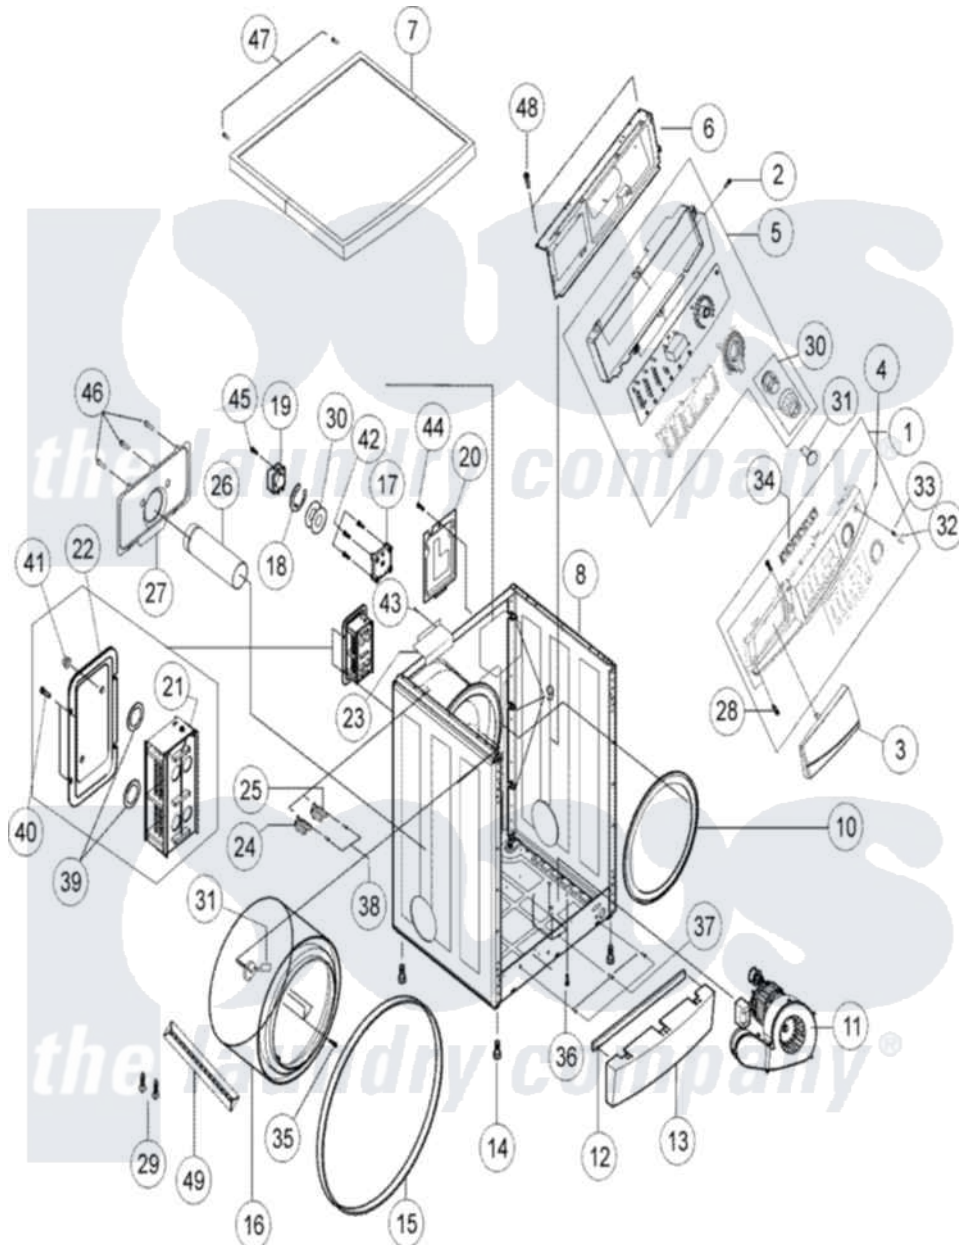

# Maytag MDE2440BGW 01 - CABINET - CONTROL PANEL

Maytag Residential Maytag MDE2440BGW Dryer Parts Parts Diagram 01 - CABINET - CONTROL PANEL  
 Click on the part number to view part

Item	Original Part Number	Replaced By	Status	Part Description
1	<a href="#">35001188</a>			Assembly-Panel Control
2	6002-000213		Not Available	Screw-Tapping (5)
3	<a href="#">35001013</a>			Panel-Drawer
4	<a href="#">34001213</a>			Screw-Painted, Side Panel
5	<a href="#">12002619</a>			Control Board Assembly
6	<a href="#">35001173</a>			Frame-Plate
7	<a href="#">35001017</a>			Assembly-Cover Top Lu
8	<a href="#">35001174</a>			Assembly-Frame
9	35001004	<a href="#">M0585401</a>		Tie, Wire
10	<a href="#">35001005</a>			Assembly-Gasket Pad
11	<a href="#">35001175</a>			Assembly-Motor Duct
12	<a href="#">35001006</a>			Sponge-Plate
13	<a href="#">35001007</a>			Cover-Front
14	<a href="#">34001062</a>			Leg
15	<a href="#">35001010</a>			Belt
16	<a href="#">35001009</a>			Assembly-Drum