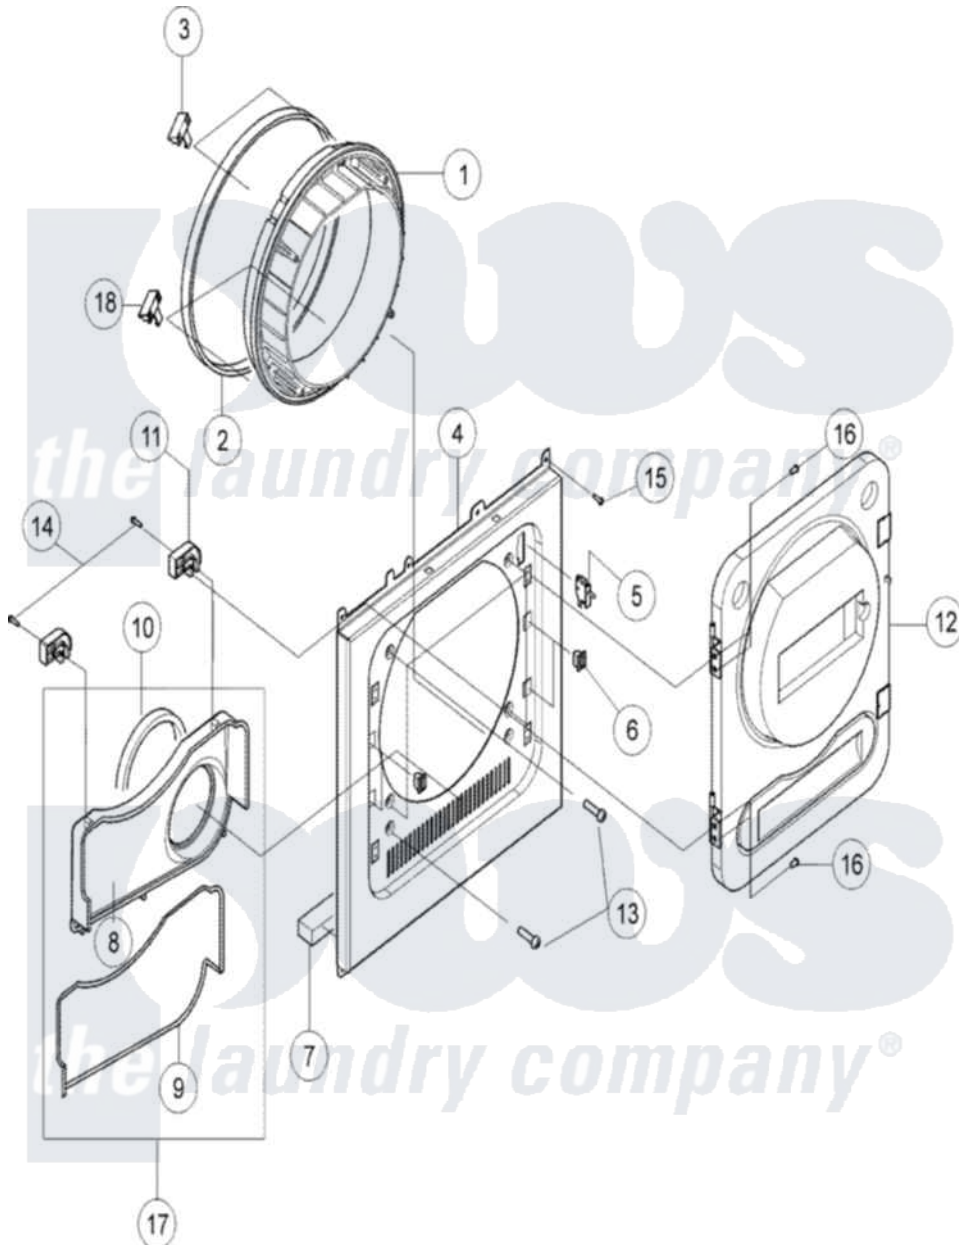

# Maytag MDE2440BGW 02 - CABINET FRONT - DUCT

Maytag Residential Maytag MDE2440BGW Dryer Parts Parts Diagram 02 - CABINET FRONT - DUCT  
 Click on the part number to view part

Item	Original Part Number	Replaced By	Status	Part Description
1	35001027	<a href="#">35001078</a>		Front Support Drum
2	<a href="#">35001030</a>			Pad-Gasket
3	<a href="#">35001073</a>			Bushing-Support Drum
4	<a href="#">35001178</a>			Frame-Front
5	<a href="#">35001033</a>			Door-Switch
6	<a href="#">35001034</a>			Assembly-Guide Lever
7	<a href="#">35001036</a>			Sponge-Plate
8	<a href="#">35001037</a>			Duct-Front
9	<a href="#">35001038</a>			Sponge-Duct
10	<a href="#">35001039</a>			Sponge-Duct
11	<a href="#">35001040</a>			Fixer-Hinge
12	<a href="#">35001070</a>			Assembly-Door
13	<a href="#">34001186</a>			Screw-Tapping
14	34001184	<a href="#">489355</a>		Screw, 8 X 1/2
15	34001184	<a href="#">489355</a>		Screw, 8 X 1/2
16	<a href="#">34001186</a>			Screw-Tapping