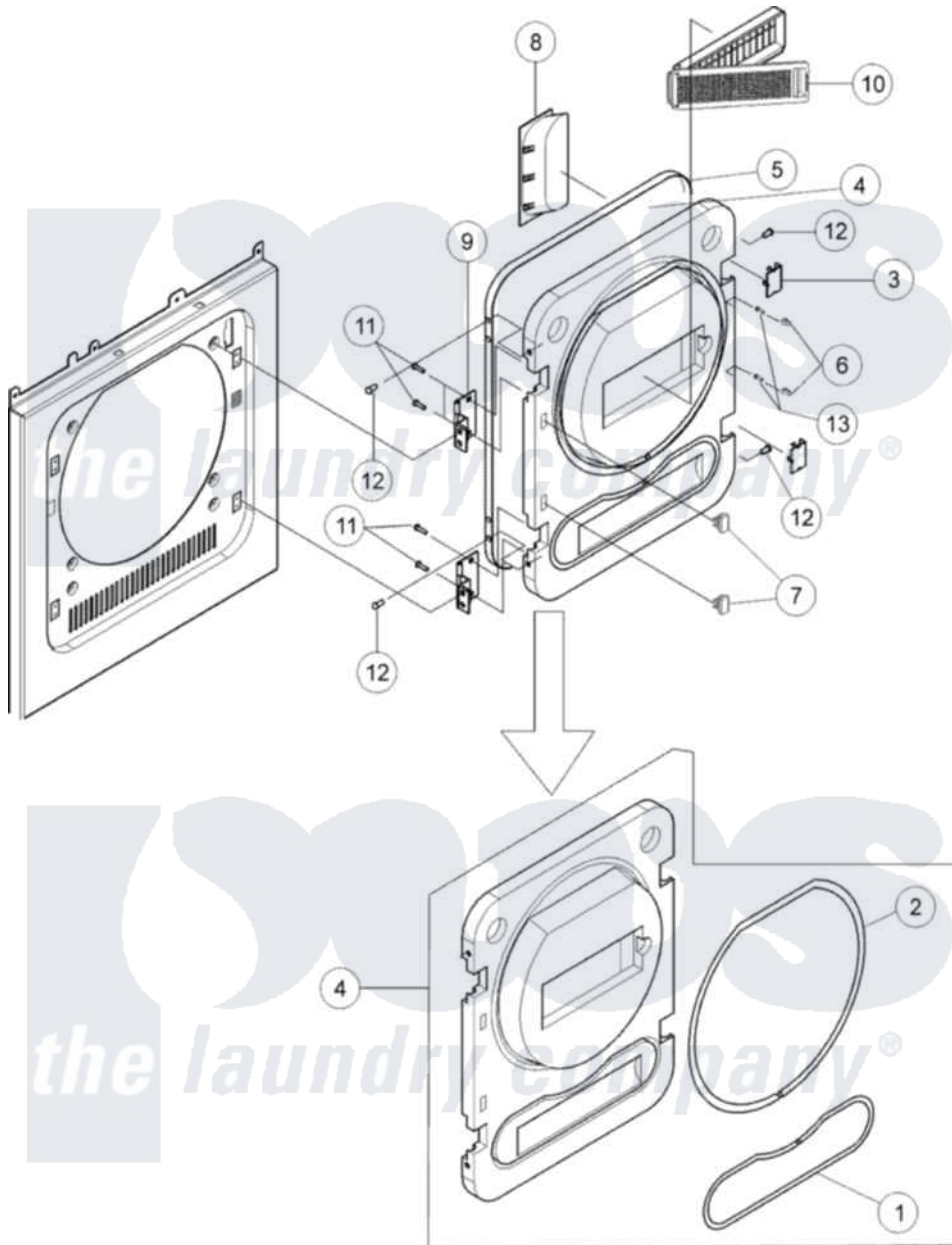

Maytag MDE2440BGW 03 - DOOR

Maytag Residential Maytag MDE2440BGW Dryer Parts Parts Diagram 03 - DOOR
 Click on the part number to view part

Item	Original Part Number	Replaced By	Status	Part Description
1	35001041			Seal-Door
2	35001042			Seal-Door
3	35001043			Cover-Hinge
4	35001179			Assembly-Cover Door
5	35001045			Door-Front
6	35001051			Lever-Door
7	35001047			Cover-Screw
8	35001048			Handle-Door
9	35001049			Assembly-Hinge
10	35001050			Assembly-Filter
11	34001184	489355		Screw, 8 X 1/2
12	34001187			Screw-Tapping
13	6002-000525			Screw-Tapping