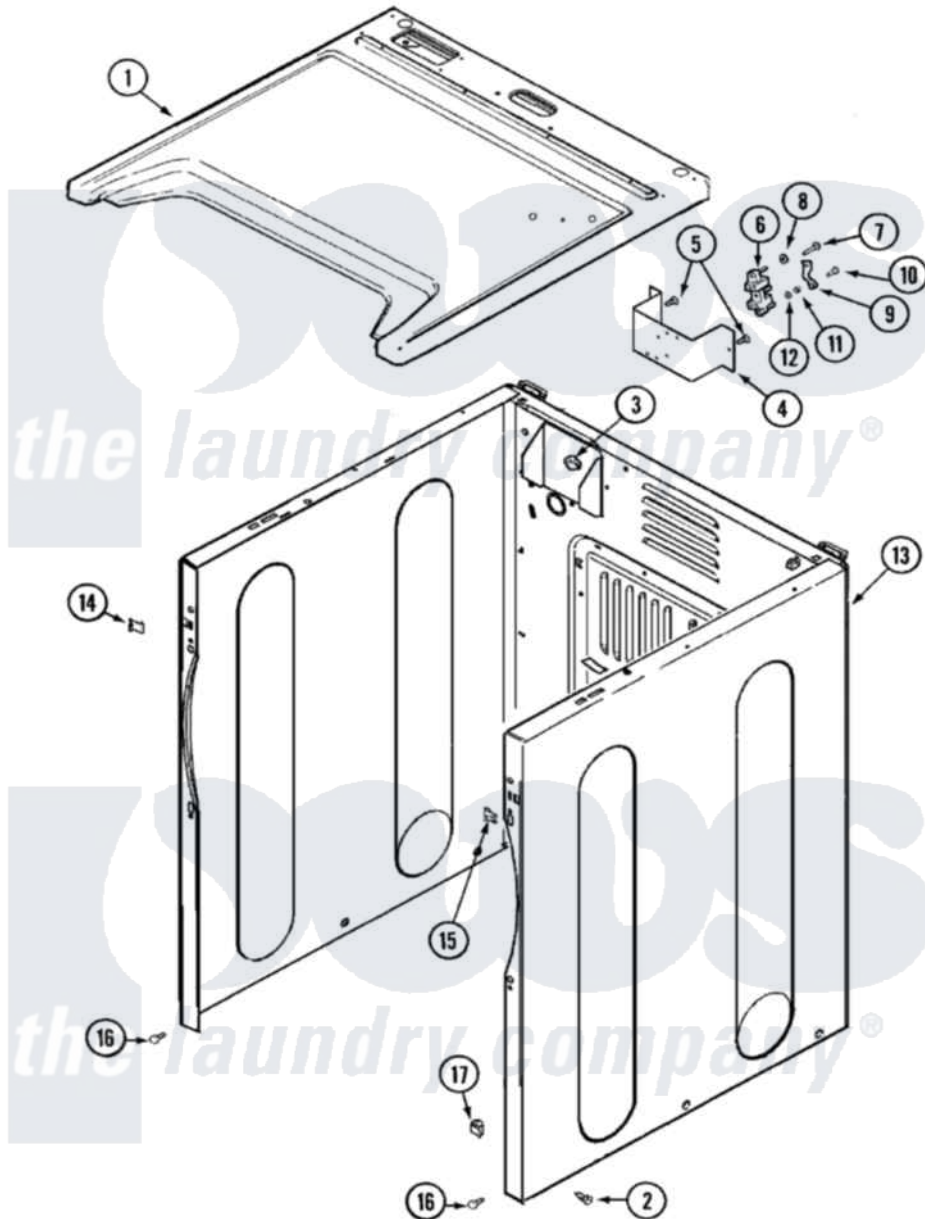

# Maytag MDE2500AYW 01 - CABINET

Maytag [Residential Maytag MDE2500AYW Dryer Parts](#) Parts Diagram 01 - CABINET  
 Click on the part number to view part

Item	Original Part Number	Replaced By	Status	Part Description
1	<a href="#">33001896</a>			Cover, Top
"	<a href="#">33002631</a>			Cover, Top
2	<a href="#">213007</a>			Xfor Cabinet See Cabinet, Back
"	22003409	<a href="#">213007</a>		Xfor Cabinet See Cabinet, Back
3	<a href="#">Y310376</a>			Clip, Door Switch Harness
4	33001826		Not Available	BRACKET, TERMINAL BLOCK---NA
5	<a href="#">22001995</a>			Screw Note: Screw, Tumbler Front And Shroud
6	<a href="#">33001244</a>			Block, Terminal
7	Y312209	<a href="#">W10001200</a>		Screw
8	<a href="#">Y311270</a>			Washer, Terminal Block
9	<a href="#">Y312184</a>			Strap, Grounding
10	<a href="#">33001245</a>			Screw---NA
11	311484	<a href="#">112432</a>		Nut
12	<a href="#">311093</a>			Washer, Terminal Connection

13	22003643		CABINET ASSY. (WHT AS PK)
"	<a href="#">33001897</a>		Cabinet
"	<a href="#">33002624</a>		Cabinet, Assembly
14	<a href="#">22002049</a>		Clip Note: Clip, Front Panel
15	213280	<a href="#">204439</a>	Screw And Fstner Assembly
16	<a href="#">22001995</a>		Screw Note: Screw, Tumbler Front And Shroud
17	<a href="#">Y310376</a>		Clip, Door Switch Harness