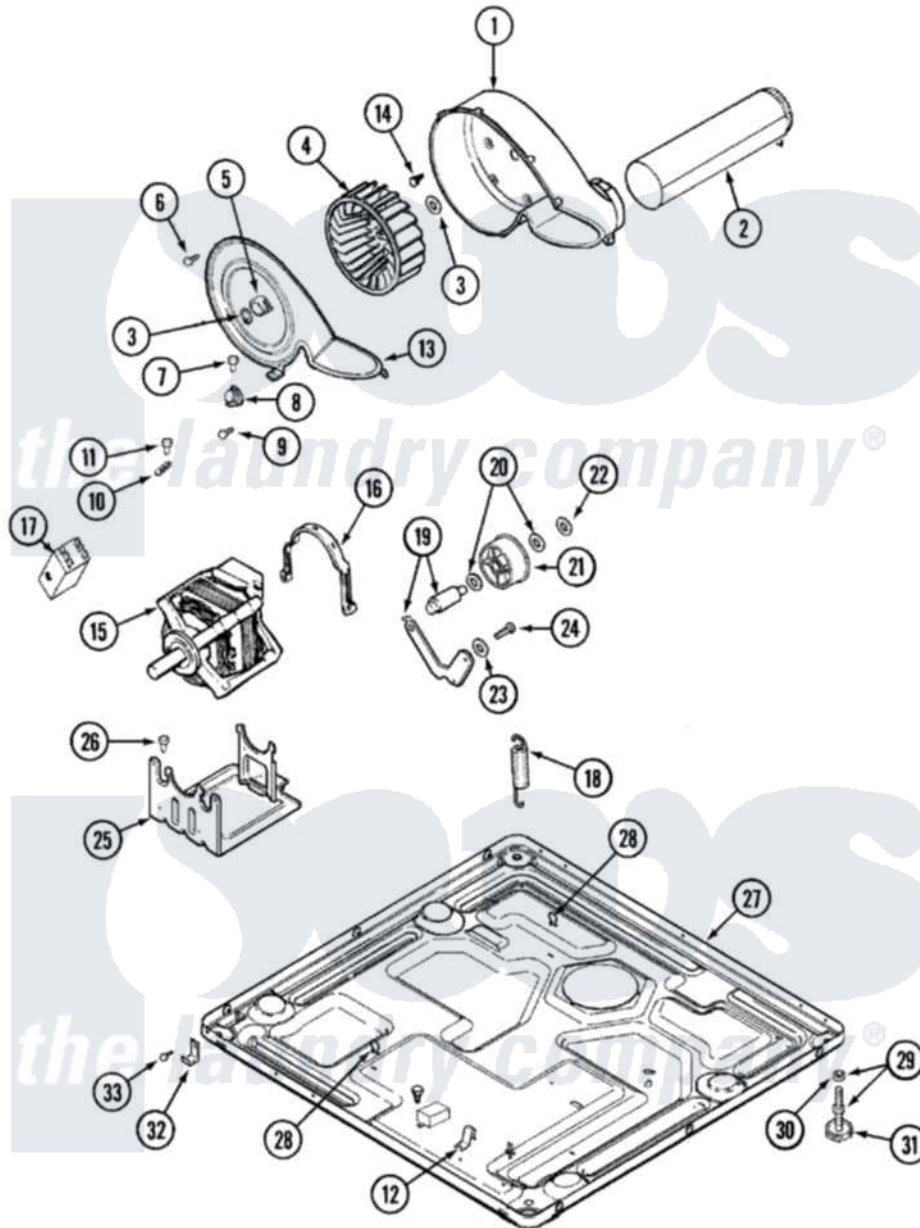

Maytag MDE2500AYW 06 - MOTOR DRIVE

Maytag [Residential Maytag MDE2500AYW Dryer Parts](#) Parts Diagram 06 - MOTOR DRIVE
 Click on the part number to view part

Item	Original Part Number	Replaced By	Status	Part Description
1	33001789			Housing, Blower
2	22001995			Screw Note: Screw, Tumbler Front And Shroud
"	33001800			Duct Assembly, Exhaust
3	410233	9703438		Ring-Retrn
4	33002797			Wheel, Blower
"	33001790			Wheel, Blower
5	312967			Clamp, Blower Housing
6	33001855	33002917		Screw, No.10-16
7	Y313561			Screw----NA
8	307249			Thermostat, Multi-Temp
9	216423	3370225		Screw
10	33001762			Fuse, Thermal
11	314848	W10116760		Screw
12	22002244			Clip, Grounding
13	33001873			Cover, Blower Housing----NA
14	314818	1163839		Screw

15	33002478		Motor
"	33002795		Motor, Drive 60Hz
16	Y015825		Clip, Motor To Motor Support
17	33001854	33002478	Motor
18	33002460	33002459	Assembly, Spring And Plug
"	33002461		Plug For Spring
"	33002157		Grommet
19	33001840	6-3705180	Idler Arm
20	Y312527		Washer, Idler Shaft
21	33001783	6-3700340	Bearing- I
22	312958	354987	Ring, Retaining
23	315772		Sleeve, Idler Arm
24	Y014874		Screw, Idler Arm And Sleeve
25	33002466	33002817	Motor Support, Offset
"	Y313561		Screw----NA
26	Y313561		Screw----NA
27	33002622		Base,
"	33002465	Not Available	BASE, (LWR)----NA
"	33002465	Not Available	BASE, (LWR)----NA
28	410490		Spring, Retainer Wire Harness
29	Y305086		Adjustable Leg And Nut
30	Y052740	62739	Nut, Lock
31	Y314137		Foot, Rubber
32	22002239		Clip, Front Panel
33	Y310632	1163839	Screw