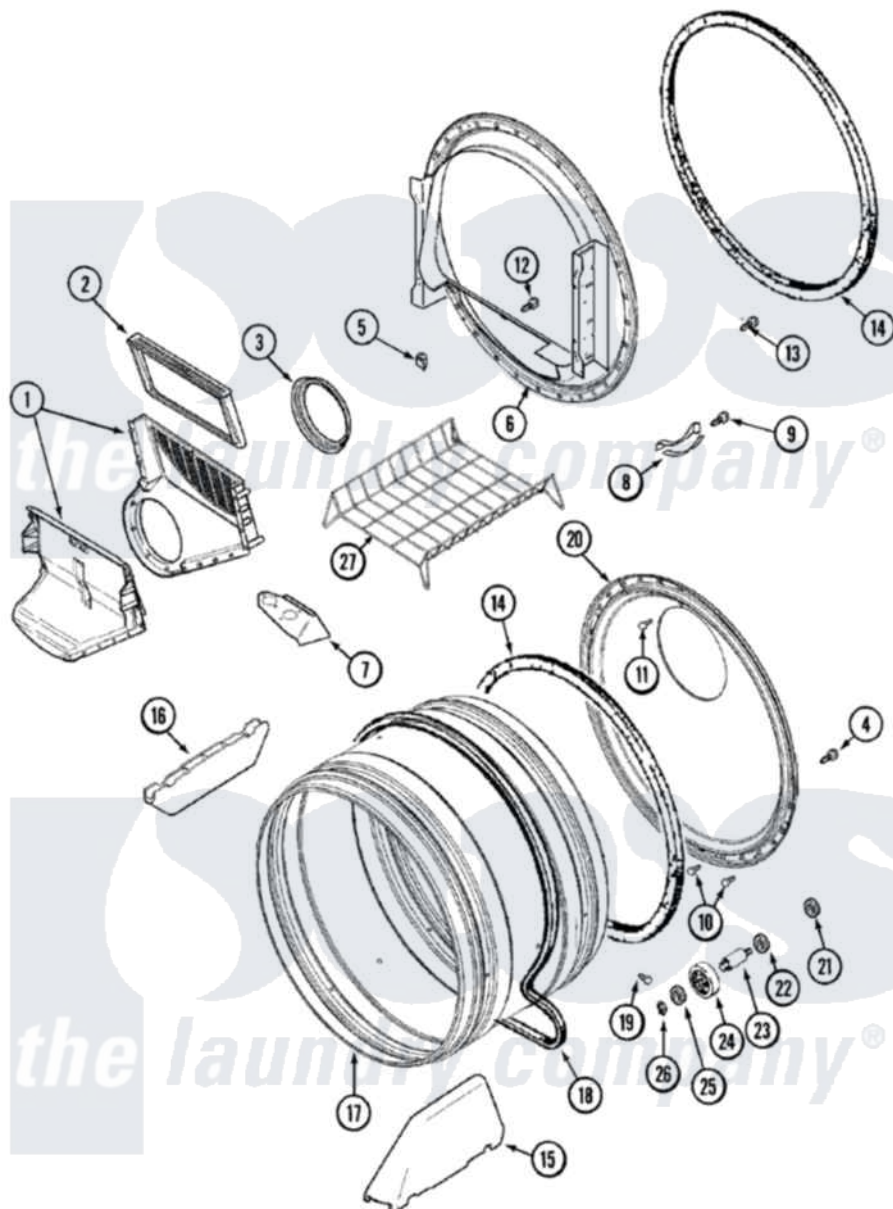

Maytag MDE2500AYW 07 - TUMBLER

Maytag Residential Maytag MDE2500AYW Dryer Parts Parts Diagram 07 - TUMBLER
 Click on the part number to view part

Item	Original Part Number	Replaced By	Status	Part Description
1	33001799			Outlet Duct Assembly Note: Outlet Duct Assembly
2	33001808			Filter, Lint
3	33001758	33002560		Seal, Blower
4	33002190			SCrew, C BraCe, BraCket, Cabinet
5	Y310376			Clip, Door Switch Harness
6	33001802			Front, Tumbler
7	33001837			Cover, Thermostat
8	306508			Tumbler Bearing Kit ----W
9	210720			Rivet, Bearing To Tumbler Frnt
10	216423	3370225		Screw
11	210932			Screw, No.8 X 9/16 Ctsk Note: Screw, Inlet Duct
12	312311	312311MAY		Screw
13	33001855	33002917		Screw, No.10-16
14	33001807			Seal, Tumbler

15	33001756	33002032	Baffle
16	33001755		Baffle
17	33001889		Tumbler
18	33001777	33002535	V-Belt
19	33001788	33002973	Screw, No.9-15 X 1.00 Hx WS
20	33001801		Back, Tumbler
21	33001443		Nut, Hex
22	Y313347	312535	Washer, Vault Mounting Brk.
23	Y312948	6-3129480	Shaft- Tumbler
24	Y303373	12001541	Drum Roller/Washer Assembly--W
25	312535		Washer, Vault Mounting Brk.
26	410233	9703438	Ring-Retrn
27	33001917	33001917A	Rack- Dryi