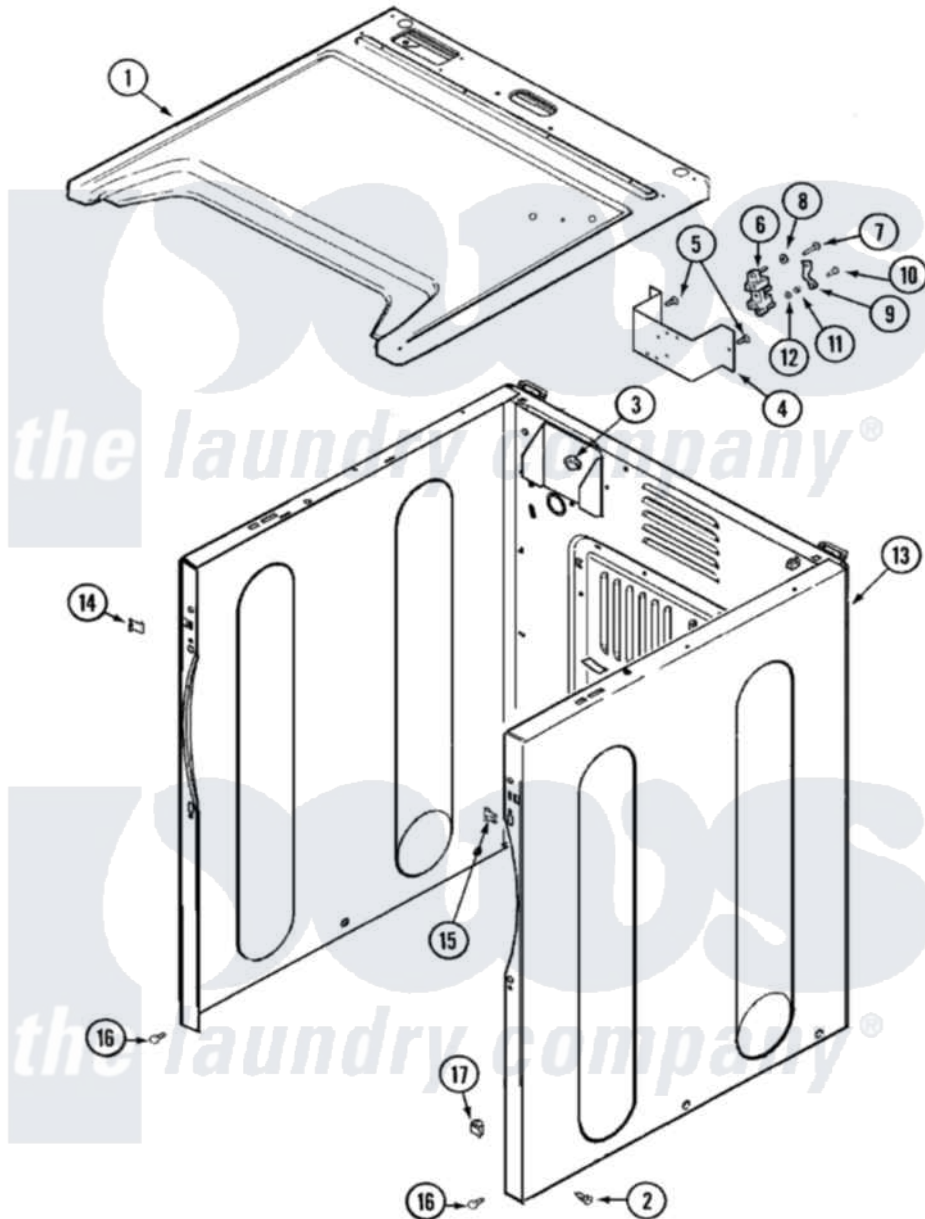

Maytag MDE2500AZW 01 - CABINET

Maytag [Residential Maytag MDE2500AZW Dryer Parts](#) Parts Diagram 01 - CABINET
 Click on the part number to view part

| Item | Original Part Number | Replaced By | Status | Part Description |
|------|--------------------------|---------------------------|---------------|---------------------------------------------|
| 1 | 33001896 | | | Cover, Top |
| " | 33002631 | | | Cover, Top |
| 2 | 213007 | | | Xfor Cabinet See Cabinet, Back |
| " | 22003409 | 213007 | | Xfor Cabinet See Cabinet, Back |
| 3 | Y310376 | | | Clip, Door Switch Harness |
| 4 | 33001826 | | Not Available | BRACKET, TERMINAL BLOCK---NA |
| 5 | 22001995 | | | Screw Note: Screw, Tumbler Front And Shroud |
| 6 | 33001244 | | | Block, Terminal |
| 7 | Y312209 | W10001200 | | Screw |
| 8 | Y311270 | | | Washer, Terminal Block |
| 9 | Y312184 | | | Strap, Grounding |
| 10 | 33001245 | | | Screw---NA |
| 11 | 311484 | 112432 | | Nut |
| 12 | 311093 | | | Washer, Terminal Connection |

| | | | |
|----|--------------------------|------------------------|---------------------------------------------|
| 13 | 22003643 | | CABINET ASSY. (WHT AS PK) |
| " | 33001897 | | Cabinet |
| " | 33002624 | | Cabinet, Assembly |
| 14 | 22002049 | | Clip Note: Clip, Front Panel |
| 15 | 213280 | 204439 | Screw And Fstner Assembly |
| 16 | 22001995 | | Screw Note: Screw, Tumbler Front And Shroud |
| 17 | Y310376 | | Clip, Door Switch Harness |