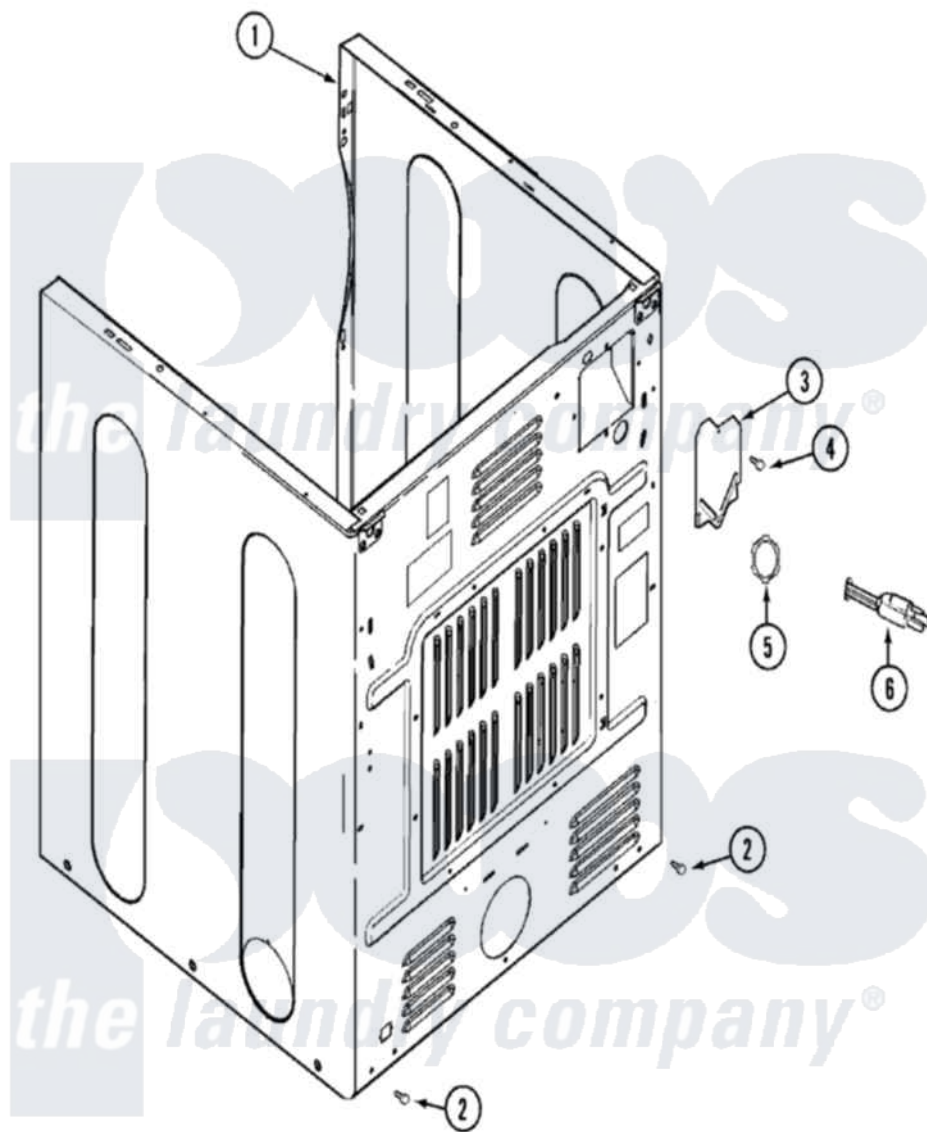

Maytag MDE2500AZW 02 - CABINET-REAR

Maytag Residential Maytag MDE2500AZW Dryer Parts Parts Diagram 02 - CABINET-REAR
 Click on the part number to view part

Item	Original Part Number	Replaced By	Status	Part Description
1	33002624			Cabinet, Assembly
"	33001897			Cabinet
"	22003643			CABINET ASSY. (WHT AS PK)
"	22003367	22004095		Hinge, Plastic
"	22001995			Screw Note: Screw, Tumbler Front And Shroud
2	22001995			Screw Note: Screw, Tumbler Front And Shroud
3	33001795			Cover, Terminal Block
4	22001995			Screw Note: Screw, Tumbler Front And Shroud
5	33001425			Locknut, Eared For Canadian
6	305168	33002916		Power Cord, Canadian 240V