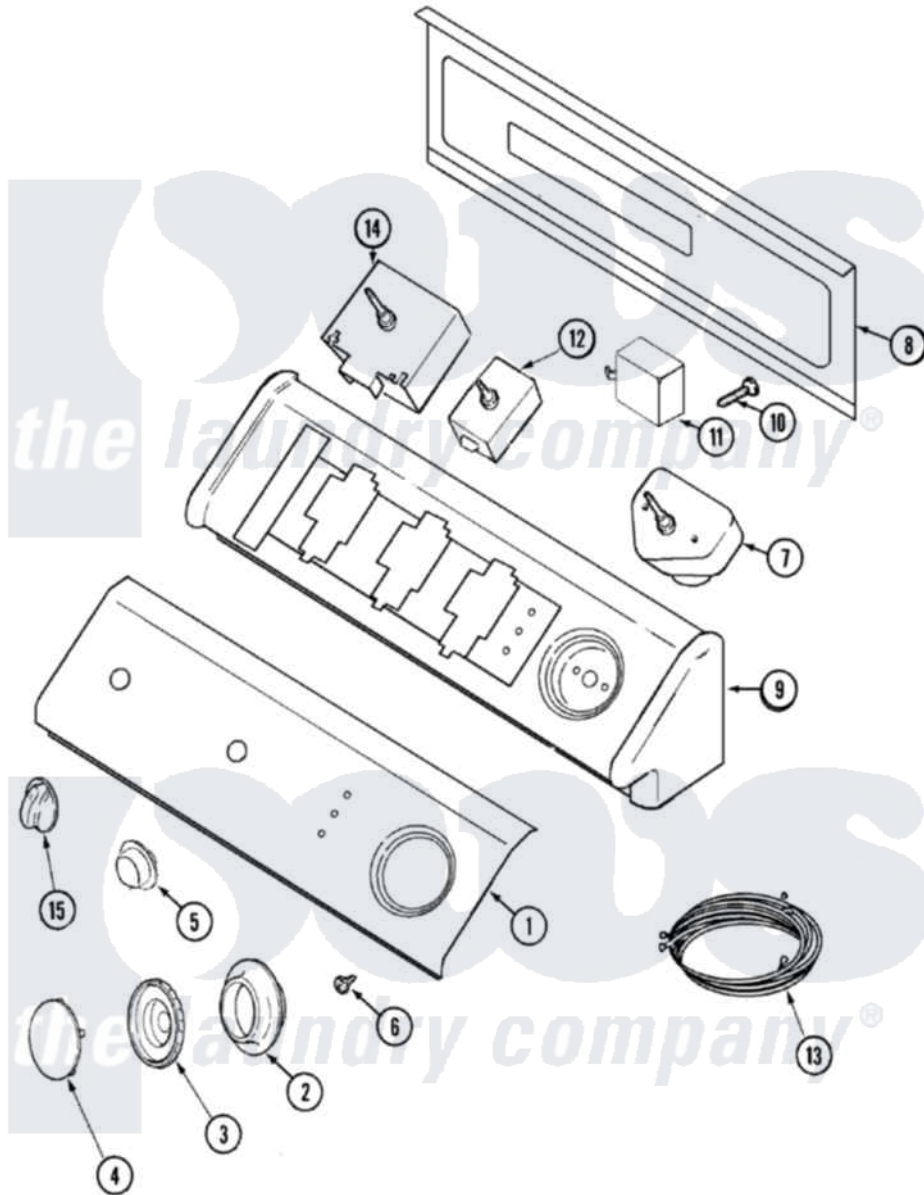

# Maytag MDE2500AZW 03 - CONTROL PANEL

Maytag [Residential Maytag MDE2500AZW Dryer Parts](#) Parts Diagram 03 - CONTROL PANEL  
 Click on the part number to view part

Item	Original Part Number	Replaced By	Status	Part Description
1	Y22002339	<a href="#">8534058</a>		Screw
"	33002563	<a href="#">22003950</a>		Facia, Control Panel
2	<a href="#">33001621</a>			Skirt, Timer Dial
3	<a href="#">22001659</a>			Timer Knob - Grey
4	<a href="#">22001664</a>			Timer Knob Insert/Cap
5	33001619	<a href="#">37001071</a>		Button, Push-To-Start
6	33001690	<a href="#">90767</a>		Screw, 8A X 3/8 HeX Washer Head Tapping
7	<a href="#">33001632</a>			Timer
8	33001806		Not Available	BACK, CONSOLE PANEL
"	216423	<a href="#">3370225</a>		Screw
9	22002285		Not Available	CONSOLE (WHT)
10	216423	<a href="#">3370225</a>		Screw
11	<a href="#">33001623</a>			Buzzer, Non-Adjustable
12	33001861	<a href="#">33001618</a>		Switch- PU
13	<a href="#">33001915</a>			Wire Harness, Main
14	<a href="#">33001640</a>			Switch, Temperature

15 [22001663](#)

Knob, Selector Switch

16 33002525

Not Available

MANUAL, USE & CARE (TRI)

" [33002531](#)

Manual, Use And Care