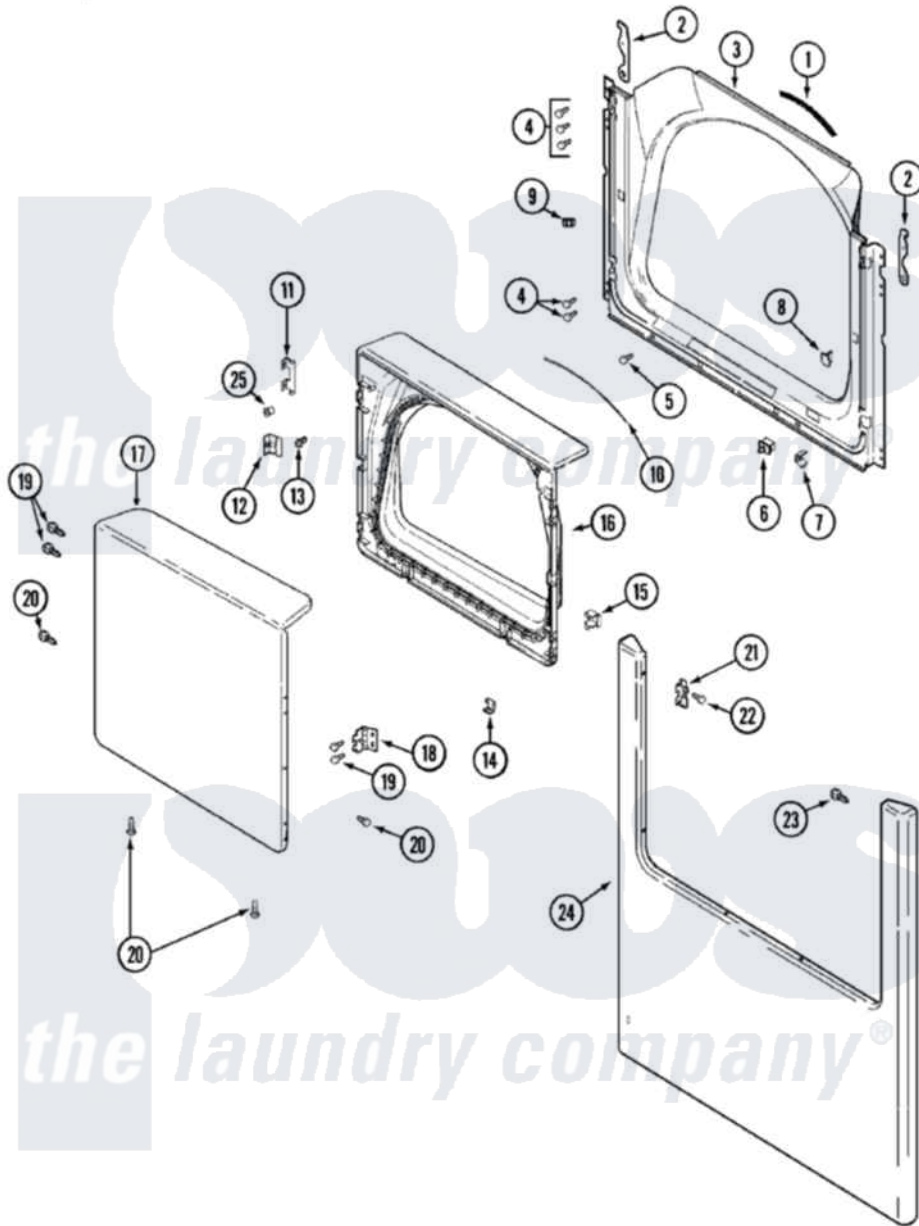

Maytag MDE2500AZW 04 - DOOR

Maytag [Residential Maytag MDE2500AZW Dryer Parts](#) Parts Diagram 04 - DOOR
 Click on the part number to view part

Item	Original Part Number	Replaced By	Status	Part Description
1	33001767			Seal, Shroud
2	22002247	33002597		Hook, Security
3	33001900			Shroud
4	22001995			Screw Note: Screw, Tumbler Front And Shroud
5	33001768			Screw, Shroud Note: Screw, Shroud And Outlet Duct
6	33001509	W10169313		Switch-Dor
7	33001760			Bracket, Hinge
8	33001174	LA-1003		Door Catch Kit
9	33001791	306436		Door Latch Kit--W
"	Y304578	LA-1003		Door Catch Kit
10	33002094			Seal, Door
11	22002038			Clip, Door
12	33001793			Bracket, Strike
13	33001761			Strike, Door
14	22002039			Clip, Door

15	33001763		Plug, Inner Door
16	33001899		Door, Inner
"	22002063		Screw No.8-18AB Wafer Head
"	22002039		Clip, Door
17	22001817		Sheet, Sound Damper
"	33001904		Door, Outer
18	33001759		Hinge, Door
19	22002062	98006631	Screw
20	22002063		Screw No.8-18AB Wafer Head
21	33001764		Cover, Hinge Hole
22	33001787		Screw, Hinge Note: Screw, Hinge Hole Cover
23	22002012		Screw, Hinge Note: Screw, Hinge Bracket
24	33001901		Panel, Front
25	33001771		Bushing, Inner Door