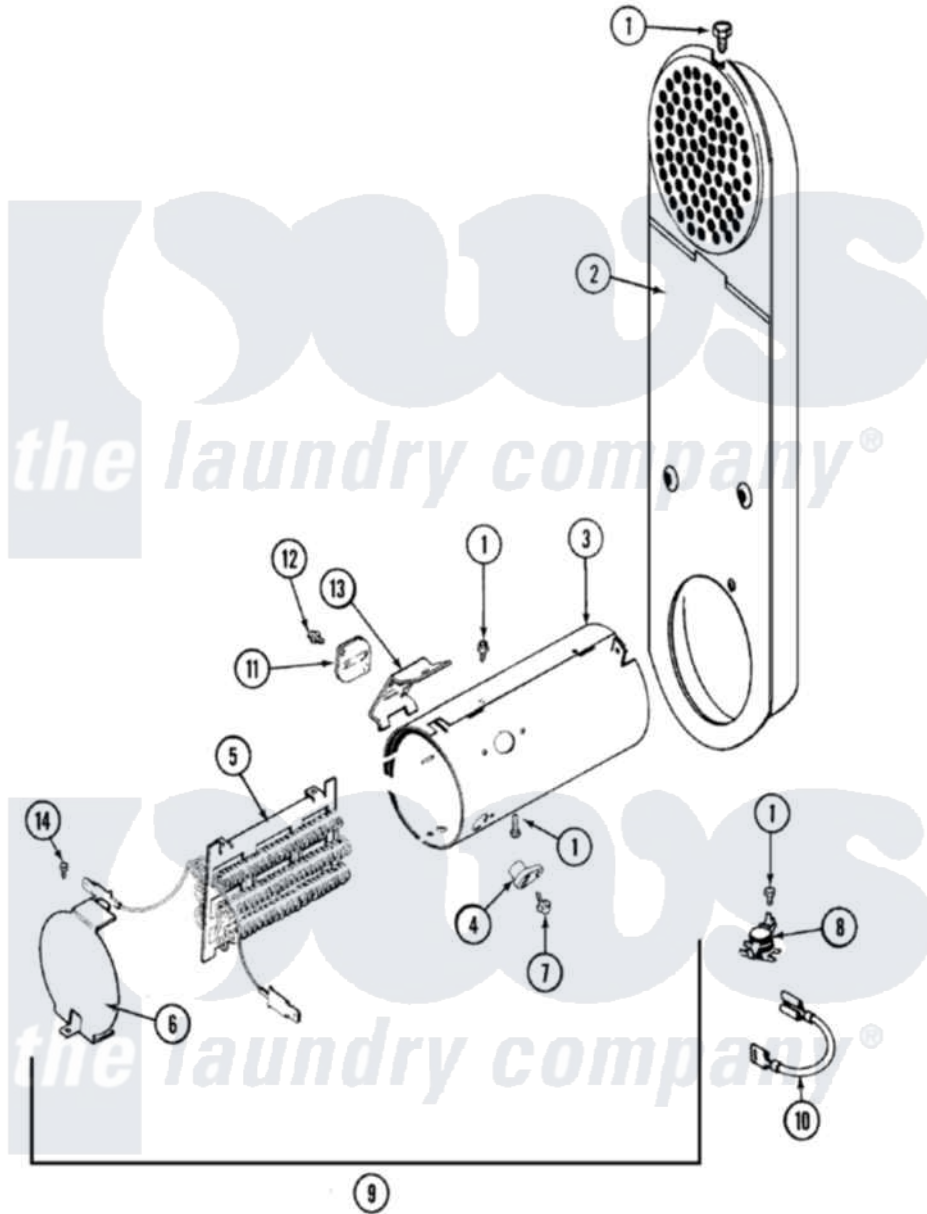

Maytag MDE2500AZW 05 - HEATER

Maytag [Residential Maytag MDE2500AZW Dryer Parts](#) Parts Diagram 05 - HEATER
 Click on the part number to view part

Item	Original Part Number	Replaced By	Status	Part Description
1	211294	90767		Screw, 8A X 3/8 HeX Washer Head Tapping
2	33001803	33003038		Assembly, Inlet Duct-Elec
3	314995			Enclosure, Heater
4	314998			Insulator, Terminal
5	307184	Y308612		Heater Sub-Assembly
6	314999			Shield, Radiant
7	314554		Not Available	SCREW
8	303396			Thermostat, Hi-Limit
9	307178			Heater Assembly
10	Y307173			Wire, Jumper
11	307473			Fuse, Thermal
12	33001860	W10116760		Screw
13	315346			Bracket, Thermal Fuse
14	Y308590	W10116795		Heater
"	216423	3370225		Screw