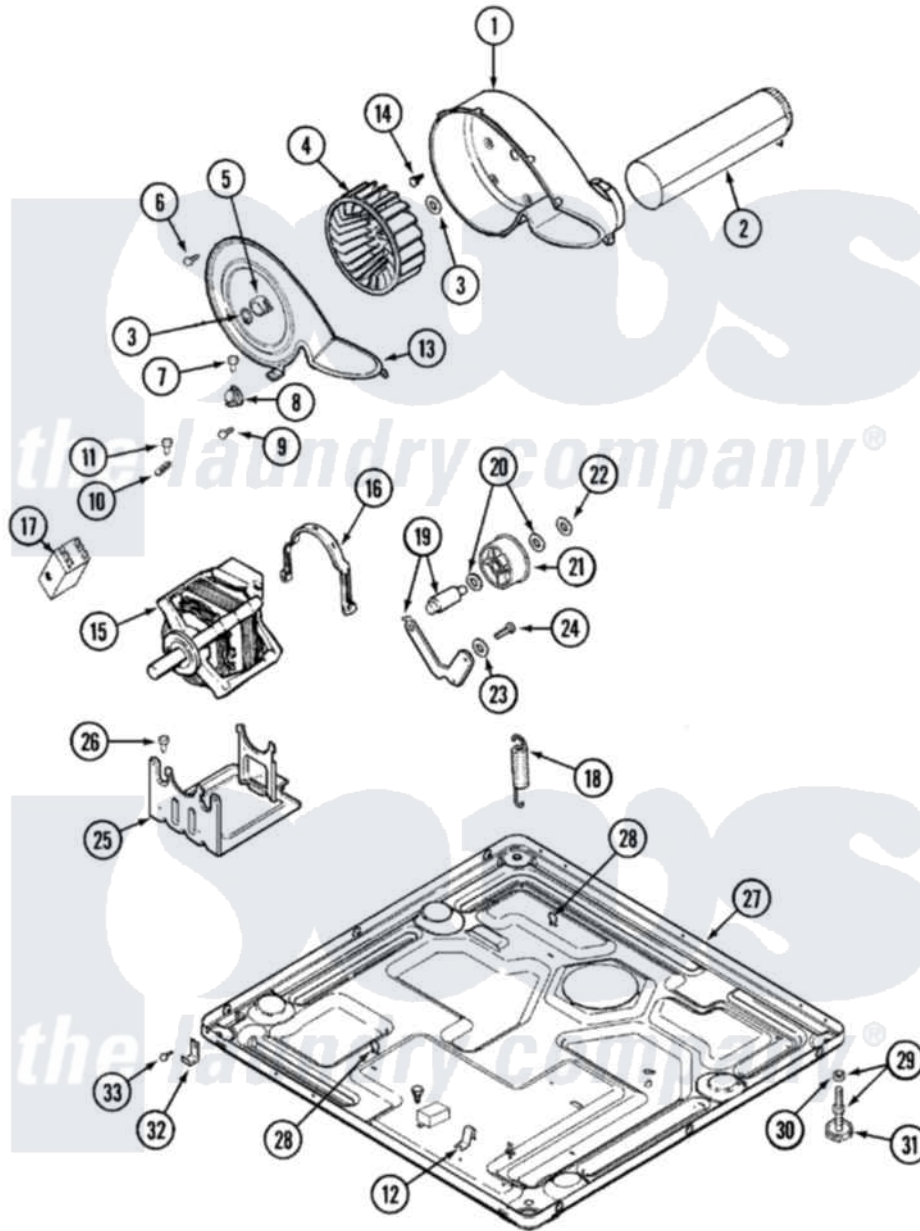

# Maytag MDE2500AZW 06 - MOTOR DRIVE

Maytag [Residential Maytag MDE2500AZW Dryer Parts](#) Parts Diagram 06 - MOTOR DRIVE  
 Click on the part number to view part

Item	Original Part Number	Replaced By	Status	Part Description
1	<a href="#">33001789</a>			Housing, Blower
2	<a href="#">22001995</a>			Screw Note: Screw, Tumbler Front And Shroud
"	<a href="#">33001800</a>			Duct Assembly, Exhaust
3	410233	<a href="#">9703438</a>		Ring-Retrn
4	<a href="#">33002797</a>			Wheel, Blower
"	<a href="#">33001790</a>			Wheel, Blower
5	<a href="#">312967</a>			Clamp, Blower Housing
6	33001855	<a href="#">33002917</a>		Screw, No.10-16
7	<a href="#">Y313561</a>			Screw----NA
8	<a href="#">307249</a>			Thermostat, Multi-Temp
9	216423	<a href="#">3370225</a>		Screw
10	<a href="#">33001762</a>			Fuse, Thermal
11	314848	<a href="#">W10116760</a>		Screw
12	<a href="#">22002244</a>			Clip, Grounding
13	<a href="#">33001873</a>			Cover, Blower Housing----NA
14	314818	<a href="#">1163839</a>		Screw