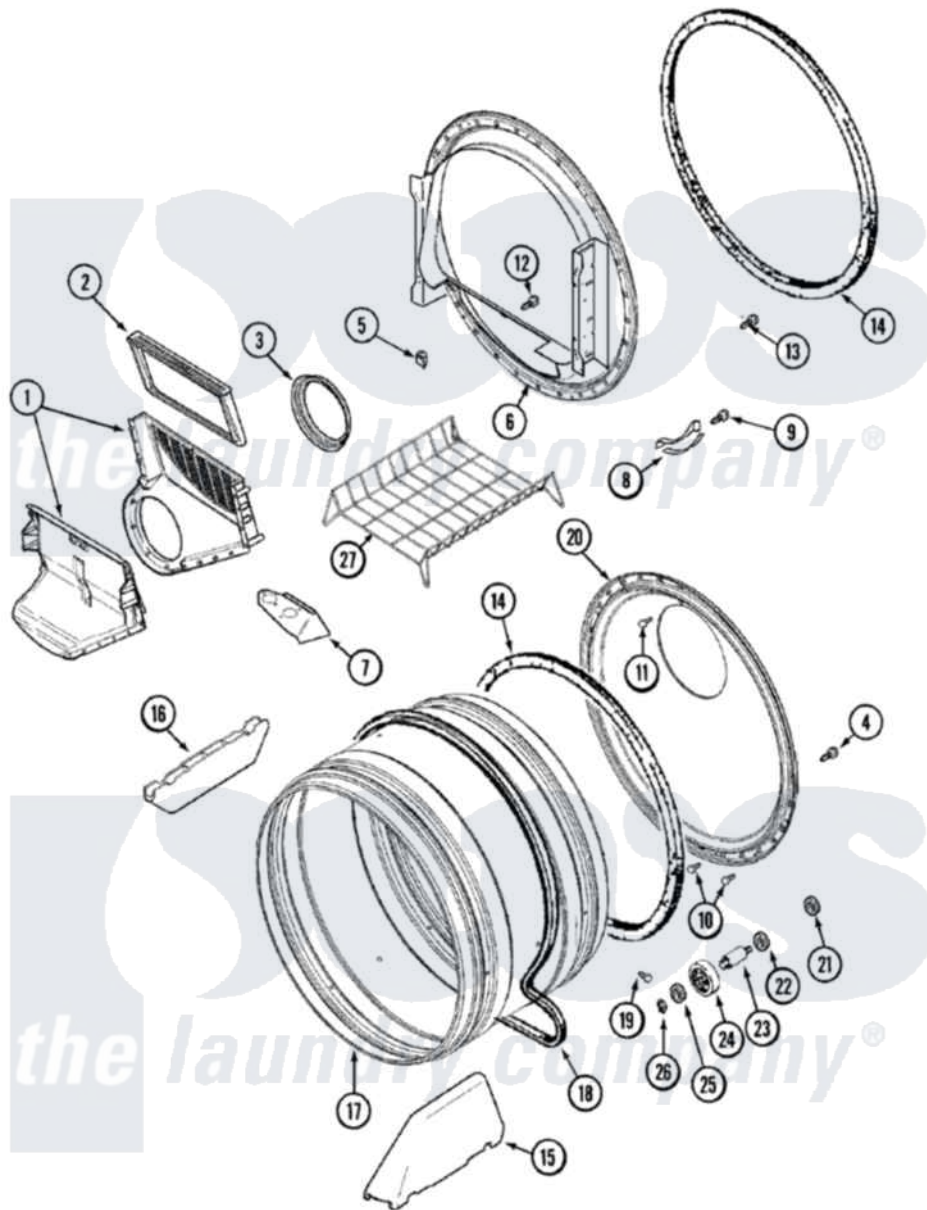

Maytag MDE2500AZW 07 - TUMBLER

Maytag Residential Maytag MDE2500AZW Dryer Parts Parts Diagram 07 - TUMBLER
 Click on the part number to view part

Item	Original Part Number	Replaced By	Status	Part Description
1	33001799			Outlet Duct Assembly Note: Outlet Duct Assembly
2	33001808			Filter, Lint
3	33001758	33002560		Seal, Blower
4	33002190			SCrew, C BraCe, BraCket, Cabinet
5	Y310376			Clip, Door Switch Harness
6	33001802			Front, Tumbler
7	33001837			Cover, Thermostat
8	306508			Tumbler Bearing Kit ----W
9	210720			Rivet, Bearing To Tumbler Frnt
10	216423	3370225		Screw
11	210932			Screw, No.8 X 9/16 Ctsk Note: Screw, Inlet Duct
12	312311	312311MAY		Screw
13	33001855	33002917		Screw, No.10-16
14	33001807			Seal, Tumbler

15	33001756	33002032	Baffle
16	33001755		Baffle
17	33001889		Tumbler
18	33001777	33002535	V-Belt
19	33001788	33002973	Screw, No.9-15 X 1.00 Hx WS
20	33001801		Back, Tumbler
21	33001443		Nut, Hex
22	Y313347	312535	Washer, Vault Mounting Brk.
23	Y312948	6-3129480	Shaft- Tumbler
24	Y303373	12001541	Drum Roller/Washer Assembly--W
25	312535		Washer, Vault Mounting Brk.
26	410233	9703438	Ring-Retrn
27	33001917	33001917A	Rack- Dryi