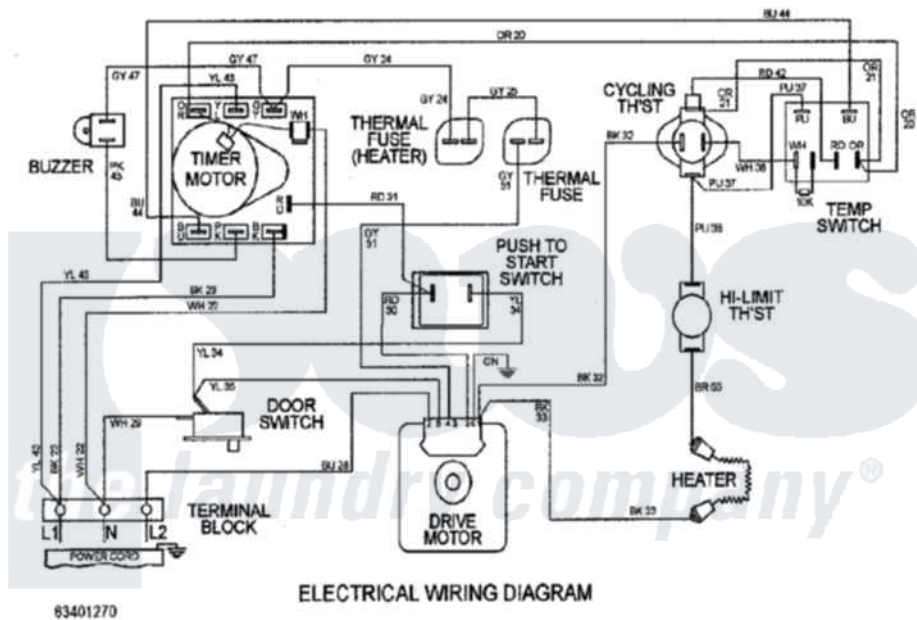

Maytag MDE2500AZW 08 - WIRING INFORMATION

Maytag Residential Maytag MDE2500AZW Dryer Parts Parts Diagram 08 - WIRING INFORMATION
 Click on the part number to view part

Item	Original Part Number	Replaced By	Status	Part Description
NI	15002734		Not Available	WIRING INFORMATION