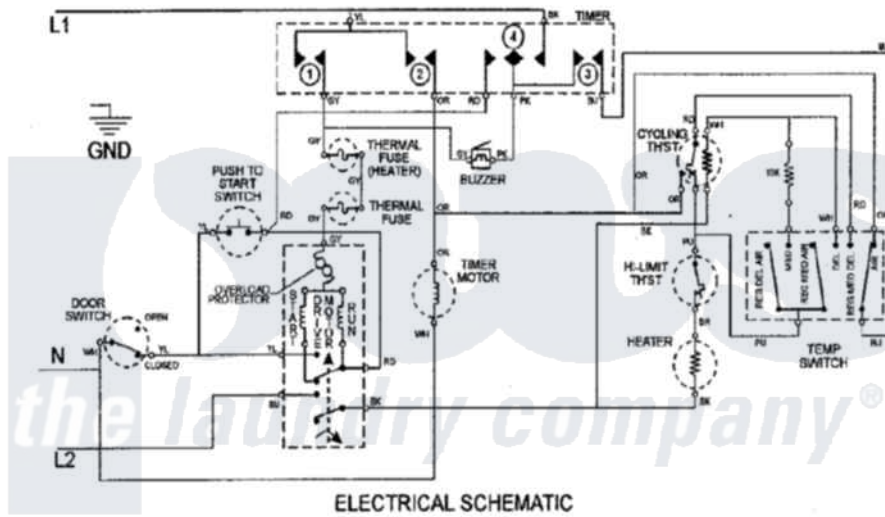

Maytag MDE2500AZW 08 - WIRING INFORMATION

Maytag Residential Maytag MDE2500AZW Dryer Parts Parts Diagram 08 - WIRING INFORMATION
 Click on the part number to view part

Item	Original Part Number	Replaced By	Status	Part Description
NI	15002734		Not Available	WIRING INFORMATION