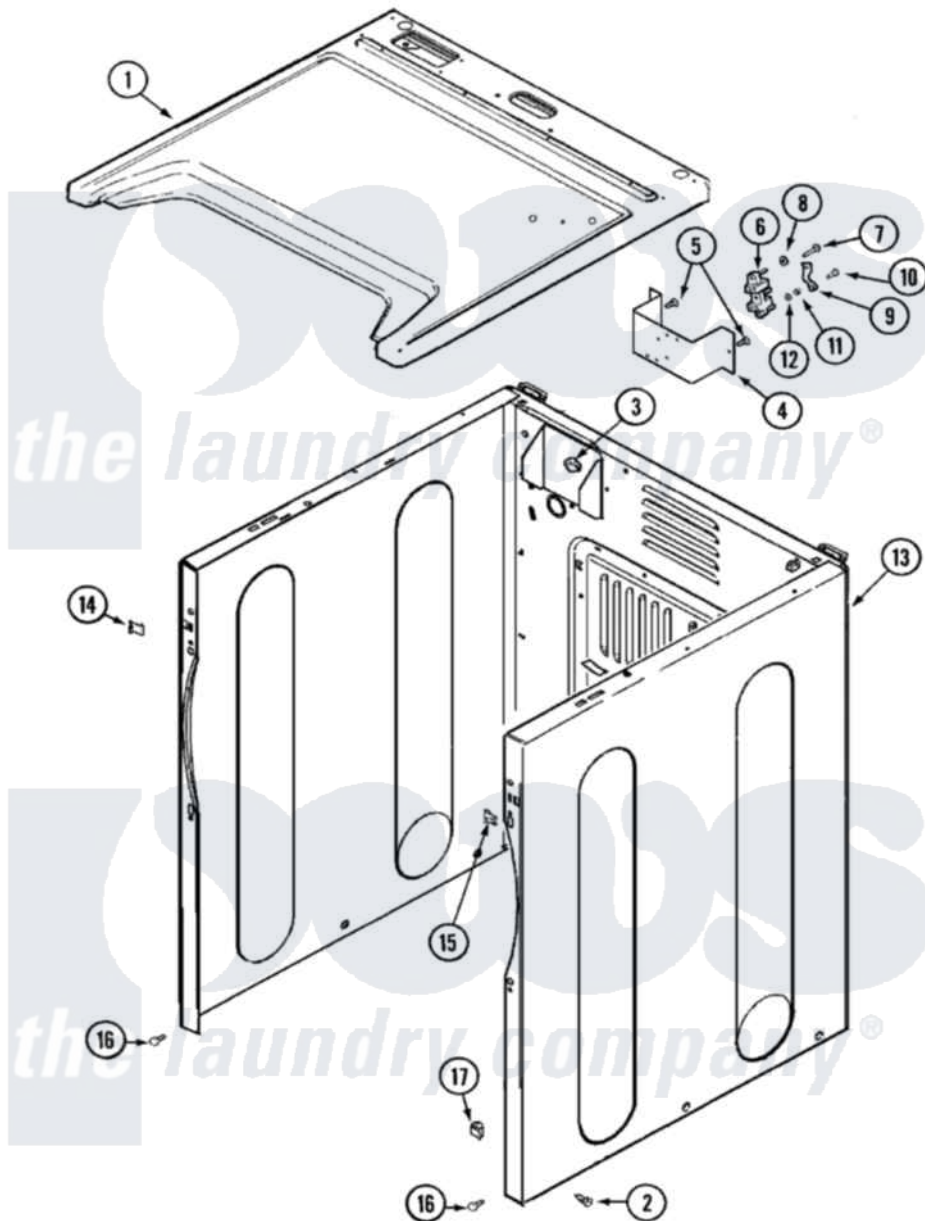

# Maytag MDE2600AYW 01 - CABINET

Maytag [Residential Maytag MDE2600AYW Dryer Parts](#) Parts Diagram 01 - CABINET  
 Click on the part number to view part

Item	Original Part Number	Replaced By	Status	Part Description
1	<a href="#">33002631</a>			Cover, Top
2	<a href="#">213007</a>			Xfor Cabinet See Cabinet, Back
3	<a href="#">Y310376</a>			Clip, Door Switch Harness
4	33001826		Not Available	BRACKET, TERMINAL BLOCK---NA
5	<a href="#">22001995</a>			Screw Note: Screw, Tumbler Front And Shroud
6	<a href="#">33001244</a>			Block, Terminal
7	Y312209	<a href="#">W10001200</a>		Screw
8	<a href="#">Y311270</a>			Washer, Terminal Block
9	<a href="#">Y312184</a>			Strap, Grounding
10	<a href="#">33001245</a>			Screw---NA
11	311484	<a href="#">112432</a>		Nut
12	<a href="#">311093</a>			Washer, Terminal Connection
13	22003643			CABINET ASSY. (WHT AS PK)
"	<a href="#">22001995</a>			Screw Note: Screw, Tumbler

	<a href="#">22001995</a>		Front And Shroud
"	<a href="#">22004095</a>		Hinge, Plastic
14	<a href="#">22002049</a>		Clip Note: Clip, Front Panel
15	213280	<a href="#">204439</a>	Screw And Fstner Assembly
16	<a href="#">22001995</a>		Screw Note: Screw, Tumbler Front And Shroud
17	<a href="#">Y310376</a>		Clip, Door Switch Harness