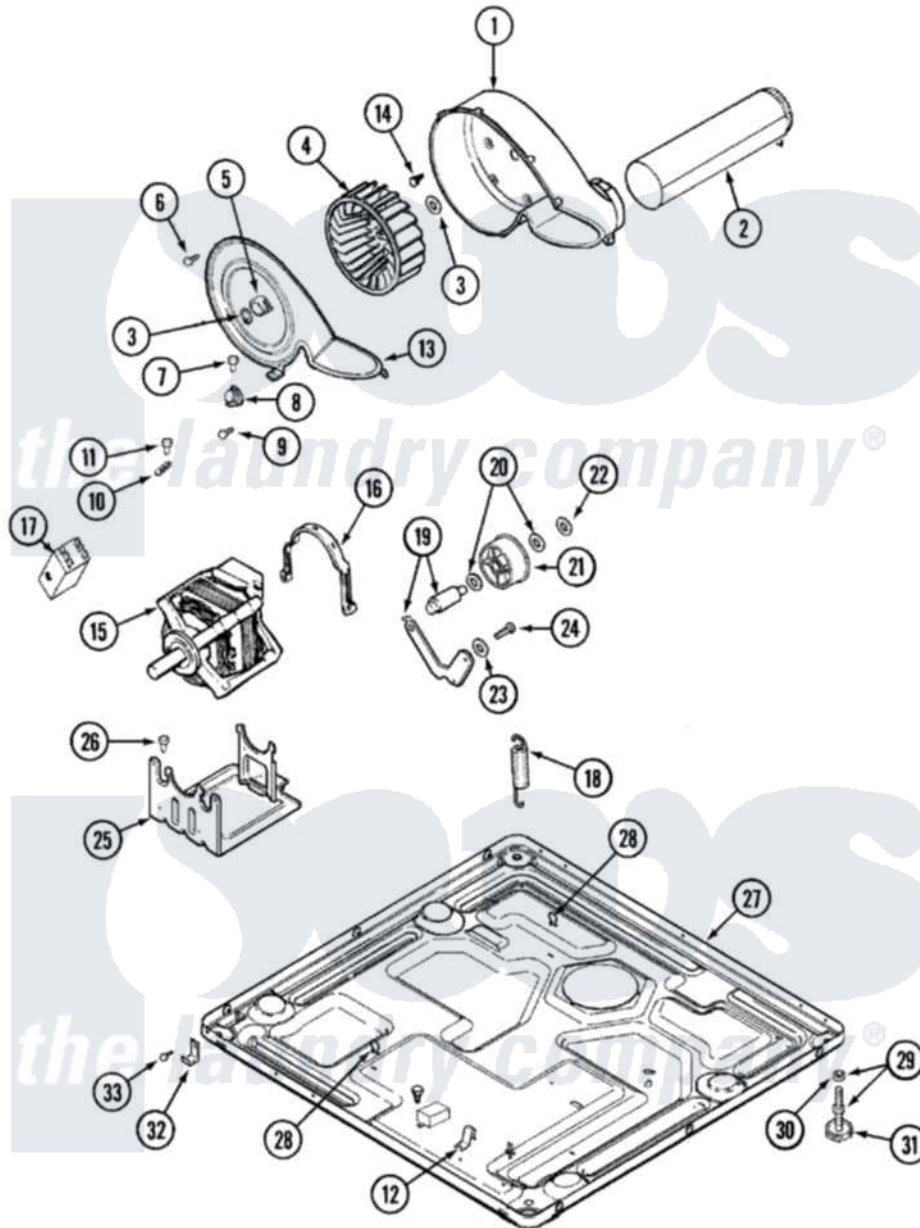

Maytag MDE2600AYW 06 - MOTOR DRIVE

Maytag [Residential Maytag MDE2600AYW Dryer Parts](#) Parts Diagram 06 - MOTOR DRIVE
 Click on the part number to view part

Item	Original Part Number	Replaced By	Status	Part Description
1	33001789			Housing, Blower
2	22001995			Screw Note: Screw, Tumbler Front And Shroud
"	33001800			Duct Assembly, Exhaust
3	410233	9703438		Ring-Retrn
4	33002797			Wheel, Blower
"	33001790			Wheel, Blower
5	312967			Clamp, Blower Housing
6	33001855	33002917		Screw, No.10-16
7	Y313561			Screw----NA
8	307249			Thermostat, Multi-Temp
9	216423	3370225		Screw
10	33001762			Fuse, Thermal
11	314848	W10116760		Screw
12	22002244			Clip, Grounding
13	33001873			Cover, Blower Housing----NA
14	Y310632	1163839		Screw

15	33002478		Motor
"	33002535		V-Belt
"	33002795		Motor, Drive 60Hz
16	33002221	Y015825	Clip, Motor To Motor Support
17	33001854	33002478	Motor
18	33002157		Grommet
"	33002460	33002459	Assembly, Spring And Plug
"	33002461		Plug For Spring
19	33001840	6-3705180	Idler Arm
20	Y312527		Washer, Idler Shaft
21	33001783	6-3700340	Bearing- I
22	312958	354987	Ring, Retaining
23	315772		Sleeve, Idler Arm
24	Y014874		Screw, Idler Arm And Sleeve
25	Y313561		Screw----NA
"	33002466	33002817	Motor Support, Offset
26	Y313561		Screw----NA
27	33002465	Not Available	BASE, (LWR)----NA
28	410490		Spring, Retainer Wire Harness
29	Y305086		Adjustable Leg And Nut
30	Y052740	62739	Nut, Lock
31	Y314137		Foot, Rubber
32	22002239		Clip, Front Panel
33	Y310632	1163839	Screw