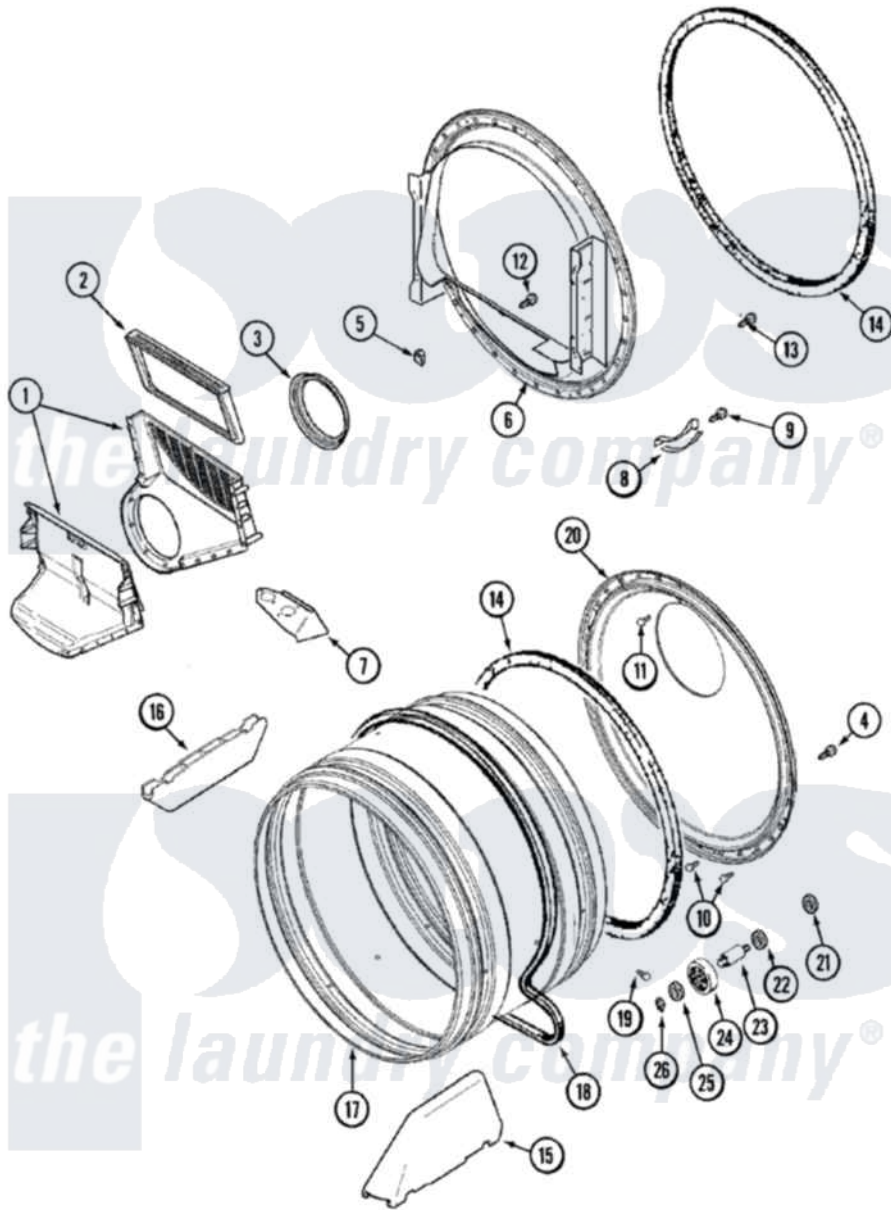

# Maytag MDE2600AYW 08 - TUMBLER

Maytag Residential Maytag MDE2600AYW Dryer Parts Parts Diagram 08 - TUMBLER  
 Click on the part number to view part

Item	Original Part Number	Replaced By	Status	Part Description
1	<a href="#">33001799</a>			Outlet Duct Assembly Note: Outlet Duct Assembly
2	<a href="#">33001808</a>			Filter, Lint
3	<a href="#">33002560</a>			Seal, Blower
4	<a href="#">33002190</a>			SCrew, C BraCe, BraCket, Cabinet
5	<a href="#">Y310376</a>			Clip, Door Switch Harness
6	<a href="#">33001802</a>			Front, Tumbler
7	<a href="#">33001837</a>			Cover, Thermostat
8	<a href="#">306508</a>			Tumbler Bearing Kit ----W
9	<a href="#">210720</a>			Rivet, Bearing To Tumbler Frmt
10	216423	<a href="#">3370225</a>		Screw
11	<a href="#">33002779</a>			Tumbler Back And Seal As- Pack
"	<a href="#">210932</a>			Screw, No.8 X 9/16 Ctsk Note: Screw, Inlet Duct
12	312311	<a href="#">312311MAY</a>		Screw
13	33001855	<a href="#">33002917</a>		Screw, No.10-16

14	<a href="#">33001807</a>		Seal, Tumbler
15	33001756	<a href="#">33002032</a>	Baffle
16	<a href="#">33001755</a>		Baffle
17	<a href="#">33001889</a>		Tumbler
18	<a href="#">33002535</a>		V-Belt
19	33001788	<a href="#">33002973</a>	Screw, No.9-15 X 1.00 Hx WS
20	<a href="#">33003037</a>		Tumbler Back And Seal
"	<a href="#">33002779</a>		Tumbler Back And Seal As-Pack
21	<a href="#">312535</a>		Washer, Vault Mounting Brk.
22	Y313347	<a href="#">312535</a>	Washer, Vault Mounting Brk.
23	Y312948	<a href="#">6-3129480</a>	Shaft- Tumbler
24	Y303373	<a href="#">12001541</a>	Drum Roller/Washer Assembly--W
25	<a href="#">312535</a>		Washer, Vault Mounting Brk.
26	410233	<a href="#">9703438</a>	Ring-Retrn