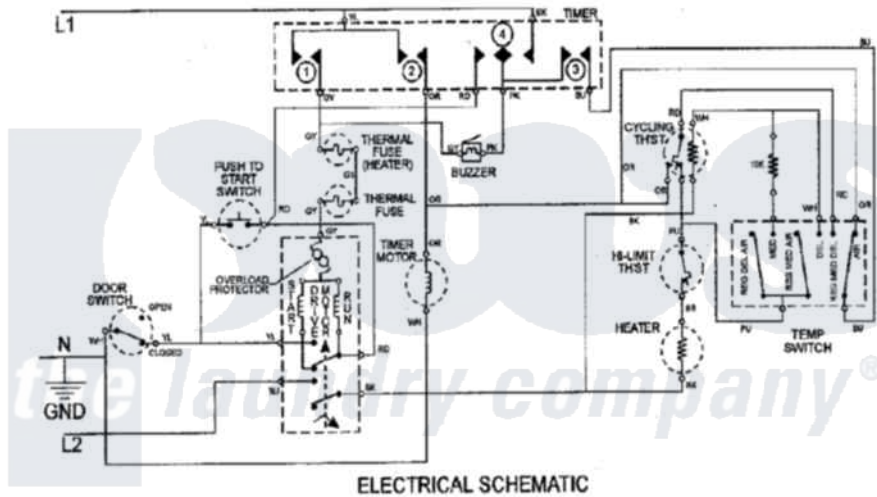

Maytag MDE2600AYW 09 - WIRING INFORMATION

63401260

[Maytag Residential Maytag MDE2600AYW Dryer Parts](#) Parts Diagram 09 - WIRING INFORMATION
 Click on the part number to view part

Item	Original Part Number	Replaced By	Status	Part Description
NI	15002733		Not Available	WIRING INFORMATION