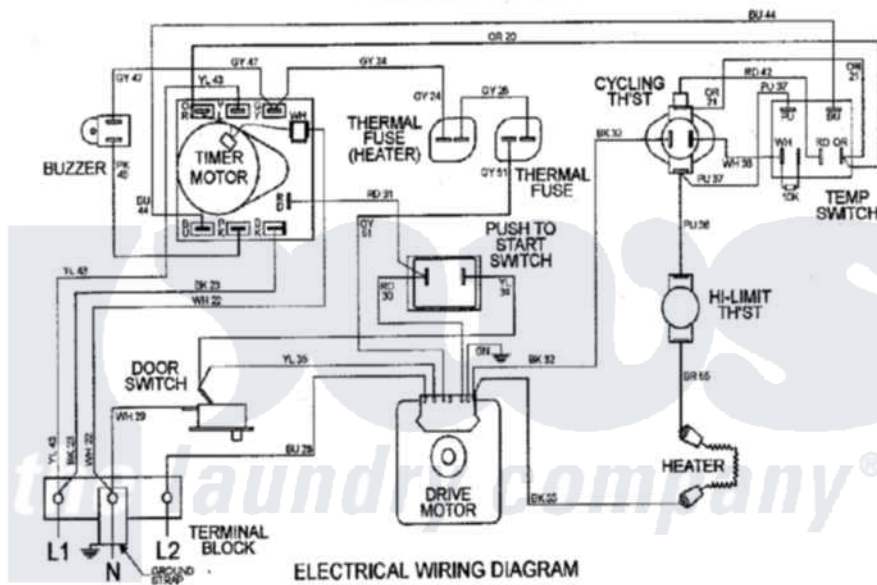

Maytag MDE2600AYW 09 - WIRING INFORMATION

63401260

[Maytag Residential Maytag MDE2600AYW Dryer Parts](#) Parts Diagram 09 - WIRING INFORMATION
 Click on the part number to view part

Item	Original Part Number	Replaced By	Status	Part Description
NI	15002733		Not Available	WIRING INFORMATION