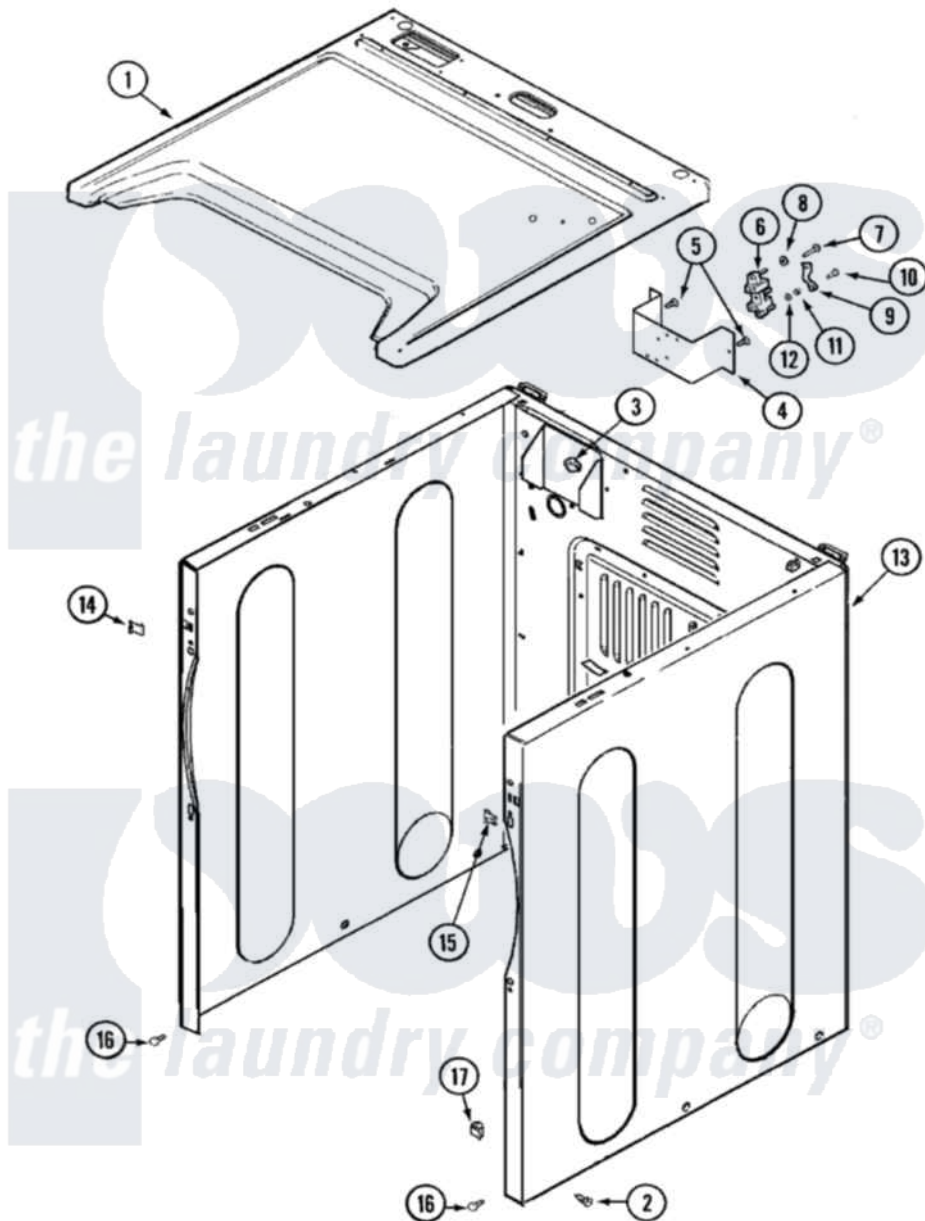

Maytag MDE2600AZW 01 - CABINET

Maytag [Residential Maytag MDE2600AZW Dryer Parts](#) Parts Diagram 01 - CABINET
 Click on the part number to view part

Item	Original Part Number	Replaced By	Status	Part Description
1	33002631			Cover, Top
2	213007			Xfor Cabinet See Cabinet, Back
3	Y310376			Clip, Door Switch Harness
4	33001826		Not Available	BRACKET, TERMINAL BLOCK---NA
5	22001995			Screw Note: Screw, Tumbler Front And Shroud
6	33001244			Block, Terminal
7	Y312209	W10001200		Screw
8	Y311270			Washer, Terminal Block
9	Y312184			Strap, Grounding
10	33001245			Screw---NA
11	311484	112432		Nut
12	311093			Washer, Terminal Connection
13	22003643			CABINET ASSY. (WHT AS PK)
"	22001995			Screw Note: Screw, Tumbler

	22001995		Front And Shroud
"	22004095		Hinge, Plastic
14	22002049		Clip Note: Clip, Front Panel
15	213280	204439	Screw And Fstner Assembly
16	22001995		Screw Note: Screw, Tumbler Front And Shroud
17	Y310376		Clip, Door Switch Harness