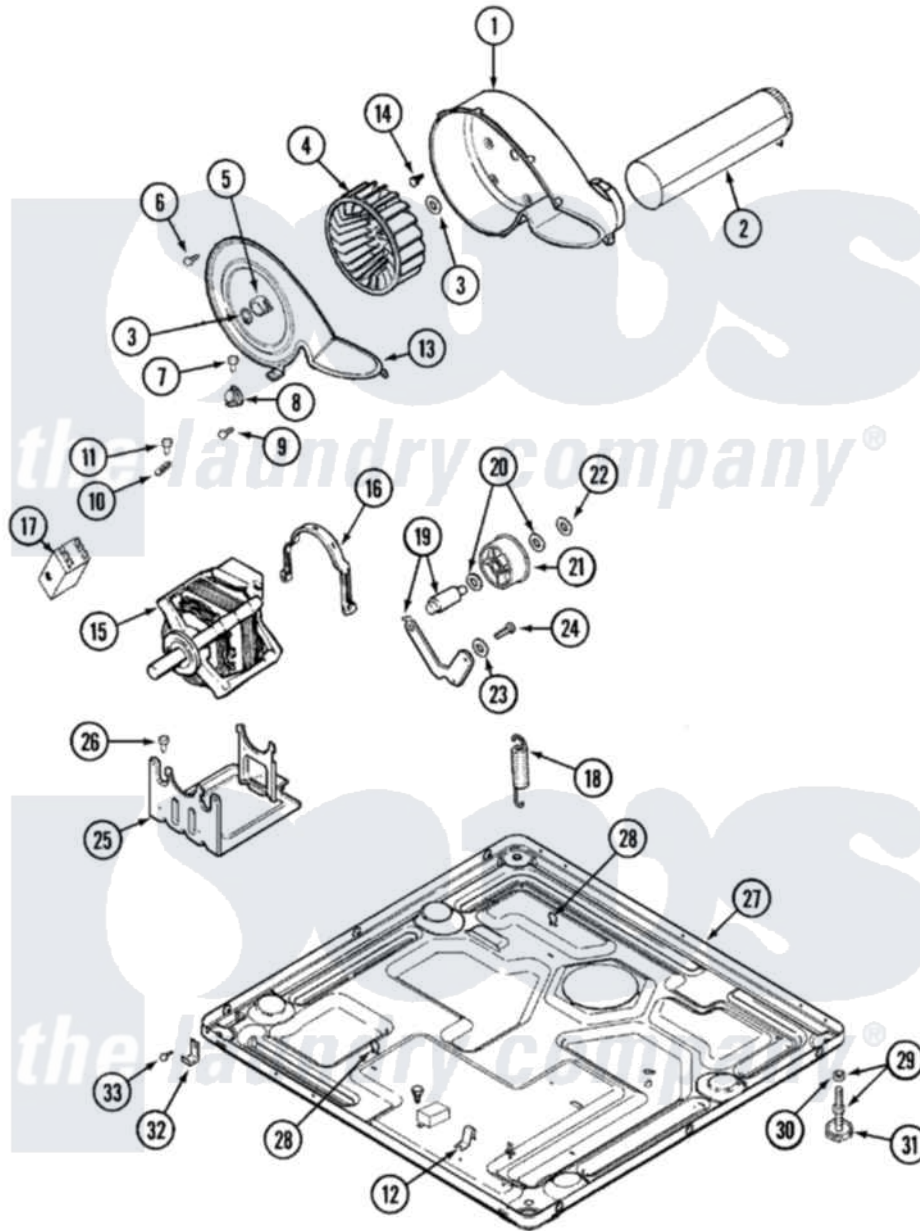

Maytag MDE2600AZW 04 - MOTOR DRIVE

Maytag Residential Maytag MDE2600AZW Dryer Parts Parts Diagram 04 - MOTOR DRIVE
 Click on the part number to view part

| Item | Original Part Number | Replaced By | Status | Part Description |
|------|--------------------------|---------------------------|--------|---|
| 1 | 33001789 | | | Housing, Blower |
| 2 | 22001995 | | | Screw Note: Screw, Tumbler Front And Shroud |
| " | 33001800 | | | Duct Assembly, Exhaust |
| 3 | 410233 | 9703438 | | Ring-Retrn |
| 4 | 33002797 | | | Wheel, Blower |
| " | 33001790 | | | Wheel, Blower |
| 5 | 312967 | | | Clamp, Blower Housing |
| 6 | 33001855 | 33002917 | | Screw, No.10-16 |
| 7 | Y313561 | | | Screw----NA |
| 8 | 307249 | | | Thermostat, Multi-Temp |
| 9 | 216423 | 3370225 | | Screw |
| 10 | 33001762 | | | Fuse, Thermal |
| 11 | 314848 | W10116760 | | Screw |
| 12 | 22002244 | | | Clip, Grounding |
| 13 | 33001873 | | | Cover, Blower Housing----NA |
| 14 | Y310632 | 1163839 | | Screw |