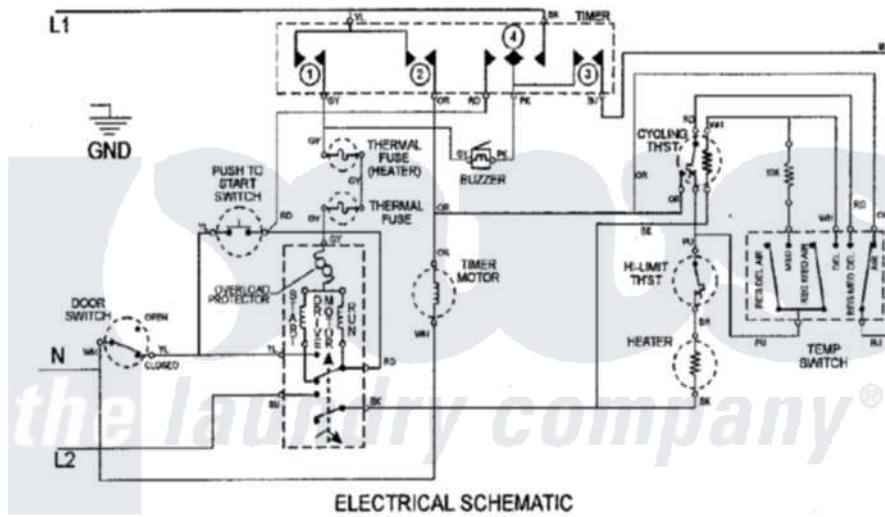

Maytag MDE2600AZW 07 - WIRING INFORMATION

Maytag Residential Maytag MDE2600AZW Dryer Parts Parts Diagram 07 - WIRING INFORMATION
 Click on the part number to view part

Item	Original Part Number	Replaced By	Status	Part Description
NI	15002734		Not Available	WIRING INFORMATION