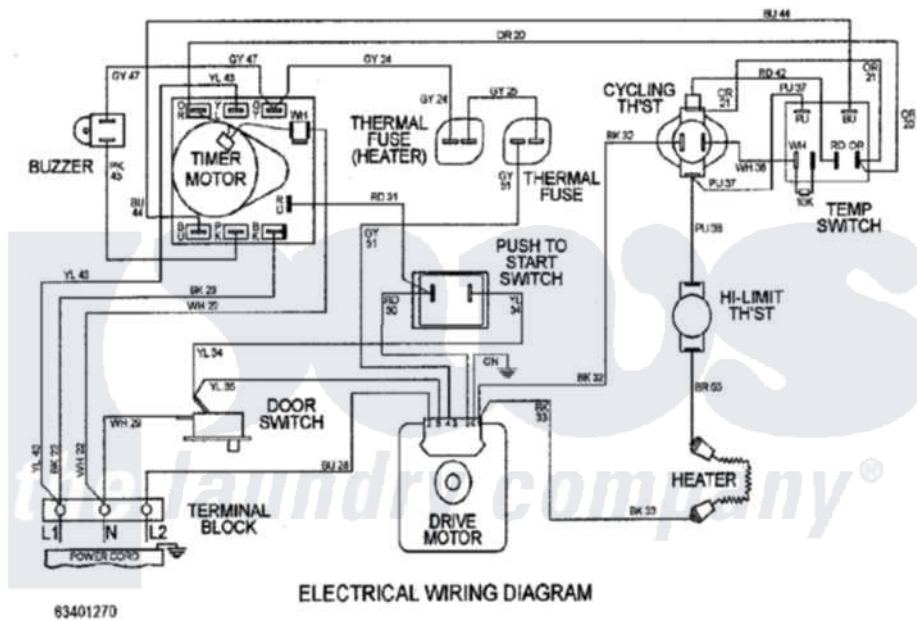

Maytag MDE2600AZW 07 - WIRING INFORMATION

Maytag Residential Maytag MDE2600AZW Dryer Parts Parts Diagram 07 - WIRING INFORMATION
 Click on the part number to view part

Item	Original Part Number	Replaced By	Status	Part Description
NI	15002734		Not Available	WIRING INFORMATION