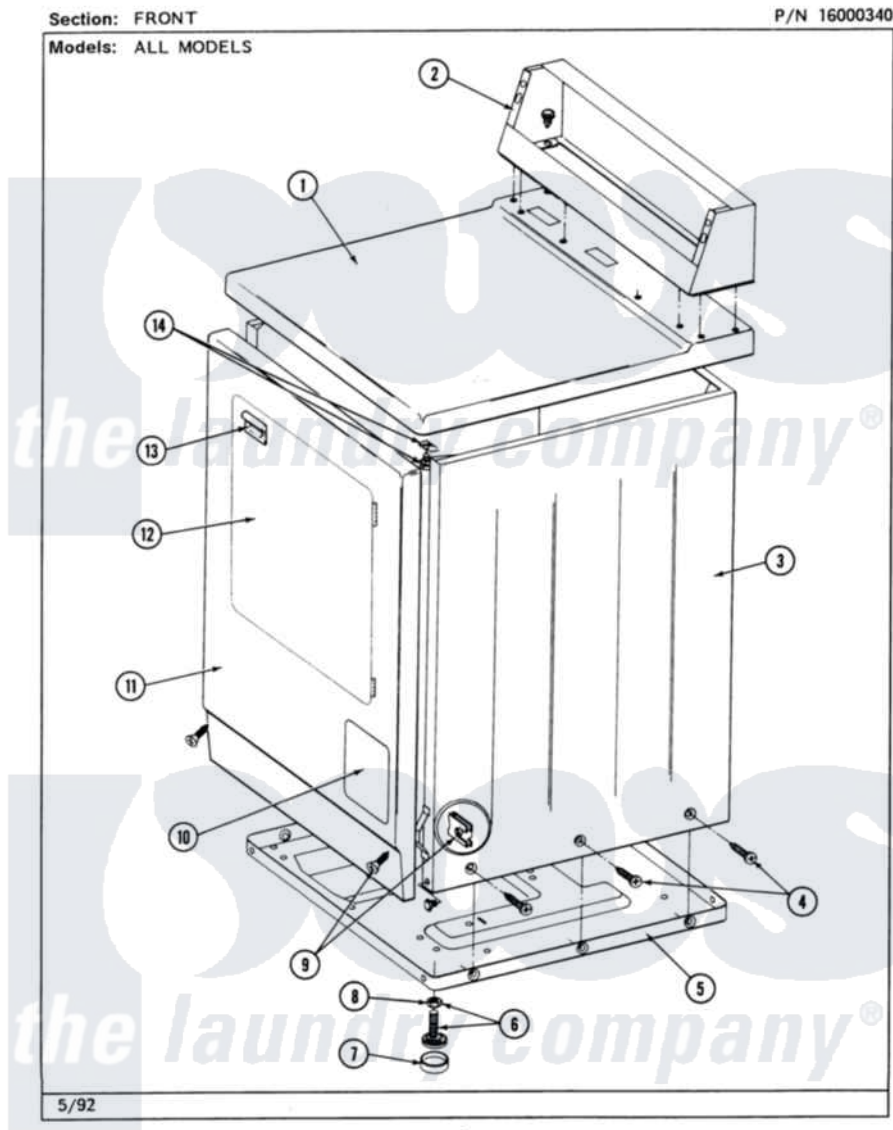

Maytag MDE26CSACG 01 - FRONT

Maytag [Residential Maytag MDE26CSACG Dryer Parts](#) Parts Diagram 01 - FRONT
Click on the part number to view part

Item	Original Part Number	Replaced By	Status	Part Description
001	307104			Top Cover Assembly
"	NLA		Not Available	(ALM)
002	212276	W10116760		Screw
"	NLA		Not Available	CONTROL COVER (WHT)
003	NLA		Not Available	CABINET (WHT)
"	Y310632	1163839		Screw
004	213007			Xfor Cabinet See Cabinet, Back
005	Y303361		Not Available	BASE ASSY. (UPPER & LOWER)
006	Y305086			Adjustable Leg And Nut
007	Y314137			Foot, Rubber
008	Y052740	62739		Nut, Lock
009	204439			Screw And Fstner Assembly
010	302542		Not Available	PART NOT USED. (DG ONLY)
"	302542L		Not Available	PART NOT USED. (DG ONLY)
"	302542M		Not Available	ACCESS DOOR-HARVEST

		Not Available	WHEAT
"	NLA	Not Available	ACCESS DOOR (WHT)
011	NLA	Not Available	PANEL, FRONT (WHT)
012	308061	Not Available	DOOR ASSY. COMPLETE (WHT)
"	NLA	Not Available	(ALM)
013	314946		Handle White
"	314972		Handle Door ALM
"	NLA	Not Available	(H. WHEAT)
014	204445		Screw And Fastener Assembly