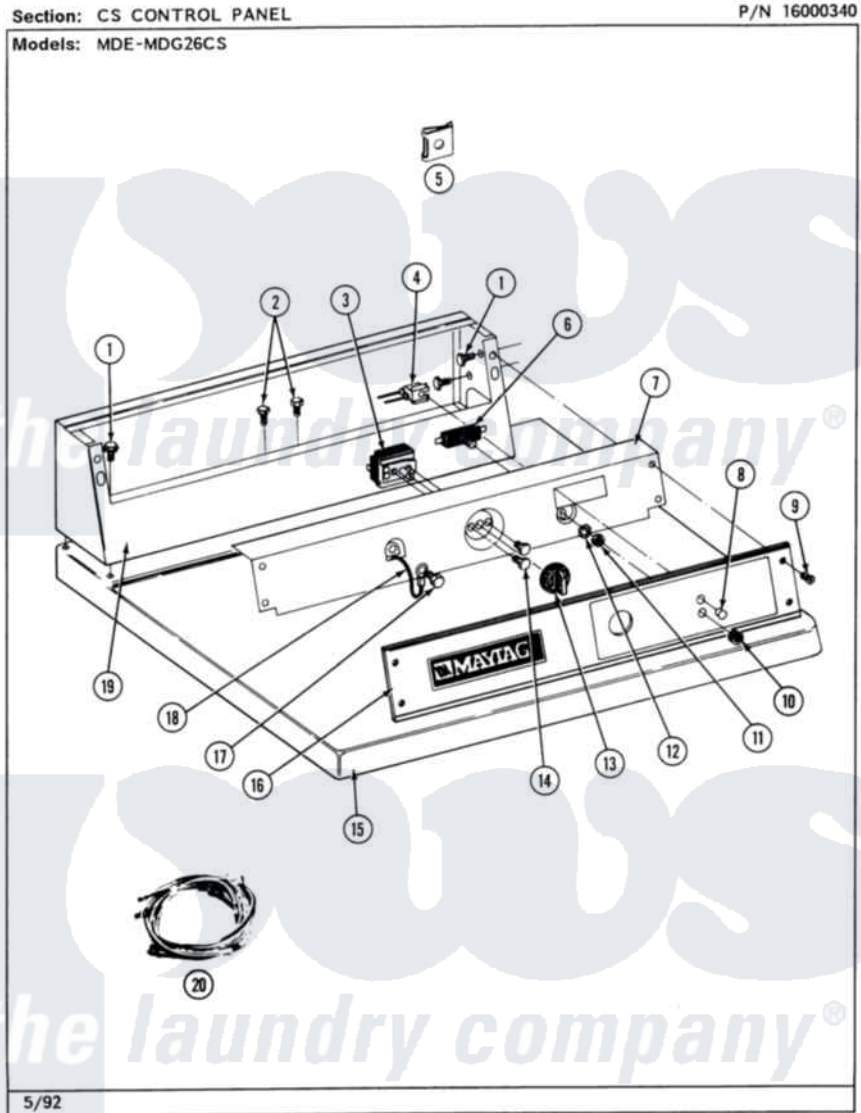

# Maytag MDE26CSACG 03 - CONTROL PANEL (CS)

6

Maytag Residential Maytag MDE26CSACG Dryer Parts Parts Diagram 03 - CONTROL PANEL (CS)  
 Click on the part number to view part

Item	Original Part Number	Replaced By	Status	Part Description
001	212276	<a href="#">W10116760</a>		Screw
002	211294	<a href="#">90767</a>		Screw, 8A X 3/8 HeX Washer Head Tapping
003	307237	<a href="#">W10327105</a>		Switch, Cycle Selection
004	Y305396		Not Available	LAMP, INDICATOR
005	<a href="#">215003</a>			Fastener, Panel And Bracket
006	306940	<a href="#">W10149462</a>		Switch, Push-To-Start
007	314912		Not Available	BRACKET, CONTROL PANEL (WHT)
"	NLA		Not Available	(ALM)
008	<a href="#">215564</a>			Lens, Indicator Light
009	<a href="#">212277</a>			Screw, No.8 X 1/2 Inch
010	<a href="#">Y312702</a>			Knurled Nut, Start Switch
011	Y312706	<a href="#">422617</a>		Nut
012	<a href="#">312751</a>			Lockwasher, Start Switch
013	<a href="#">306938</a>			Knob, Selector Switch
014	Y313588	<a href="#">488234</a>		Screw 8-32 X 1/4

015	307105	Not Available	COVER, TOP ASSY. (WHT)
"	NLA	Not Available	(ALM)
016	NLA	Not Available	CONTROL PANEL
017	<a href="#">211252</a>		Screw, Ground Wire
018	<a href="#">205810</a>		Wire, Ground
019	NLA	Not Available	CONTROL COVER (WHT)
020	NLA	Not Available	WIRE HARNESS, MAIN
"	<a href="#">Y308297</a>		Wire Harness, Main